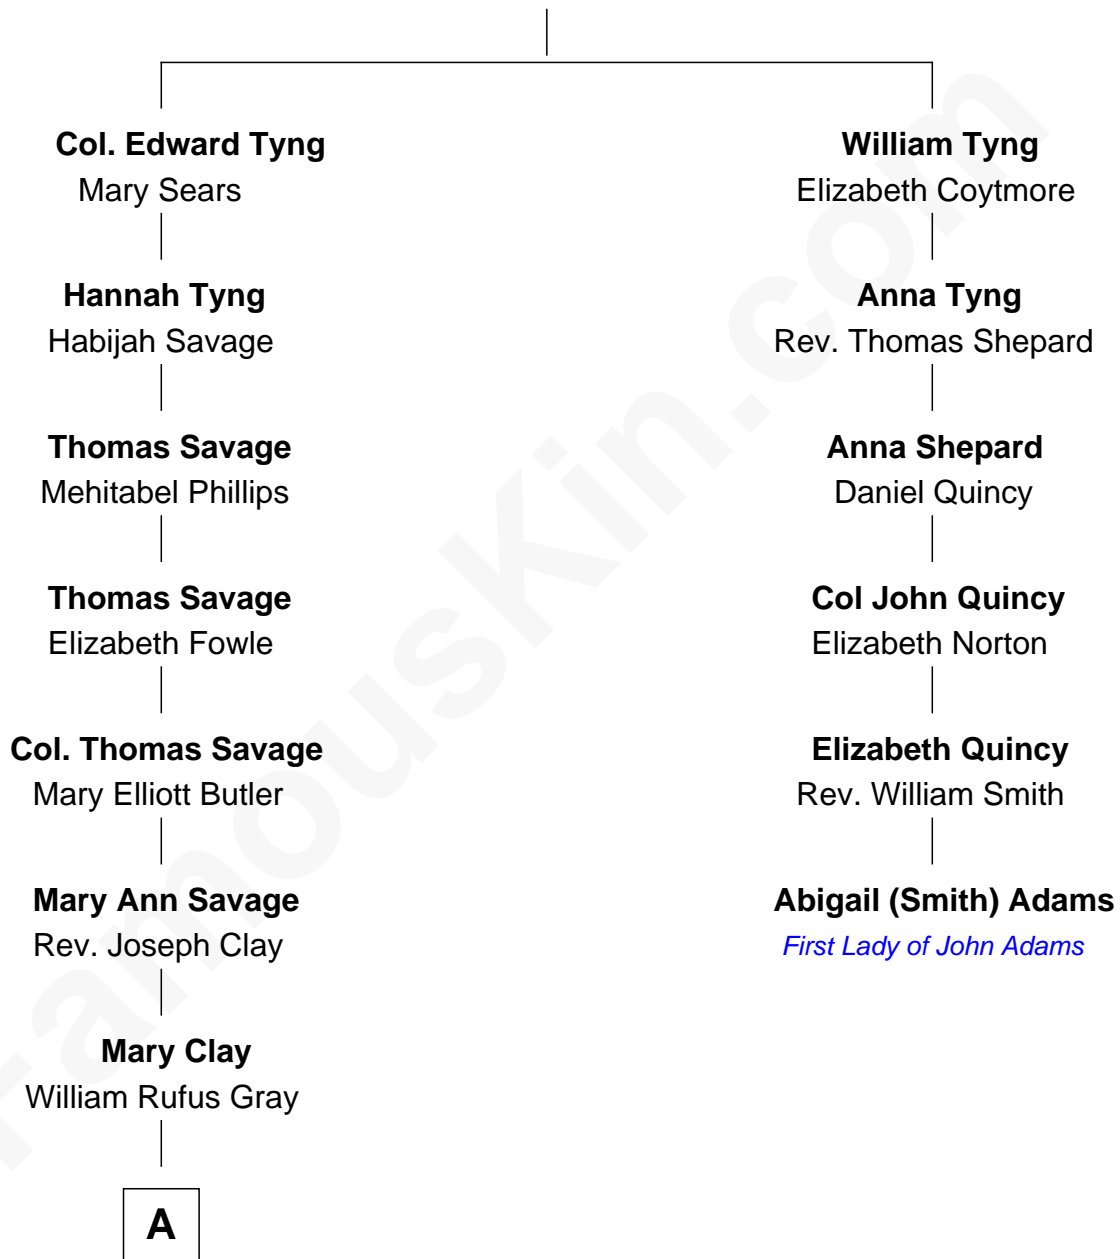

**FamousKin.com**  
**Relationship Chart of**  
**Story Musgrave**  
*NASA Astronaut*

5th cousin 6 times removed of

**Abigail (Smith) Adams**  
*First Lady of President John Adams*

----- Tyng  
 -----

**A**

—  
**William Gray**  
Sarah Frances Loring

—  
**Edward Gray**  
Elizabeth Gray Story

—  
**Marguerite Gray**  
John Butler Swann

—  
**Marguerite Swann**  
Percy Musgrave

—  
**Story Musgrave**  
*NASA Astronaut*