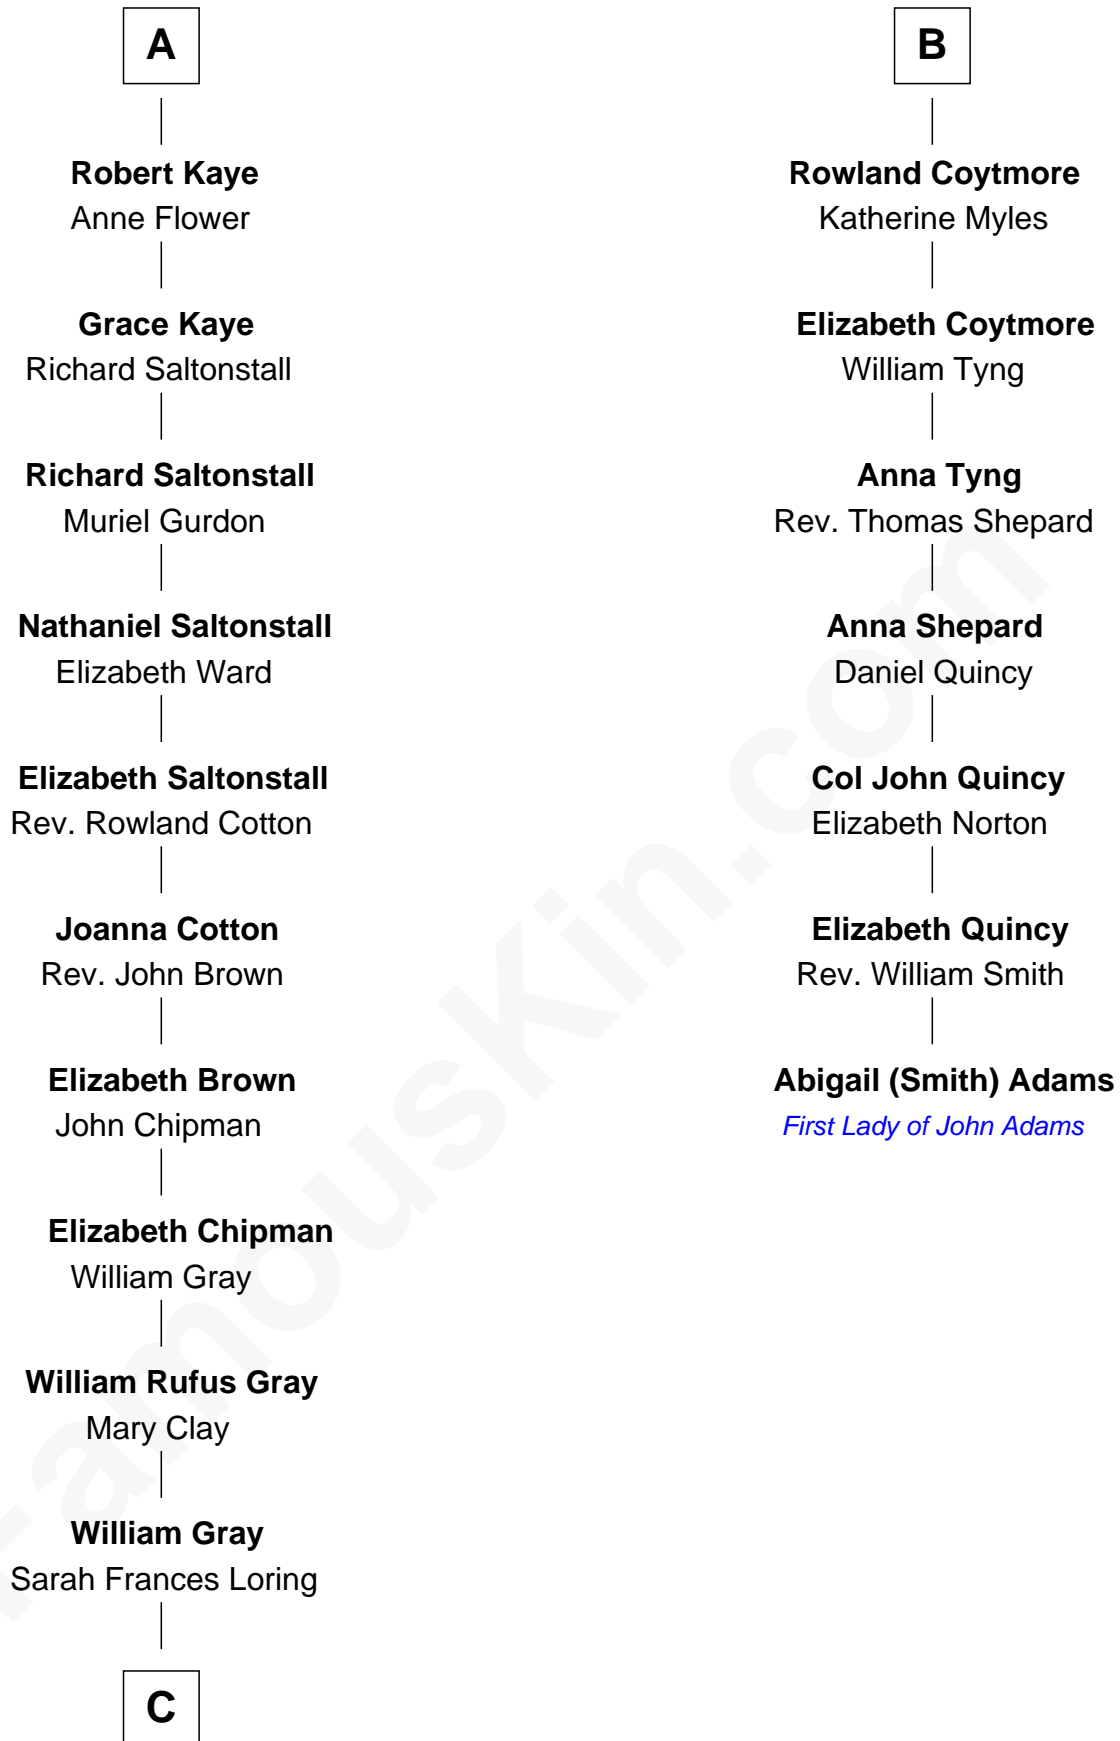

**FamousKin.com**  
**Relationship Chart of**  
**Story Musgrave**  
*NASA Astronaut*

13th cousin 7 times removed of

**Abigail (Smith) Adams**  
*First Lady of President John Adams*

**C**

—  
**Edward Gray**  
Elizabeth Gray Story

—  
**Marguerite Gray**  
John Butler Swann

—  
**Marguerite Swann**  
Percy Musgrave

—  
**Story Musgrave**  
*NASA Astronaut*

FamousKin.com