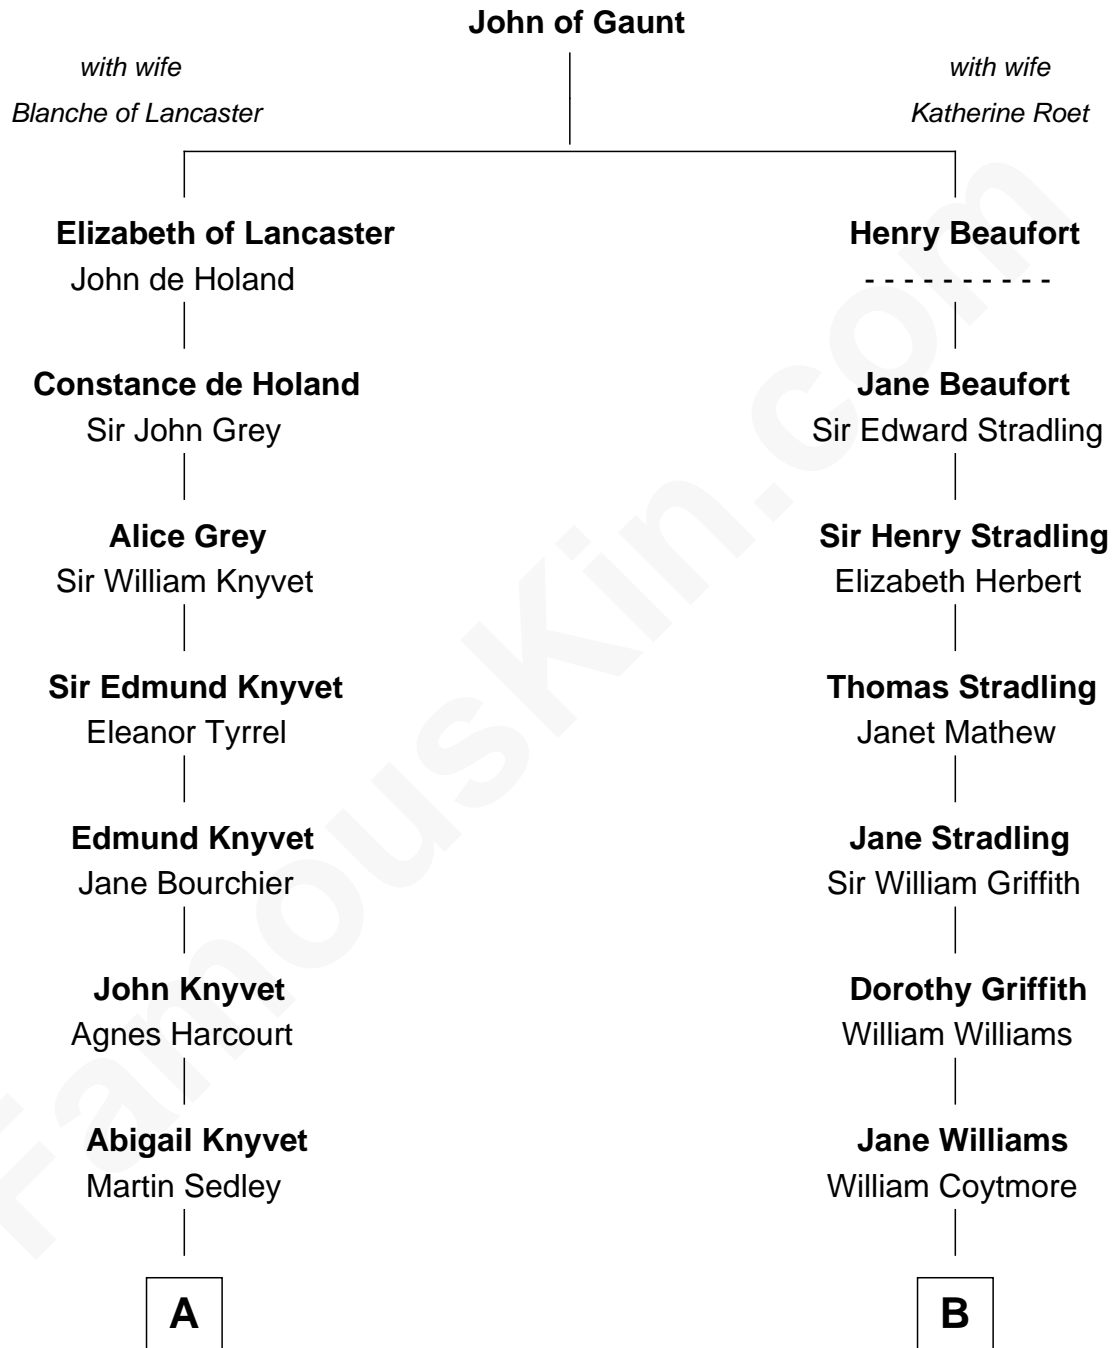

FamousKin.com

Relationship Chart of

Story Musgrave

NASA Astronaut

13th cousin 6 times removed of

Abigail (Smith) Adams
First Lady of President John Adams

C

—
Marguerite Gray
John Butler Swann

—
Marguerite Swann
Percy Musgrave

—
Story Musgrave
NASA Astronaut

FamousKin.com