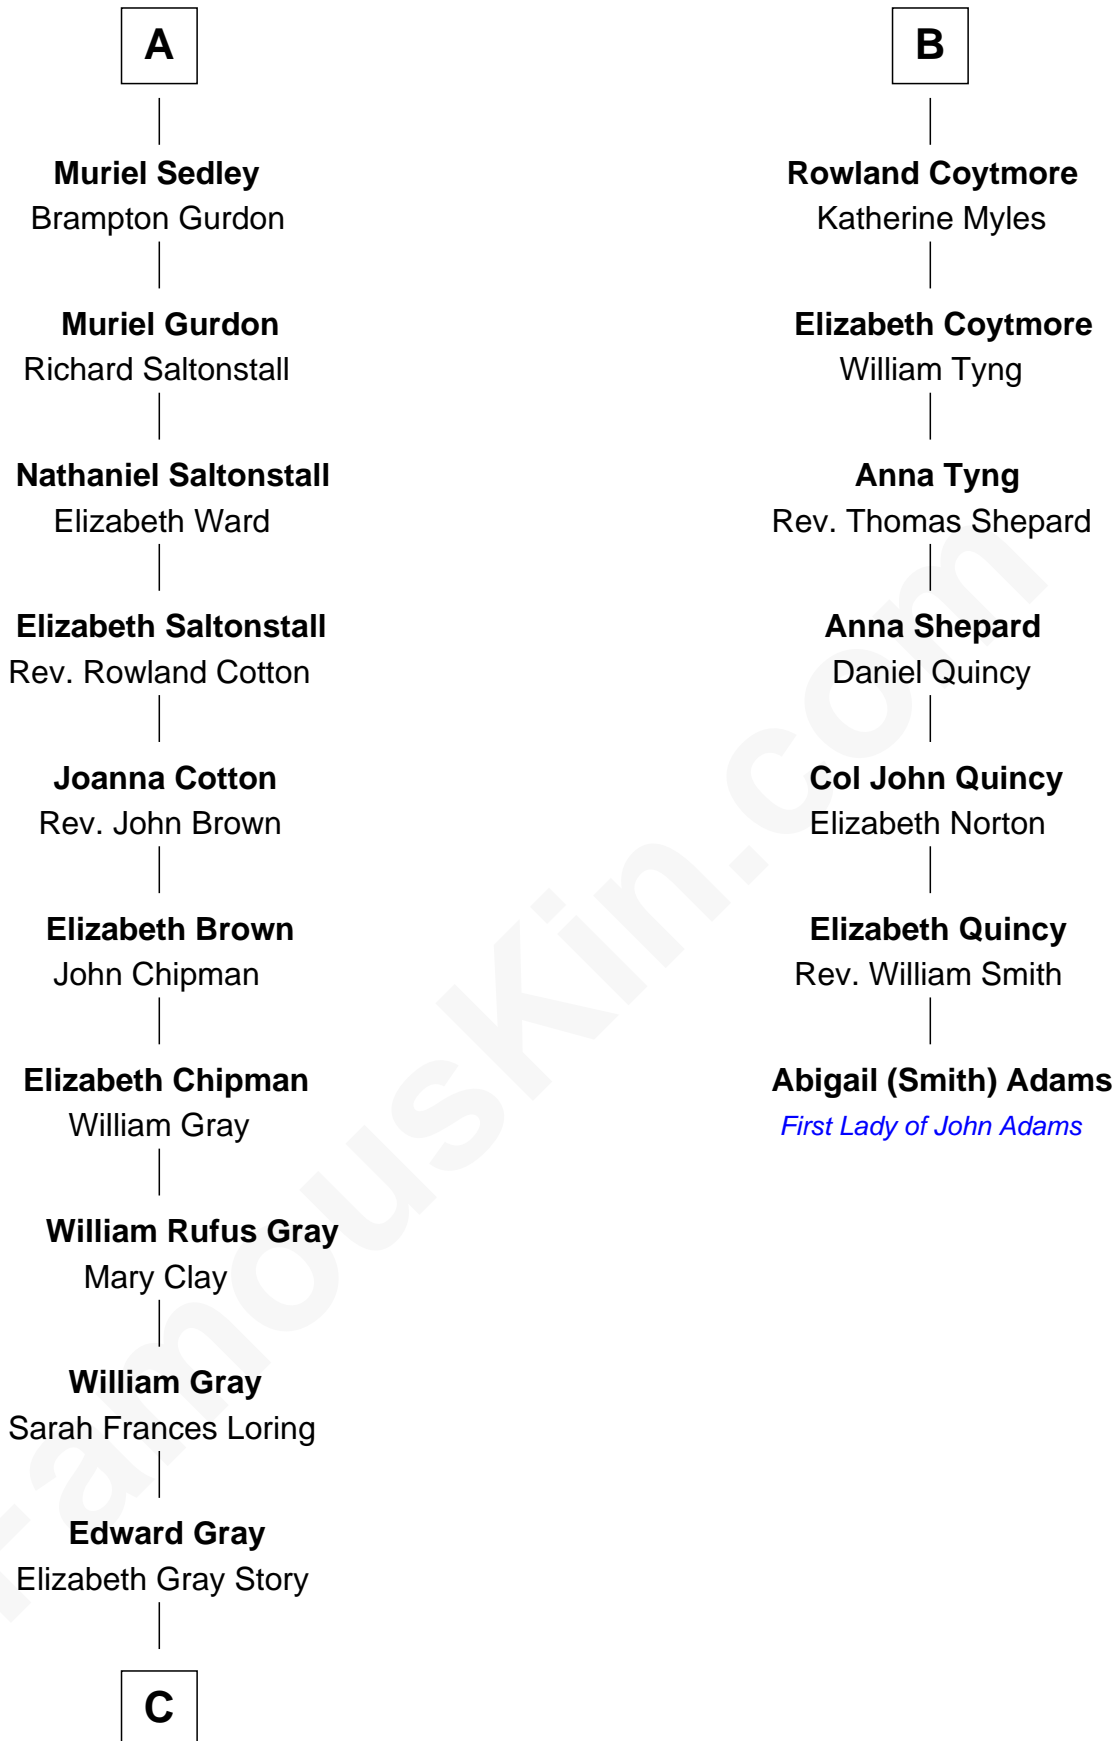

FamousKin.com

Relationship Chart of

Story Musgrave

NASA Astronaut

13th cousin 6 times removed of

Abigail (Smith) Adams
First Lady of President John Adams

C

—
Marguerite Gray
John Butler Swann

—
Marguerite Swann
Percy Musgrave

—
Story Musgrave
NASA Astronaut

FamousKin.com