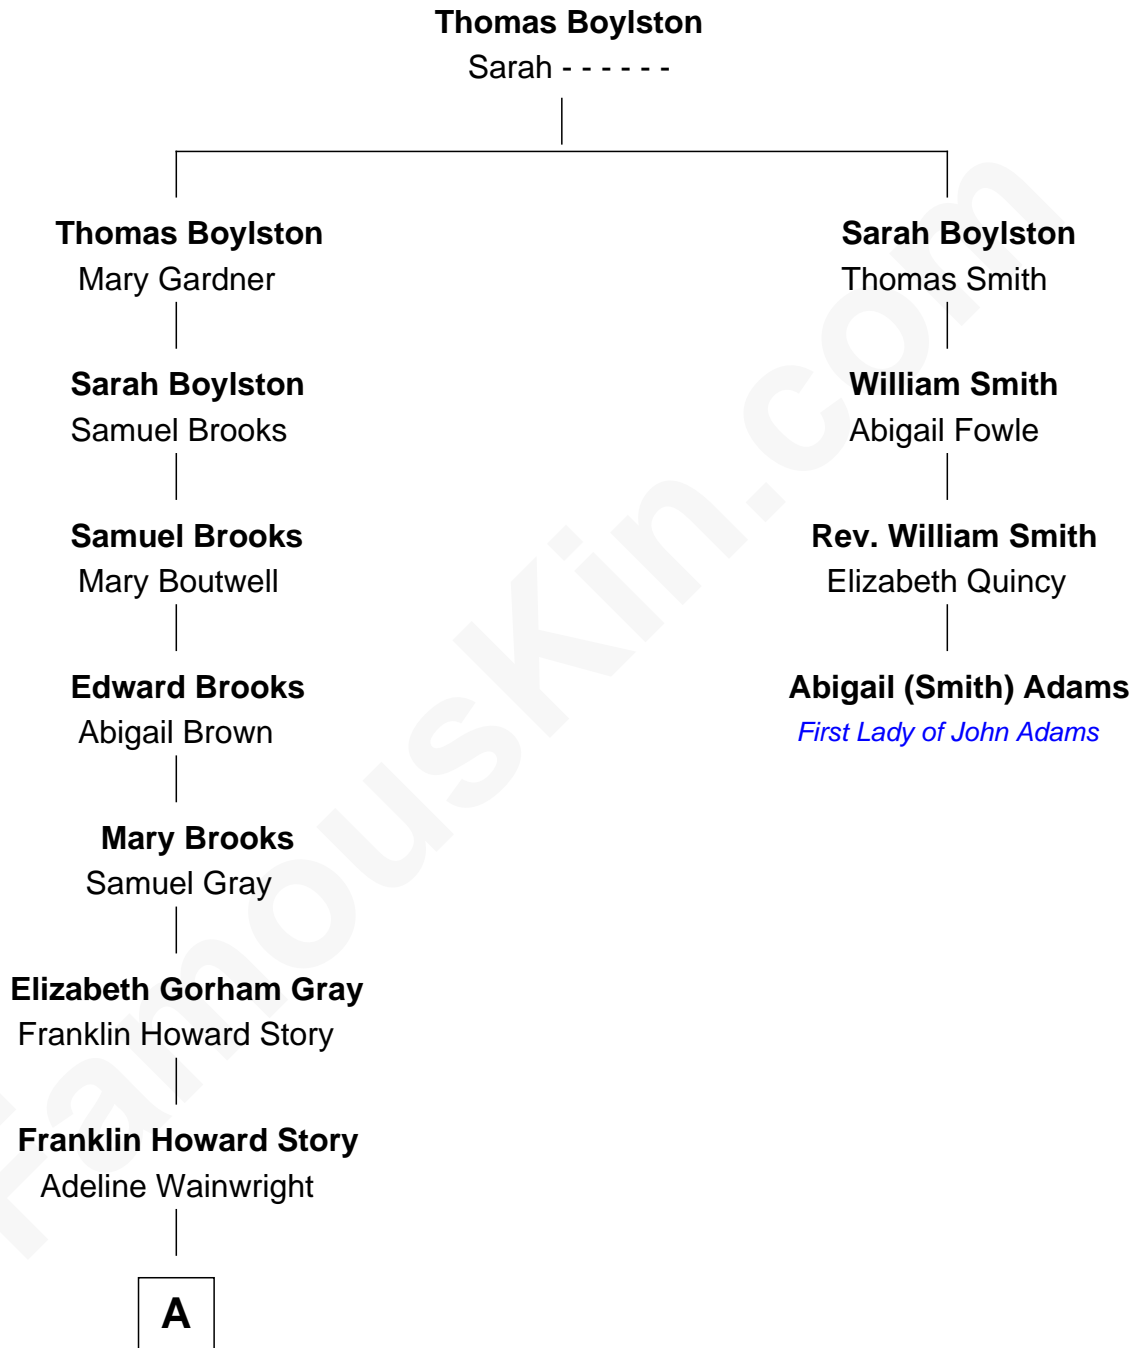

**FamousKin.com**  
**Relationship Chart of**  
**Story Musgrave**  
*NASA Astronaut*

3rd cousin 7 times removed of

**Abigail (Smith) Adams**  
*First Lady of President John Adams*

FamousKin.com