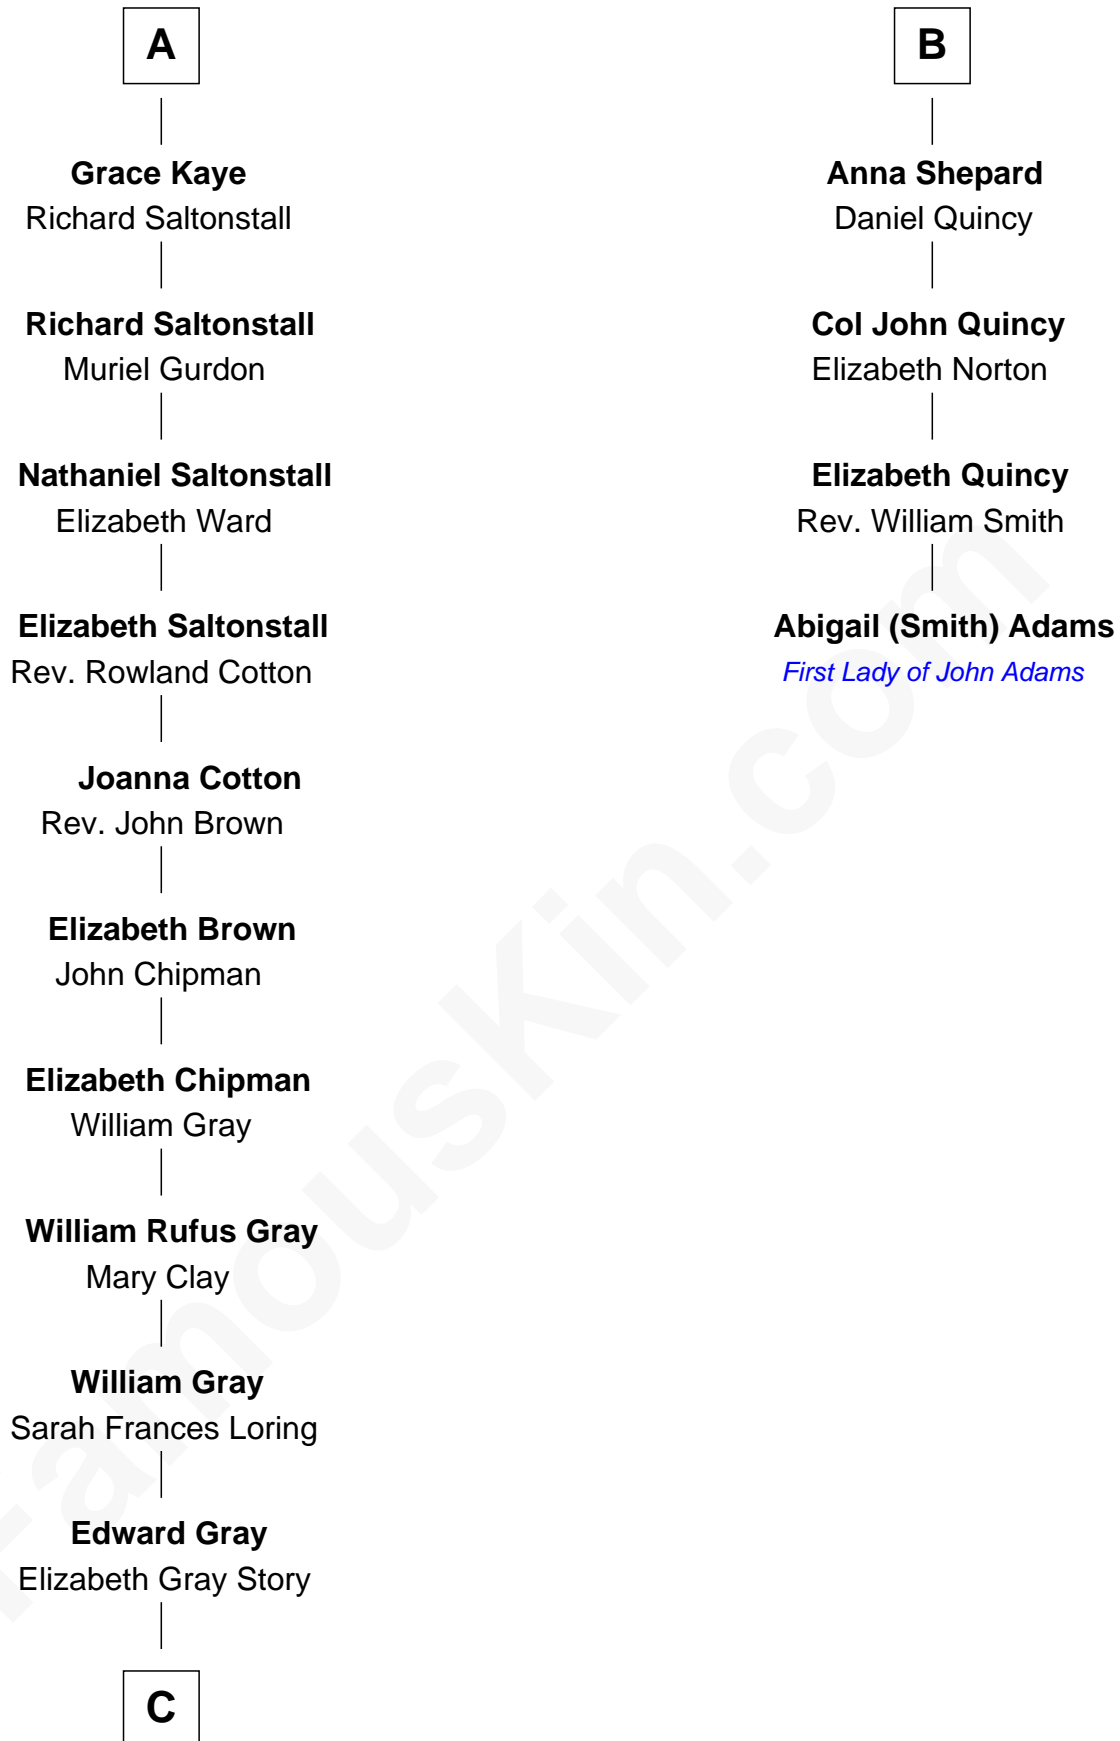

FamousKin.com
Relationship Chart of
Story Musgrave
NASA Astronaut

10th cousin 9 times removed of

Abigail (Smith) Adams
First Lady of President John Adams

C

—
Marguerite Gray
John Butler Swann

—
Marguerite Swann
Percy Musgrave

—
Story Musgrave
NASA Astronaut

FamousKin.com