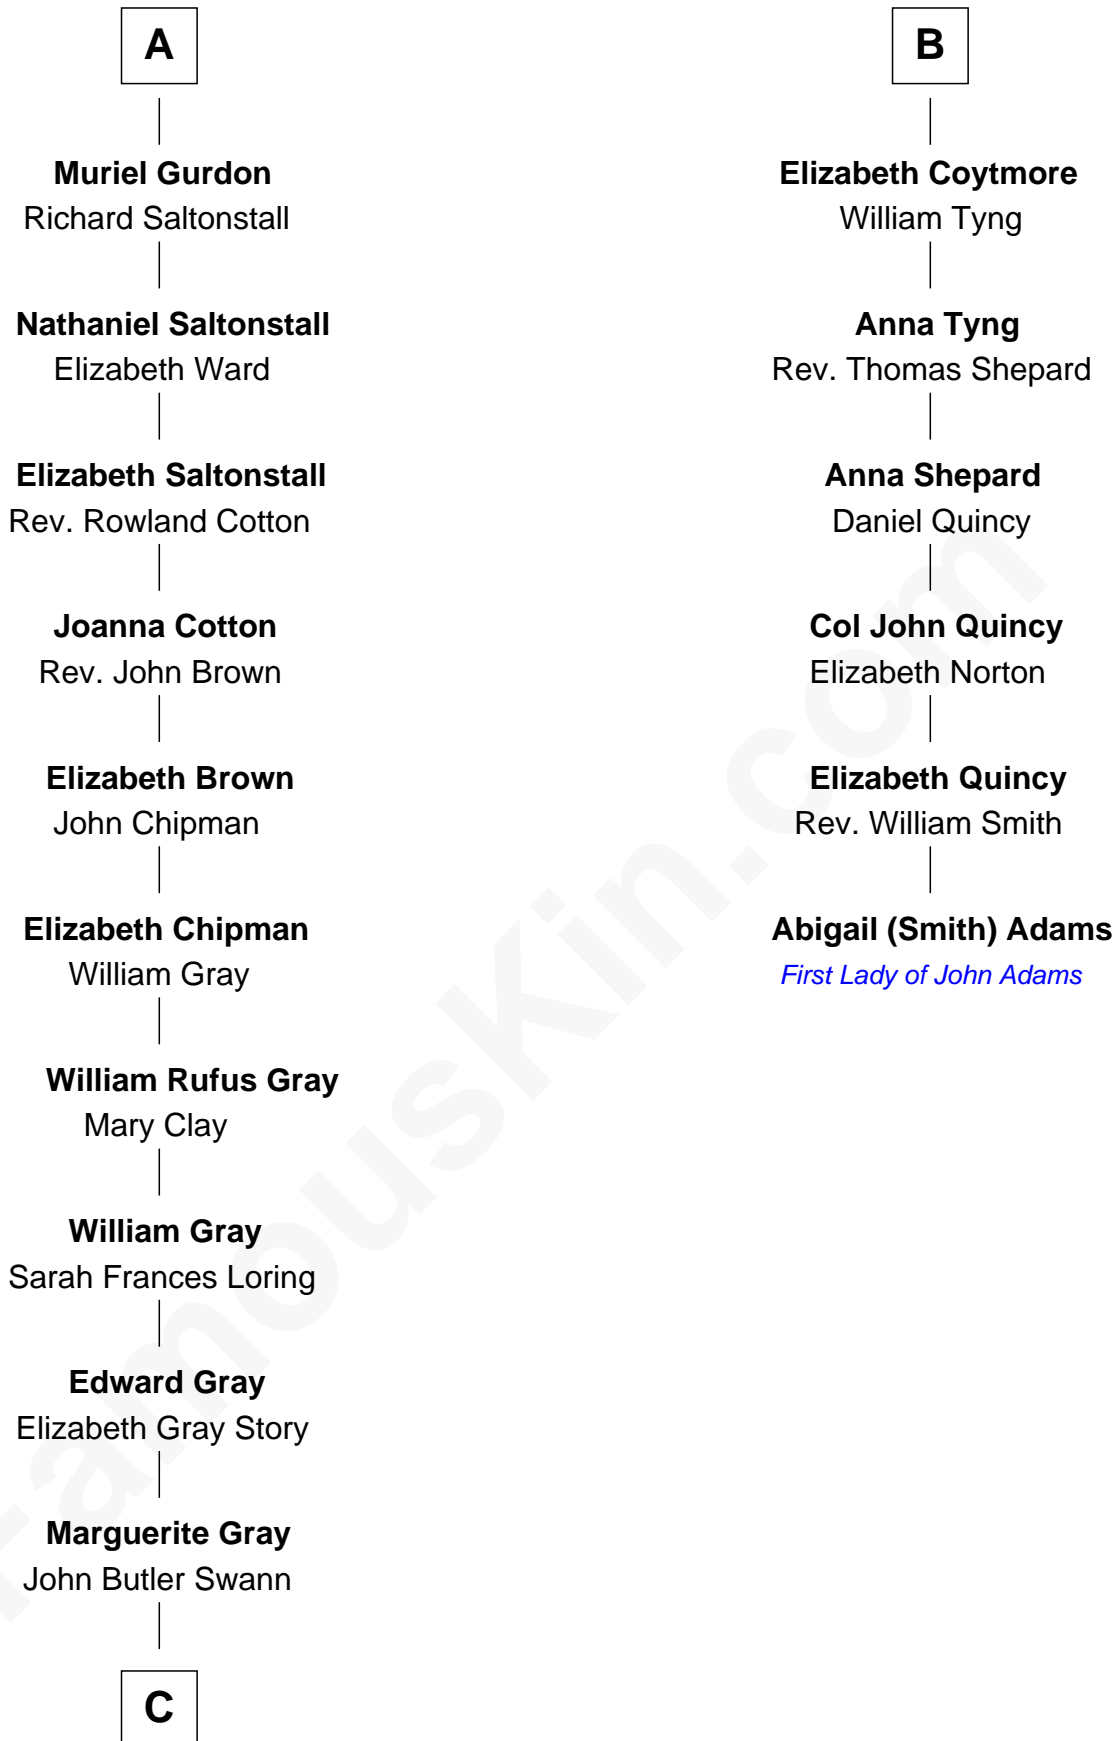

FamousKin.com

Relationship Chart of

Story Musgrave

NASA Astronaut

12th cousin 6 times removed of

Abigail (Smith) Adams
First Lady of President John Adams

C

—
Marguerite Swann

Percy Musgrave

—
Story Musgrave

NASA Astronaut

FamousKin.com