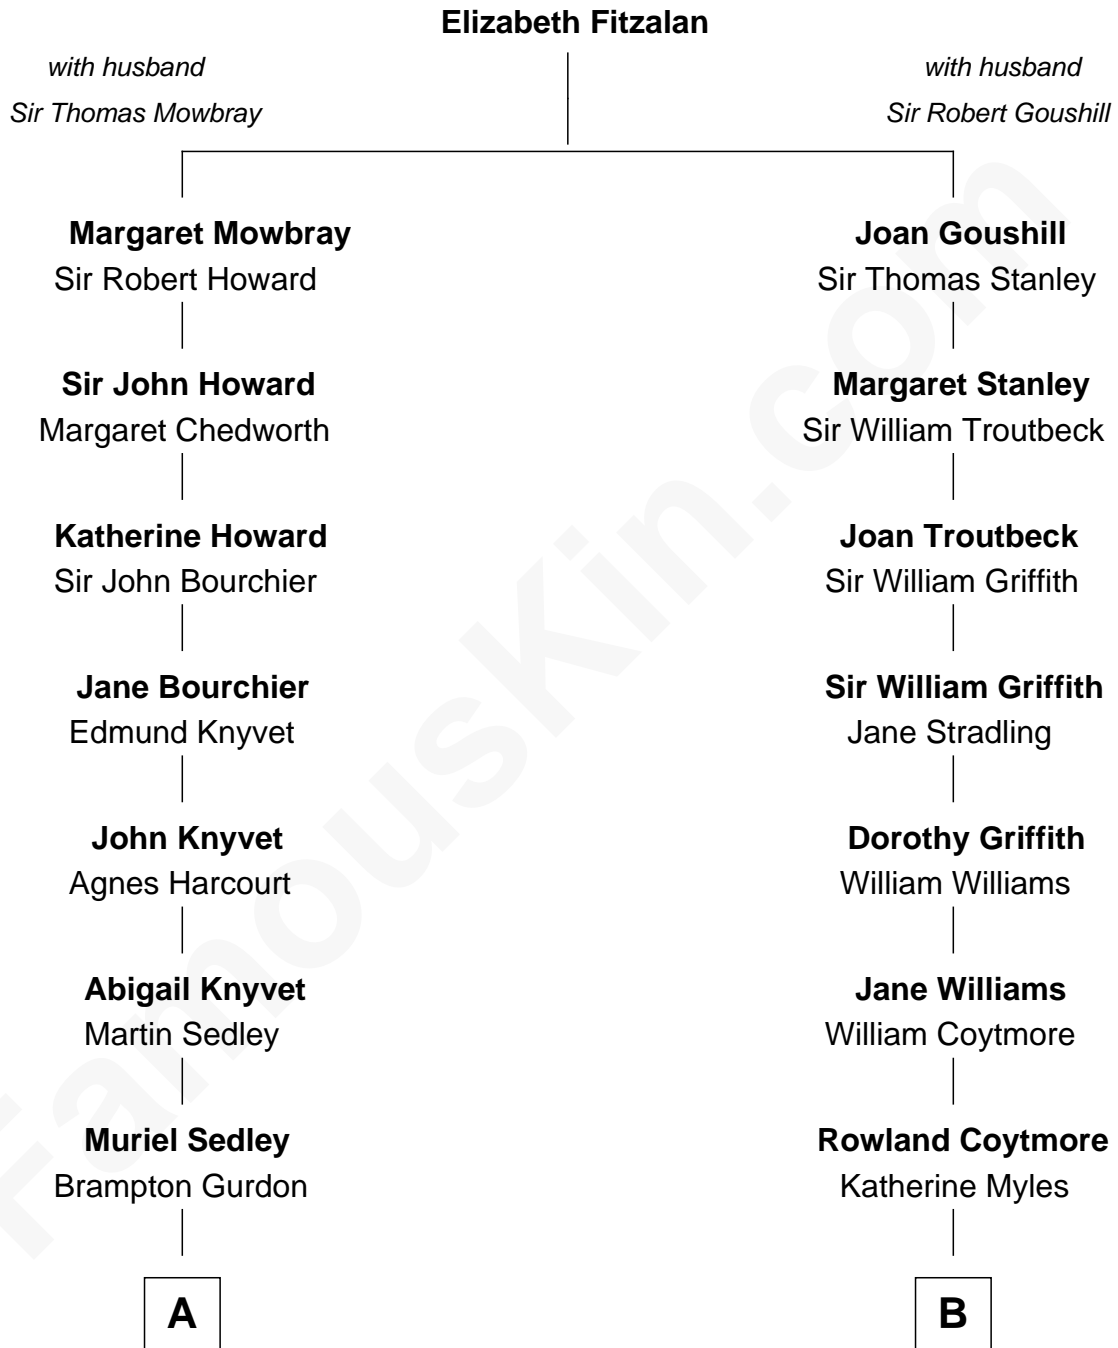

FamousKin.com

Relationship Chart of

Story Musgrave

NASA Astronaut

12th cousin 6 times removed of

Abigail (Smith) Adams
First Lady of President John Adams

C

—
Marguerite Swann

Percy Musgrave

—
Story Musgrave

NASA Astronaut

FamousKin.com