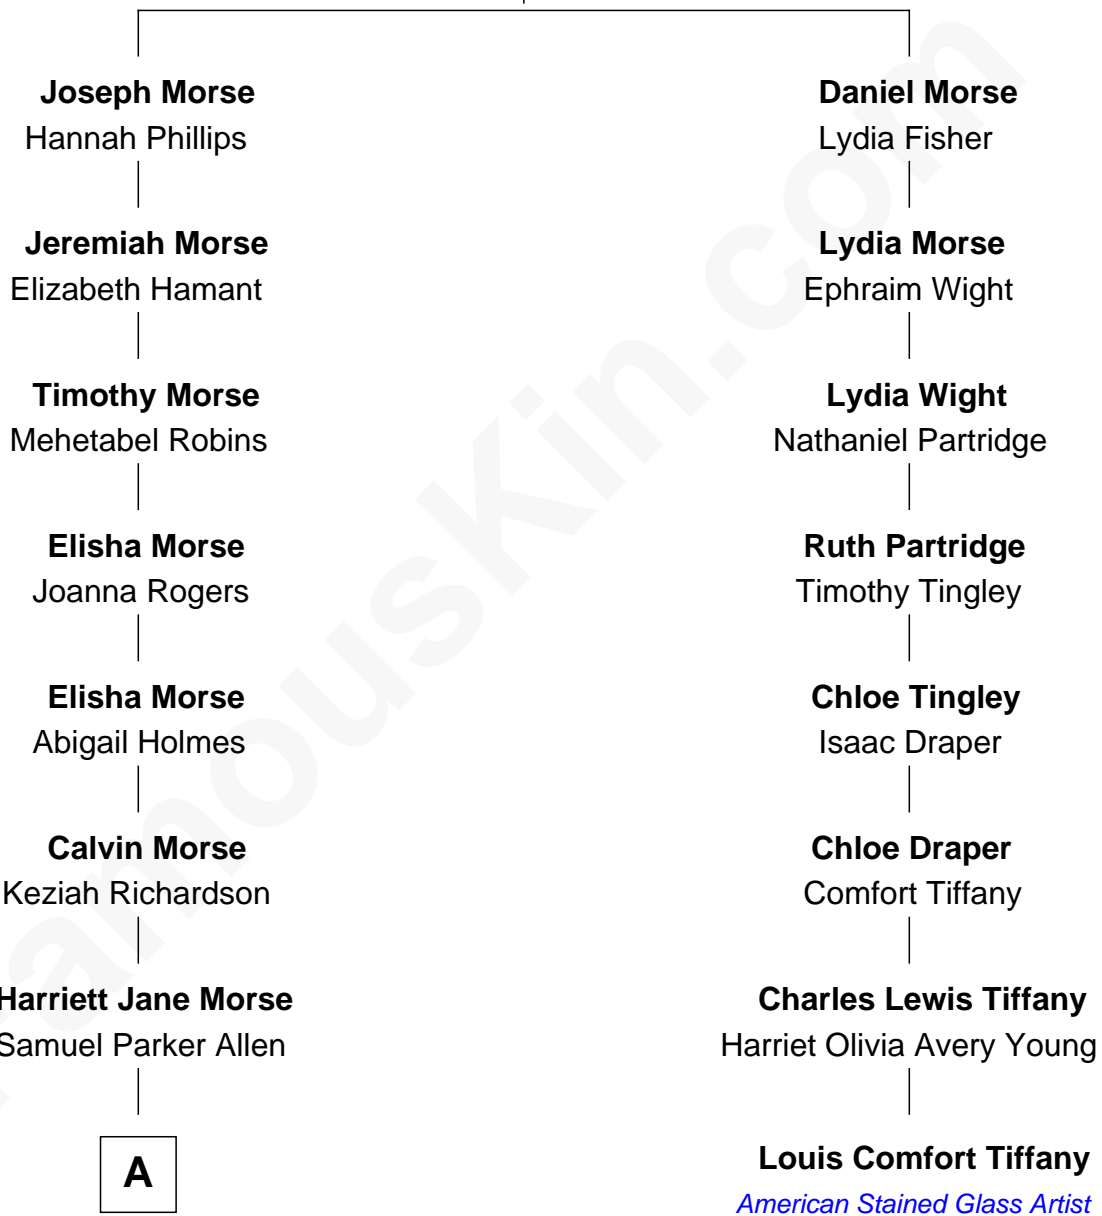

FamousKin.com
Relationship Chart of
Story Musgrave
NASA Astronaut

7th cousin 3 times removed of

Louis Comfort Tiffany
American Stained Glass Artist

Samuel Morse
 Elizabeth Jasper

A

—
Harriett Ann Allen
Dr. Charles Burnham Porter

—
Edith Elise Porter
Dr. Percy B. Musgrave

—
Percy Musgrave
Marguerite Swann

—
Story Musgrave
NASA Astronaut

FamousKin.com