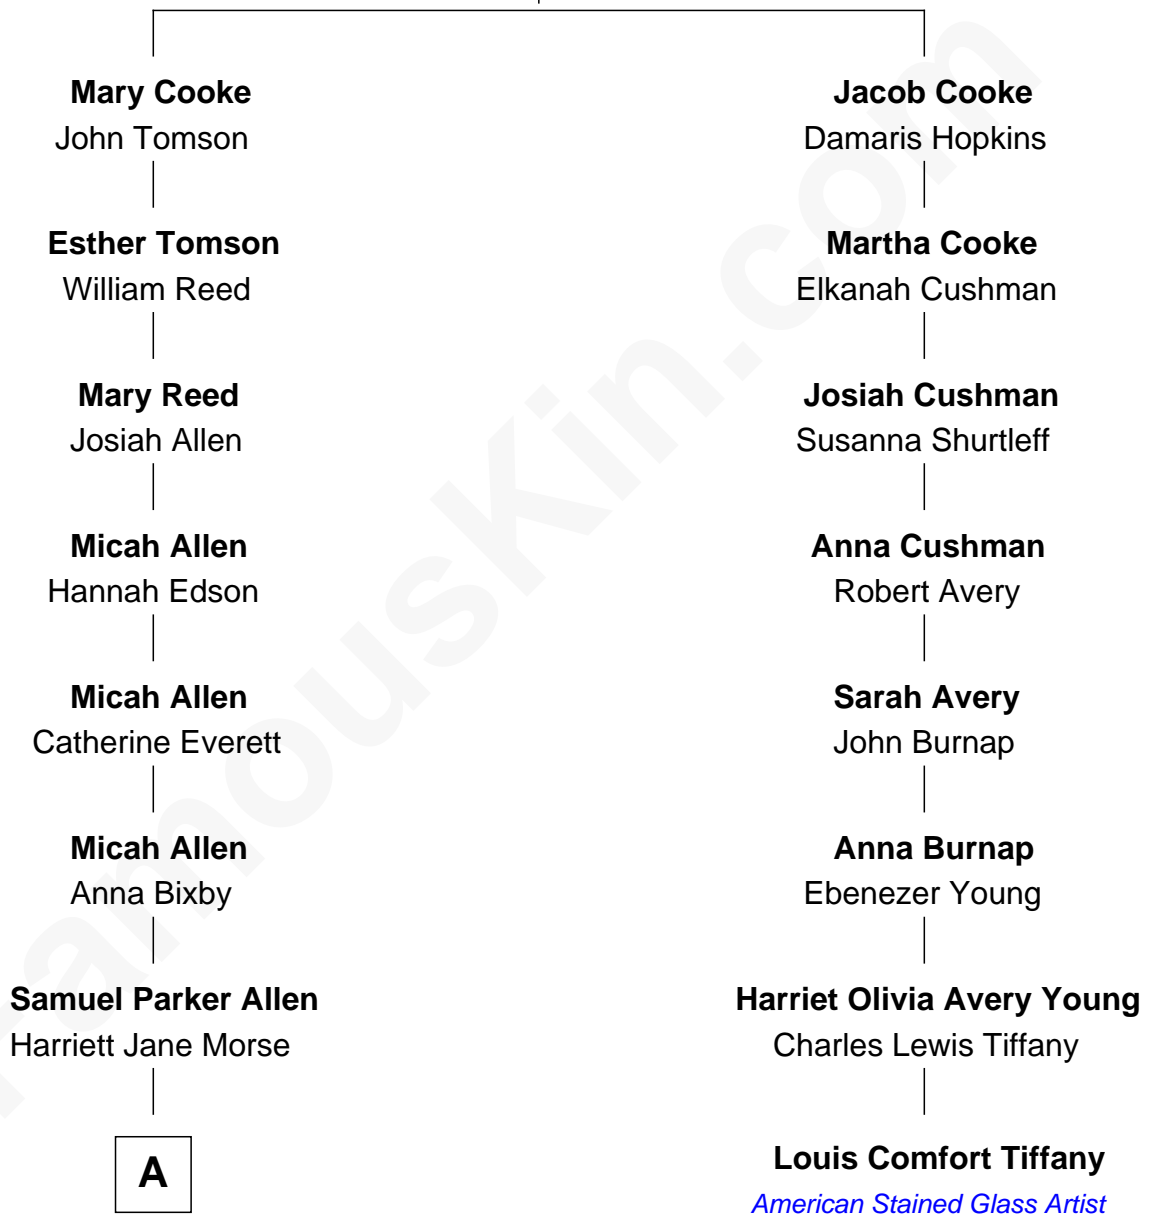

FamousKin.com
Relationship Chart of
Story Musgrave
NASA Astronaut

7th cousin 3 times removed of

Louis Comfort Tiffany
American Stained Glass Artist

Francis Cooke
 Hester le Mahieu

A

—
Harriett Ann Allen
Dr. Charles Burnham Porter

—
Edith Elise Porter
Dr. Percy B. Musgrave

—
Percy Musgrave
Marguerite Swann

—
Story Musgrave
NASA Astronaut

FamousKin.com