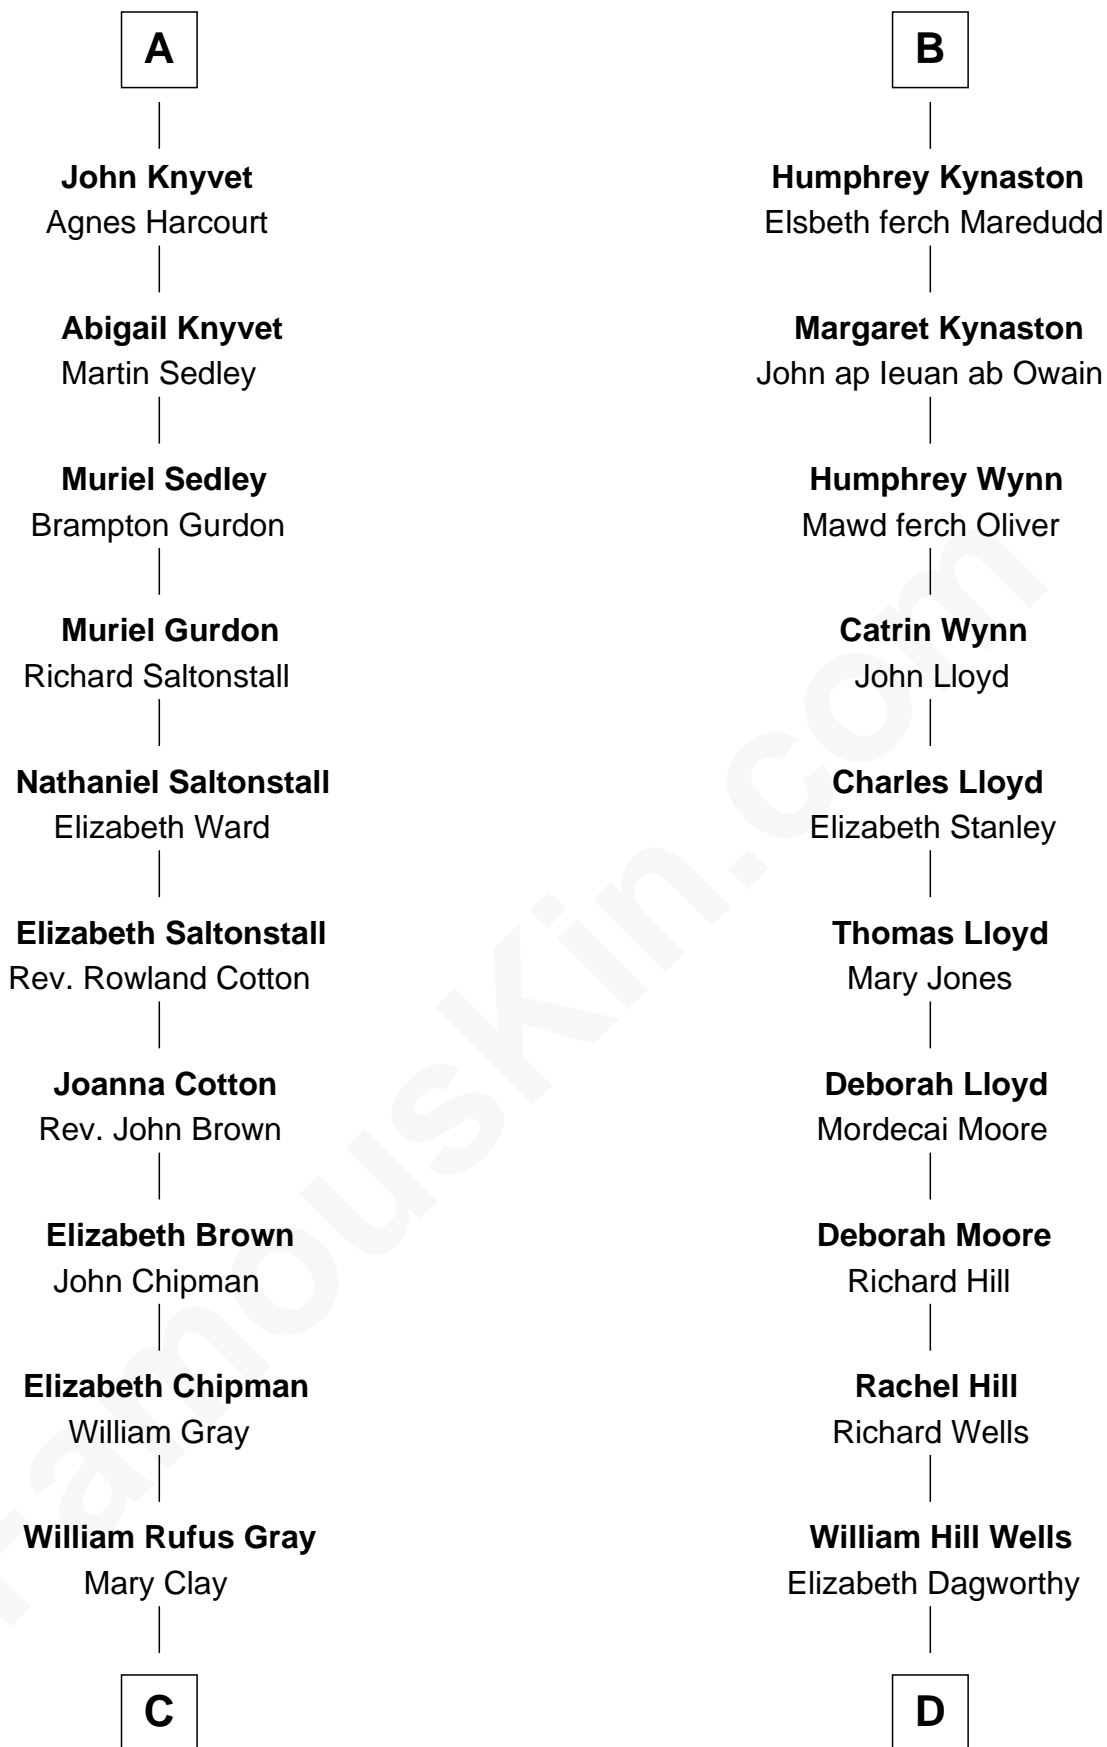

# FamousKin.com Relationship Chart of

**Story Musgrave**

*NASA Astronaut*

20th cousin 1 time removed of

**Orson Welles**

*Radio, Stage, and Movie Actor*

**C**

**William Gray**  
Sarah Frances Loring

**Edward Gray**  
Elizabeth Gray Story

**Marguerite Gray**  
John Butler Swann

**Marguerite Swann**  
Percy Musgrave

**Story Musgrave**  
*NASA Astronaut*

**D**

**Henry Hill Welles**  
Mary Putnam

**Richard Jones Welles**  
Mary Blanche Head