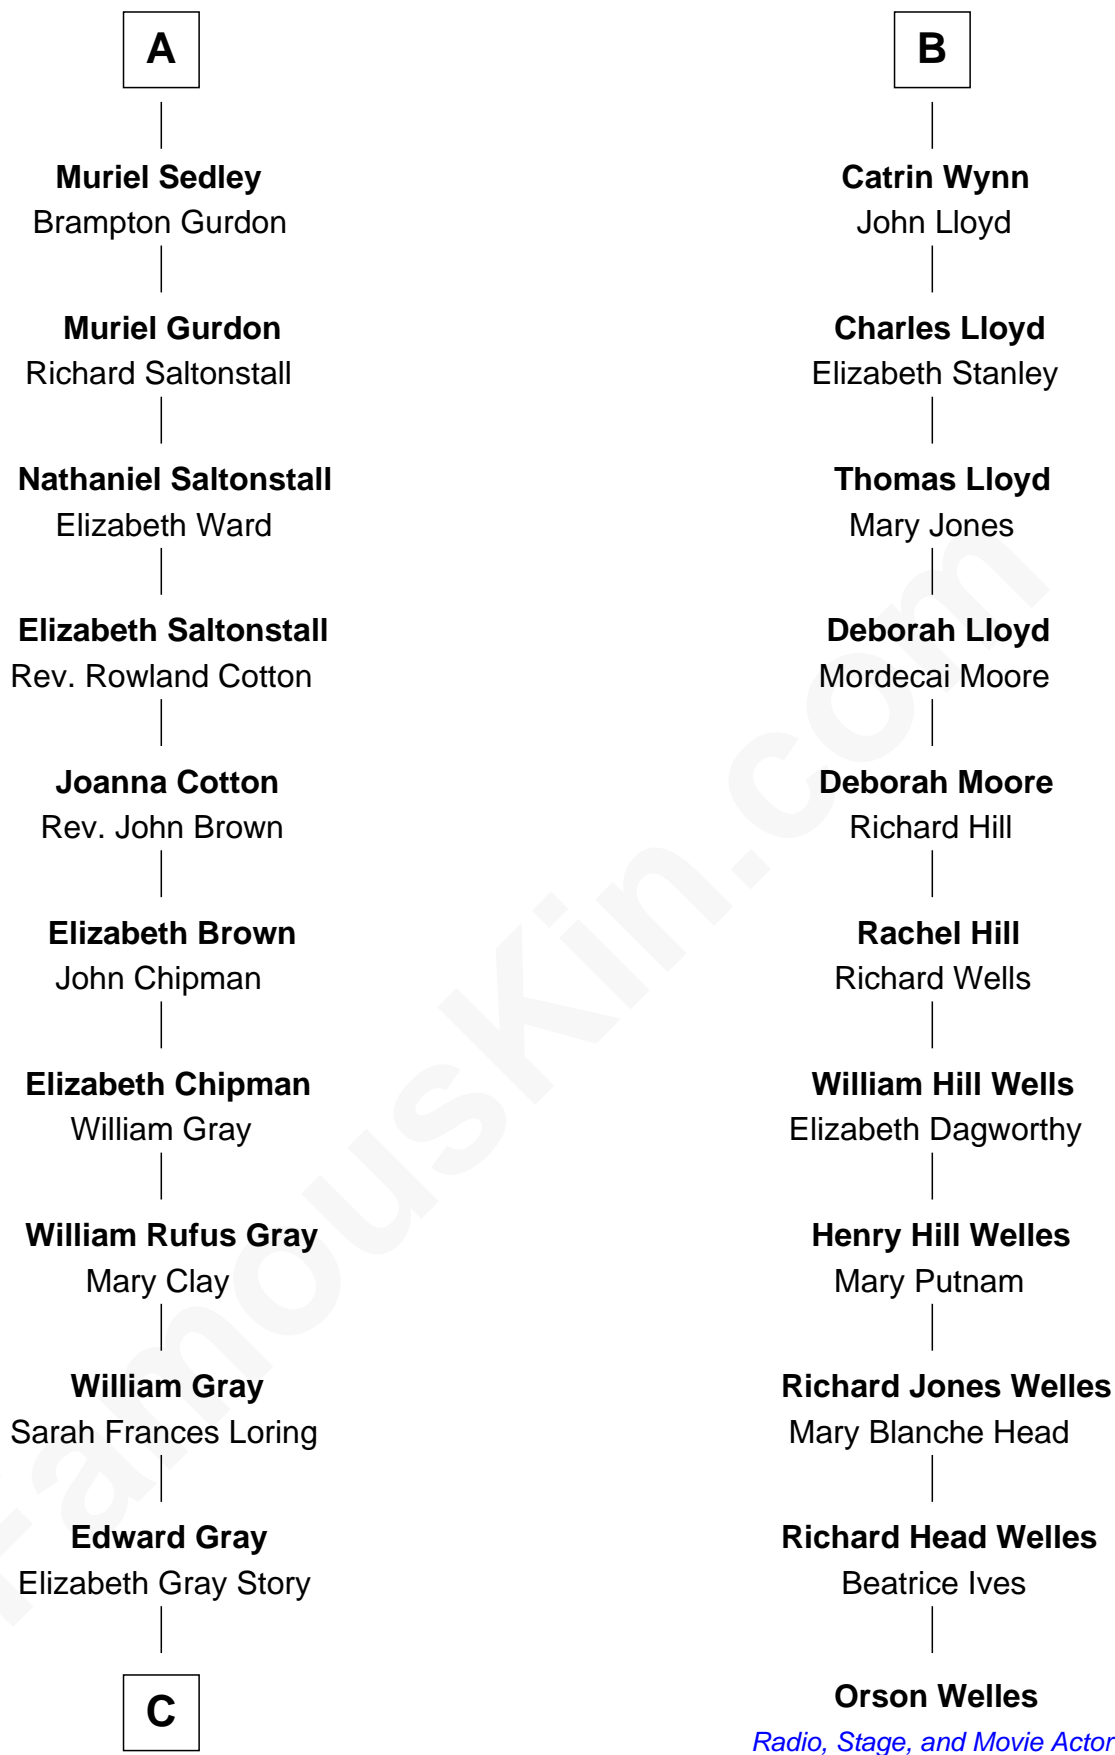

FamousKin.com
Relationship Chart of
Story Musgrave
NASA Astronaut

17th cousin 2 times removed of
Orson Welles
Radio, Stage, and Movie Actor

C

—
Marguerite Gray
John Butler Swann

—
Marguerite Swann
Percy Musgrave

—
Story Musgrave
NASA Astronaut

FamousKin.com