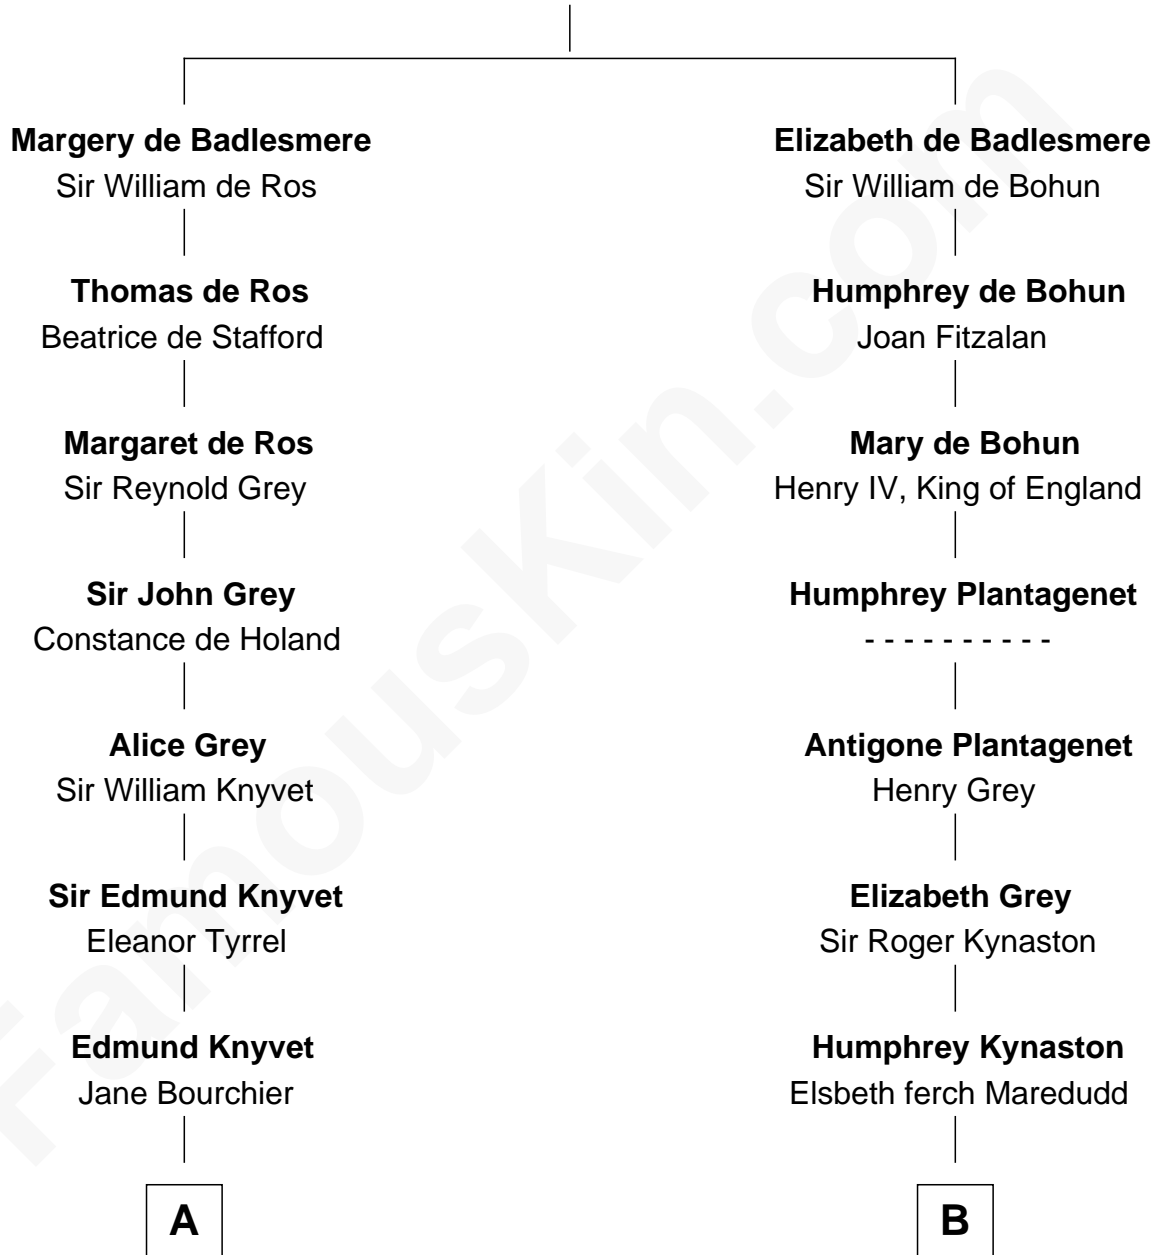

FamousKin.com

Relationship Chart of

Story Musgrave

NASA Astronaut

19th cousin 2 times removed of

Orson Welles

Radio, Stage, and Movie Actor

Bartholomew de Badlesmere
Margaret de Clare

C

William Gray
Sarah Frances Loring

Edward Gray
Elizabeth Gray Story

Marguerite Gray
John Butler Swann

Marguerite Swann
Percy Musgrave

Story Musgrave
NASA Astronaut

D

Richard Jones Welles
Mary Blanche Head