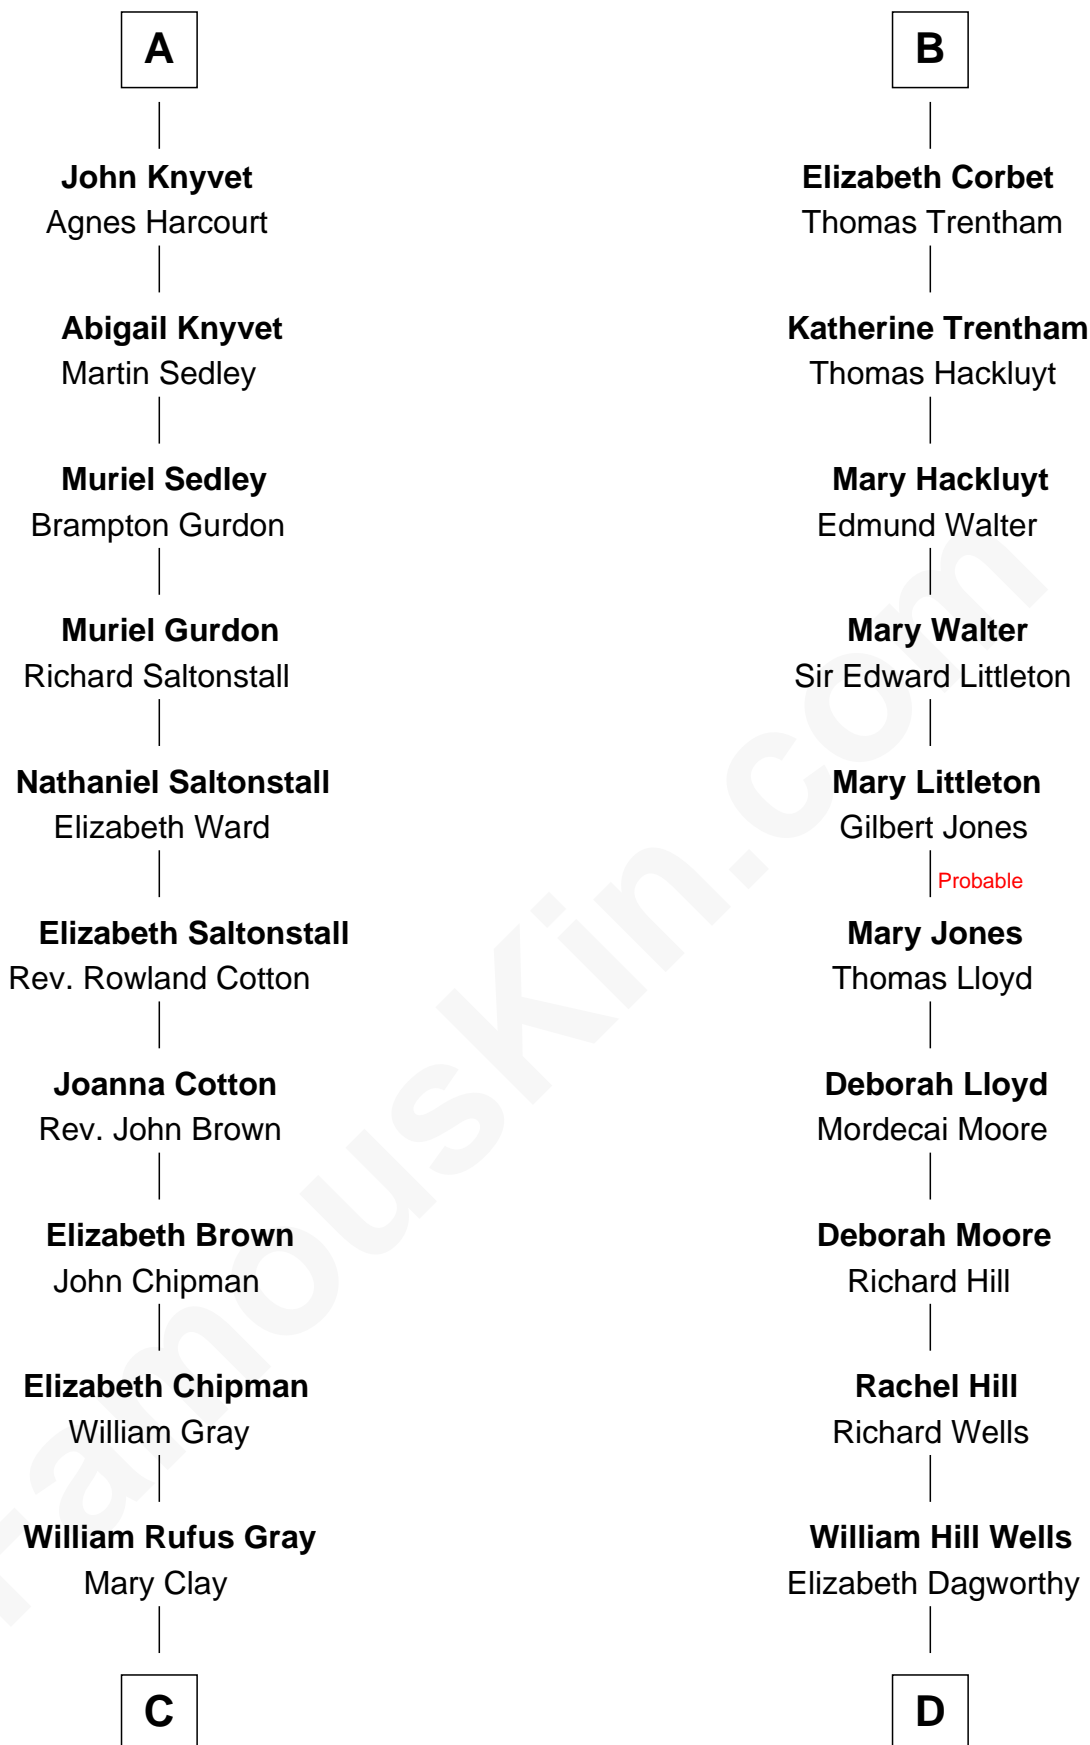

FamousKin.com Relationship Chart of

Story Musgrave

NASA Astronaut

20th cousin 1 time removed of

Orson Welles

Radio, Stage, and Movie Actor

Hugh de Audley

Margaret de Clare

C

William Gray
Sarah Frances Loring

Edward Gray
Elizabeth Gray Story

Marguerite Gray
John Butler Swann

Marguerite Swann
Percy Musgrave

Story Musgrave
NASA Astronaut

D

Henry Hill Welles
Mary Putnam