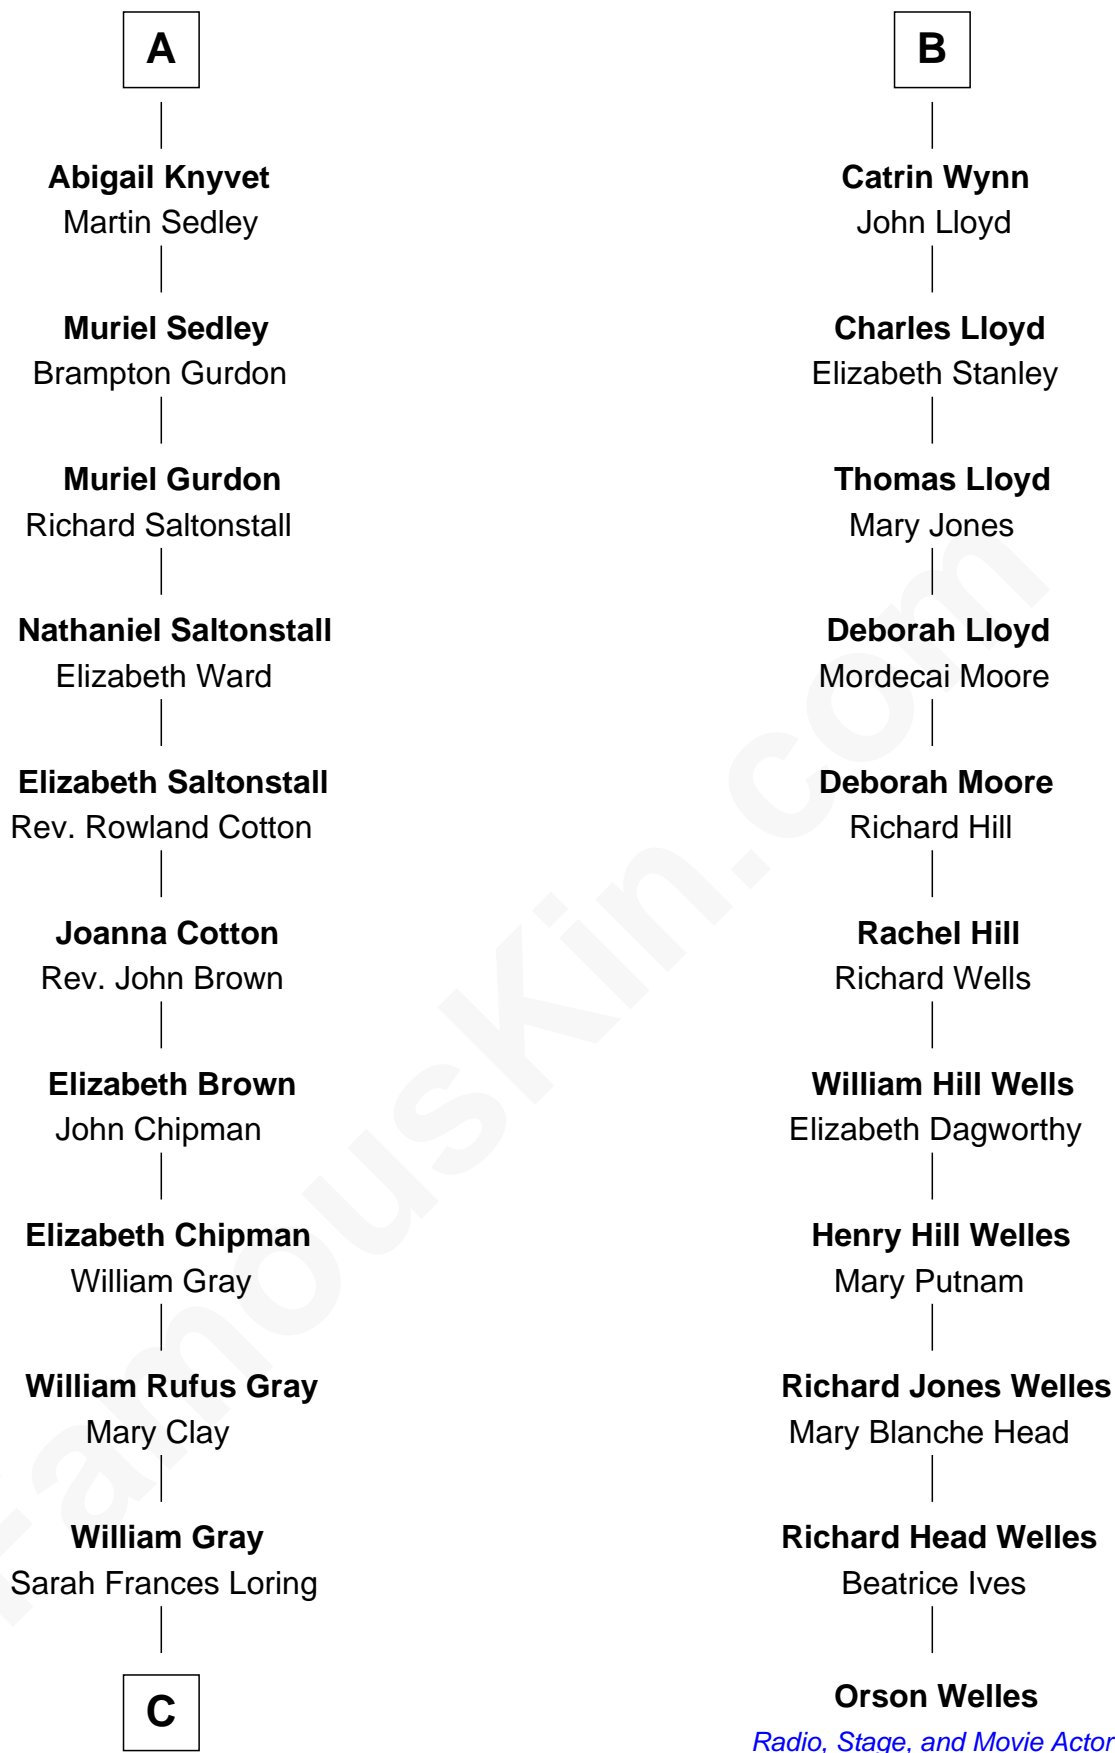

FamousKin.com
Relationship Chart of
Story Musgrave
NASA Astronaut

17th cousin 3 times removed of
Orson Welles
Radio, Stage, and Movie Actor

C

—
Edward Gray
Elizabeth Gray Story

—
Marguerite Gray
John Butler Swann

—
Marguerite Swann
Percy Musgrave

—
Story Musgrave
NASA Astronaut

FamousKin.com