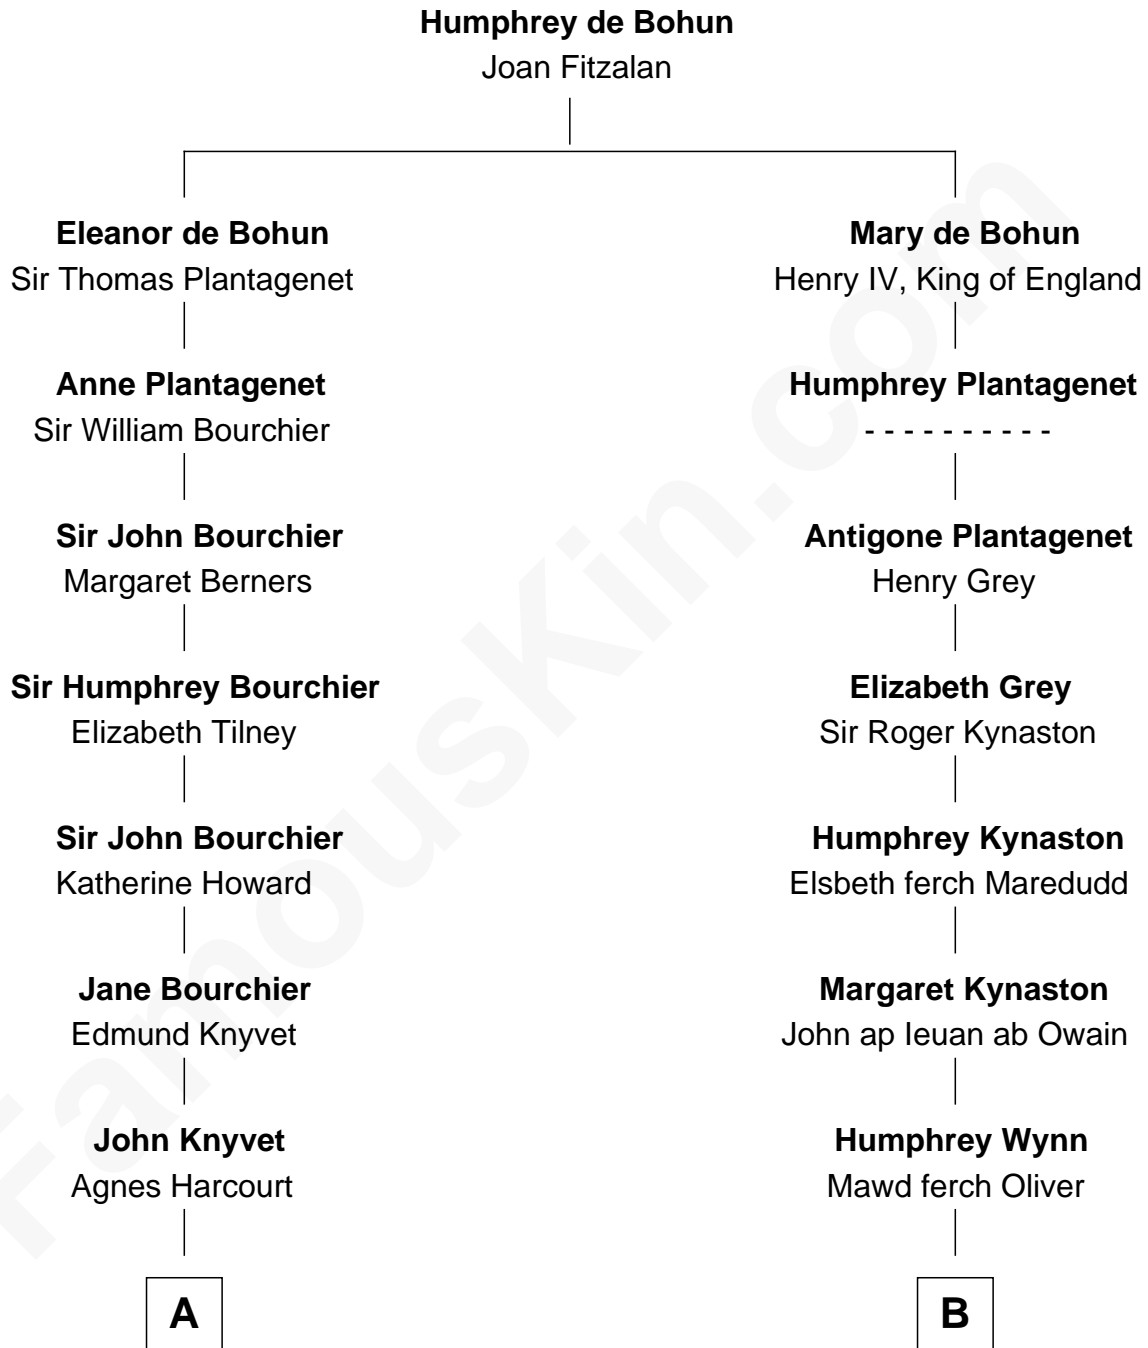

FamousKin.com
Relationship Chart of
Story Musgrave
NASA Astronaut

17th cousin 3 times removed of
Orson Welles
Radio, Stage, and Movie Actor

C

—
Edward Gray
Elizabeth Gray Story

—
Marguerite Gray
John Butler Swann

—
Marguerite Swann
Percy Musgrave

—
Story Musgrave
NASA Astronaut

FamousKin.com