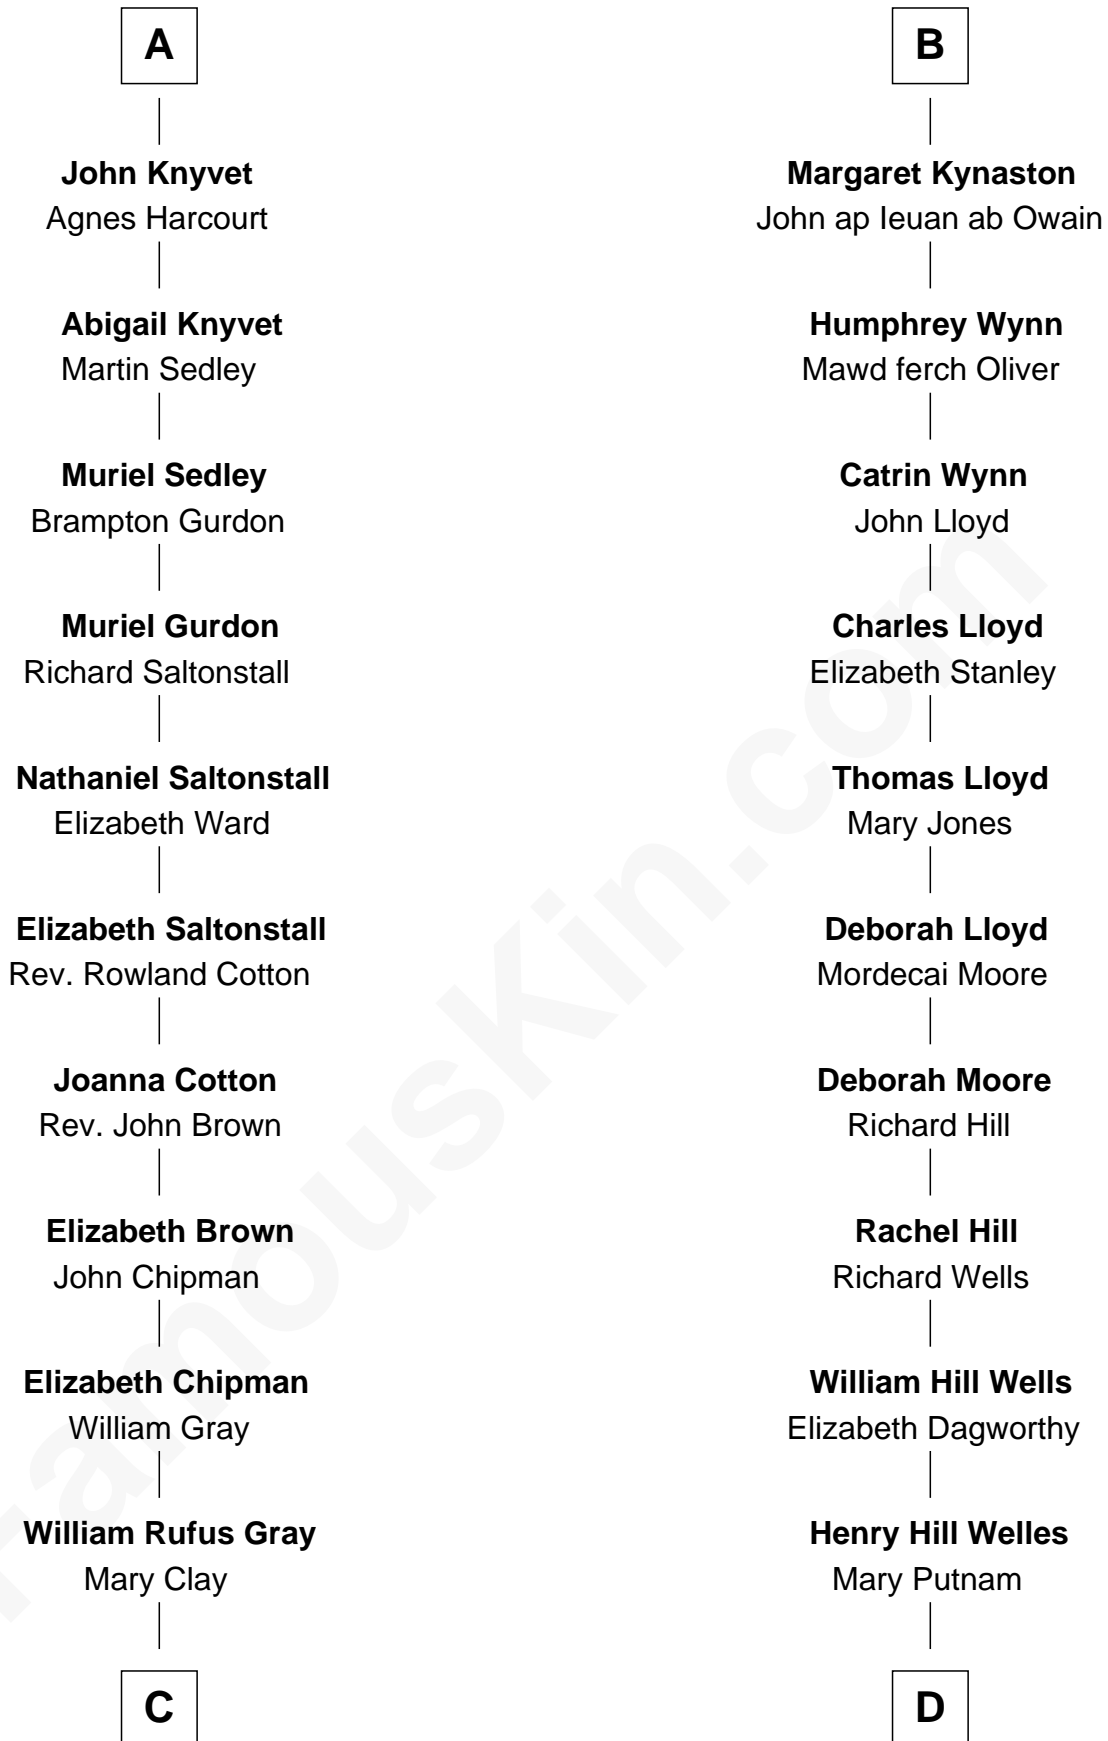

# FamousKin.com Relationship Chart of

**Story Musgrave**

*NASA Astronaut*

19th cousin 2 times removed of

**Orson Welles**

*Radio, Stage, and Movie Actor*

**Edmund Fitzalan**

Alice de Warenne

**Richard Fitzalan**  
Eleanor Plantagenet

**Sir Richard Fitzalan**  
Elizabeth de Bohun

**Elizabeth Fitzalan**  
Sir Thomas Mowbray

**Margaret Mowbray**  
Sir Robert Howard

**Sir John Howard**  
Margaret Chedworth

**Katherine Howard**  
Sir John Bouchier

**Jane Bouchier**  
Edmund Knyvet

**A**

**Richard Fitzalan**  
Eleanor Plantagenet

**Joan Fitzalan**  
Humphrey de Bohun

**Mary de Bohun**  
Henry IV, King of England

**Humphrey Plantagenet**  
-----

**Antigone Plantagenet**  
Henry Grey

**Elizabeth Grey**  
Sir Roger Kynaston

**Humphrey Kynaston**  
Elsbeth ferch Maredudd

**B**

**C**

**William Gray**  
Sarah Frances Loring