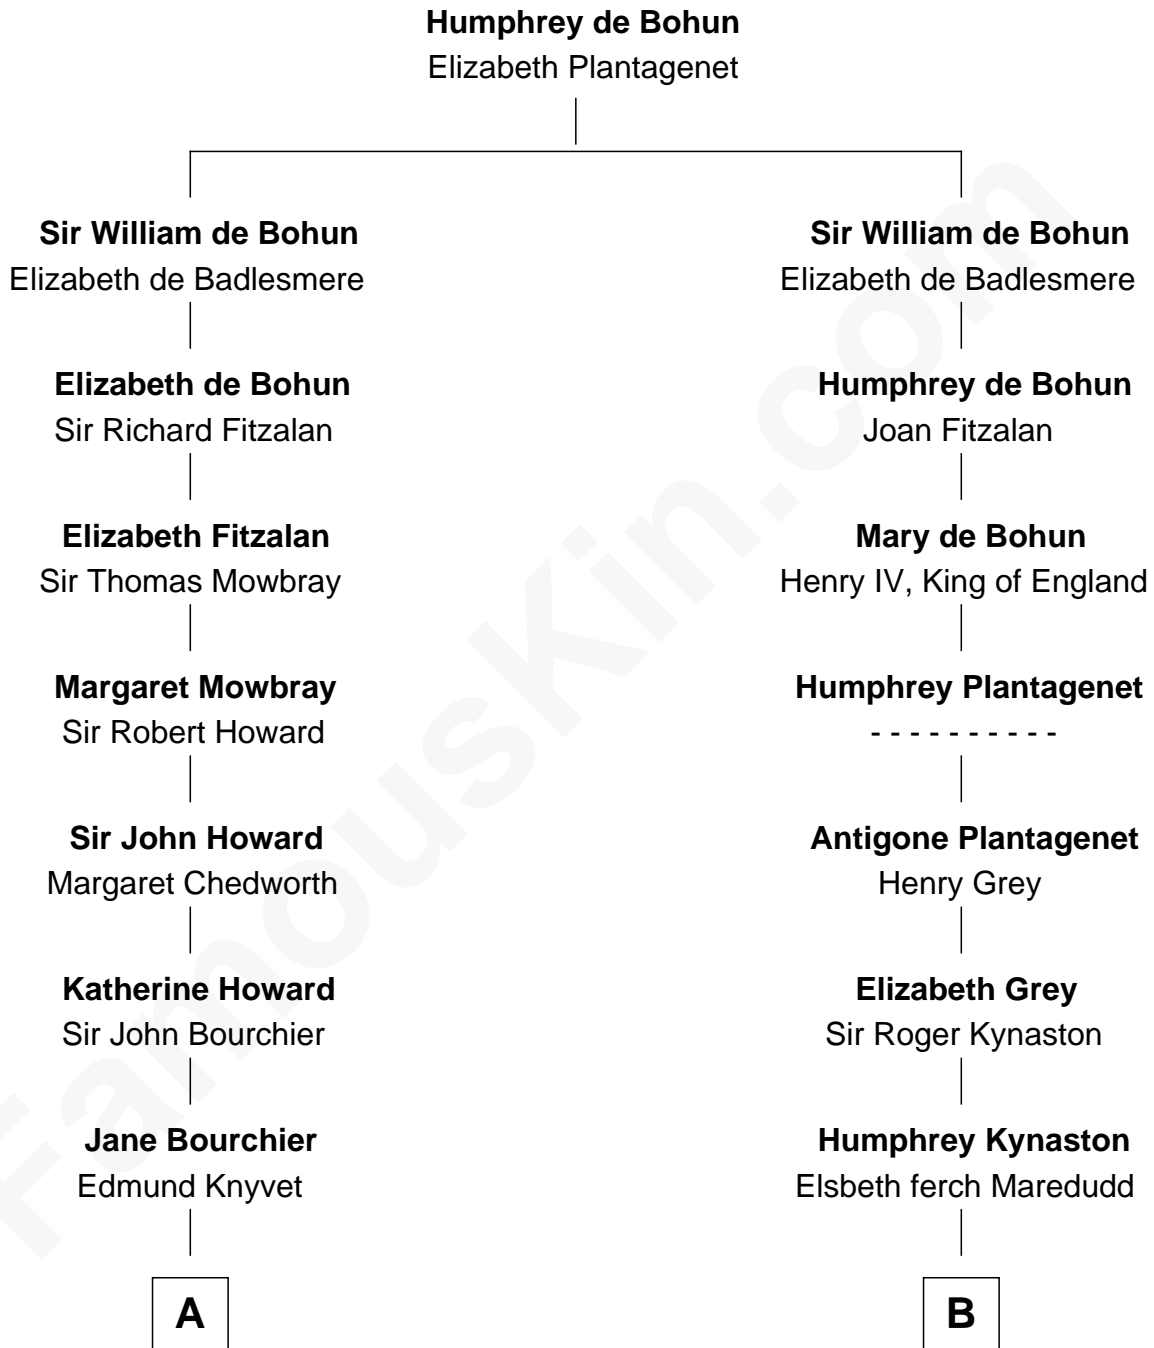

FamousKin.com
Relationship Chart of
Story Musgrave
NASA Astronaut

19th cousin 2 times removed of
Orson Welles
Radio, Stage, and Movie Actor

C

William Gray
Sarah Frances Loring

Edward Gray
Elizabeth Gray Story

Marguerite Gray
John Butler Swann

Marguerite Swann
Percy Musgrave

Story Musgrave
NASA Astronaut

D

Richard Jones Welles
Mary Blanche Head

Richard Head Welles
Beatrice Ives

Orson Welles
Radio, Stage, and Movie Actor