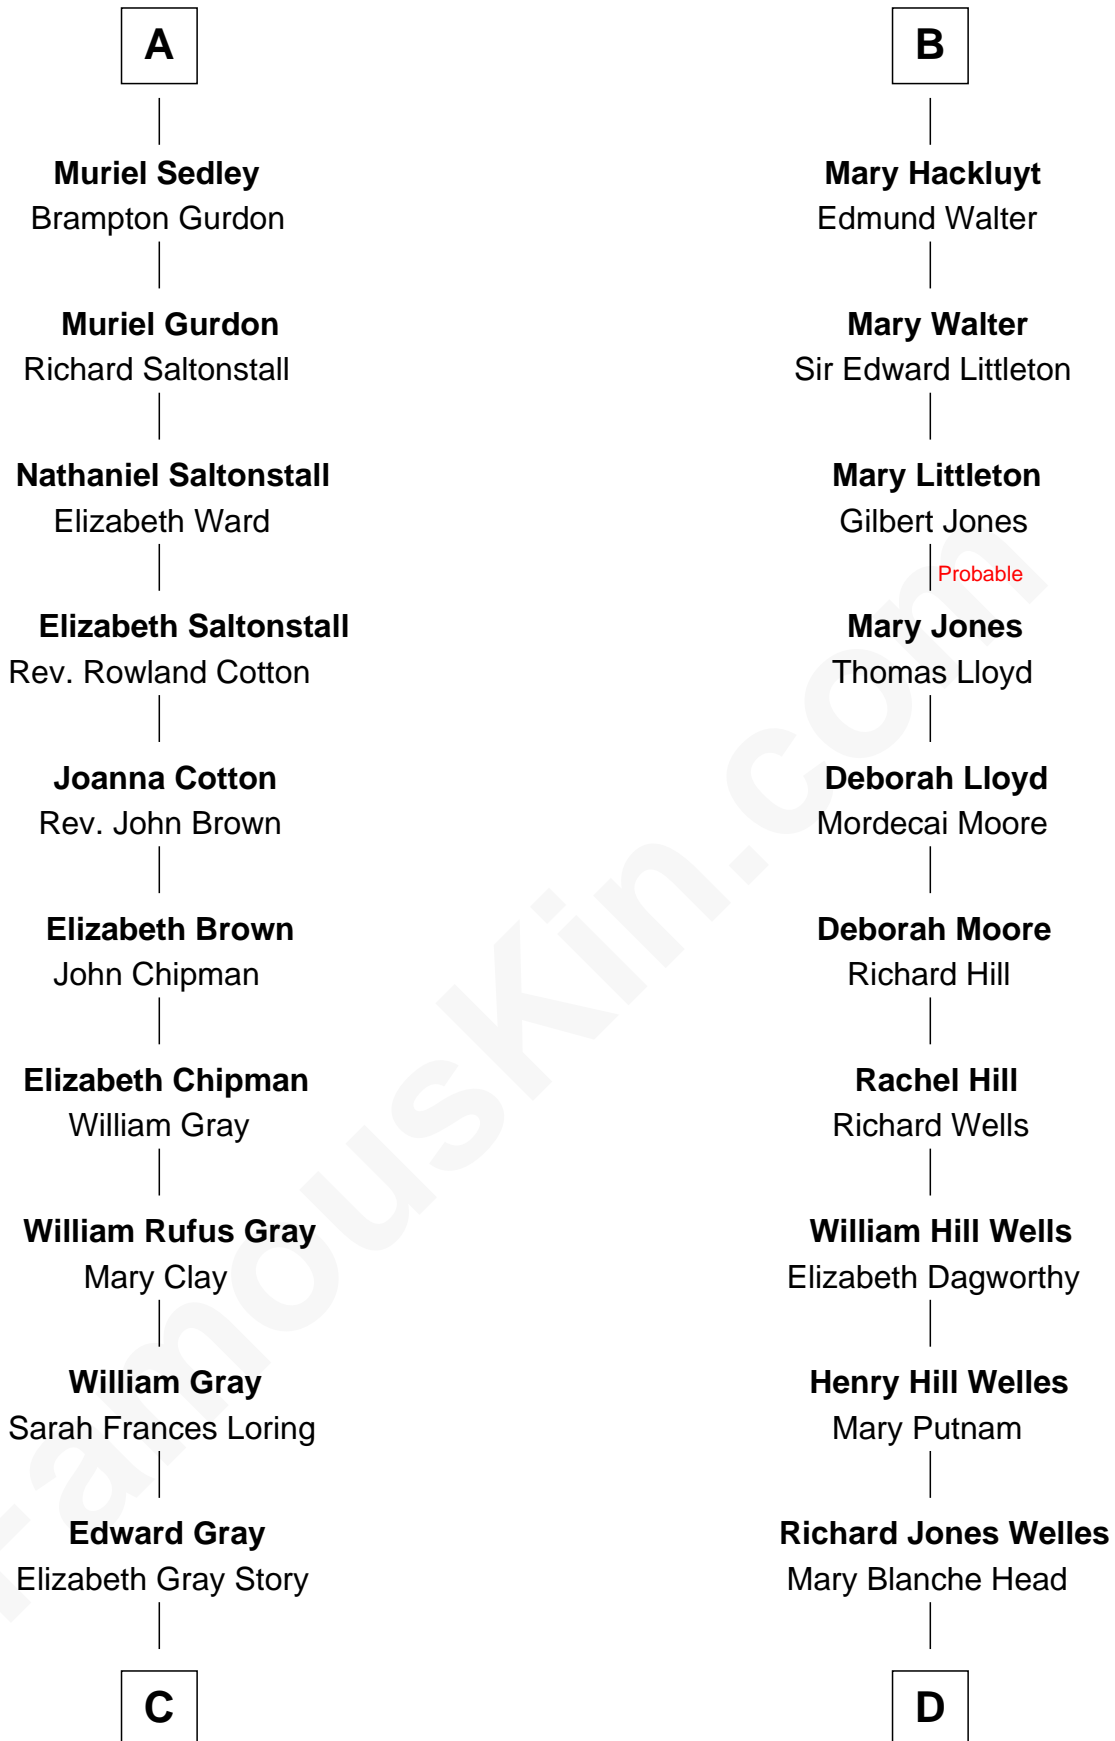

# FamousKin.com Relationship Chart of

**Story Musgrave**

*NASA Astronaut*

18th cousin 1 time removed of

**Orson Welles**

*Radio, Stage, and Movie Actor*

**C**

**Marguerite Gray**  
John Butler Swann

**Marguerite Swann**  
Percy Musgrave

**Story Musgrave**  
*NASA Astronaut*

**D**

**Richard Head Welles**  
Beatrice Ives

**Orson Welles**  
*Radio, Stage, and Movie Actor*

FamousKin.com