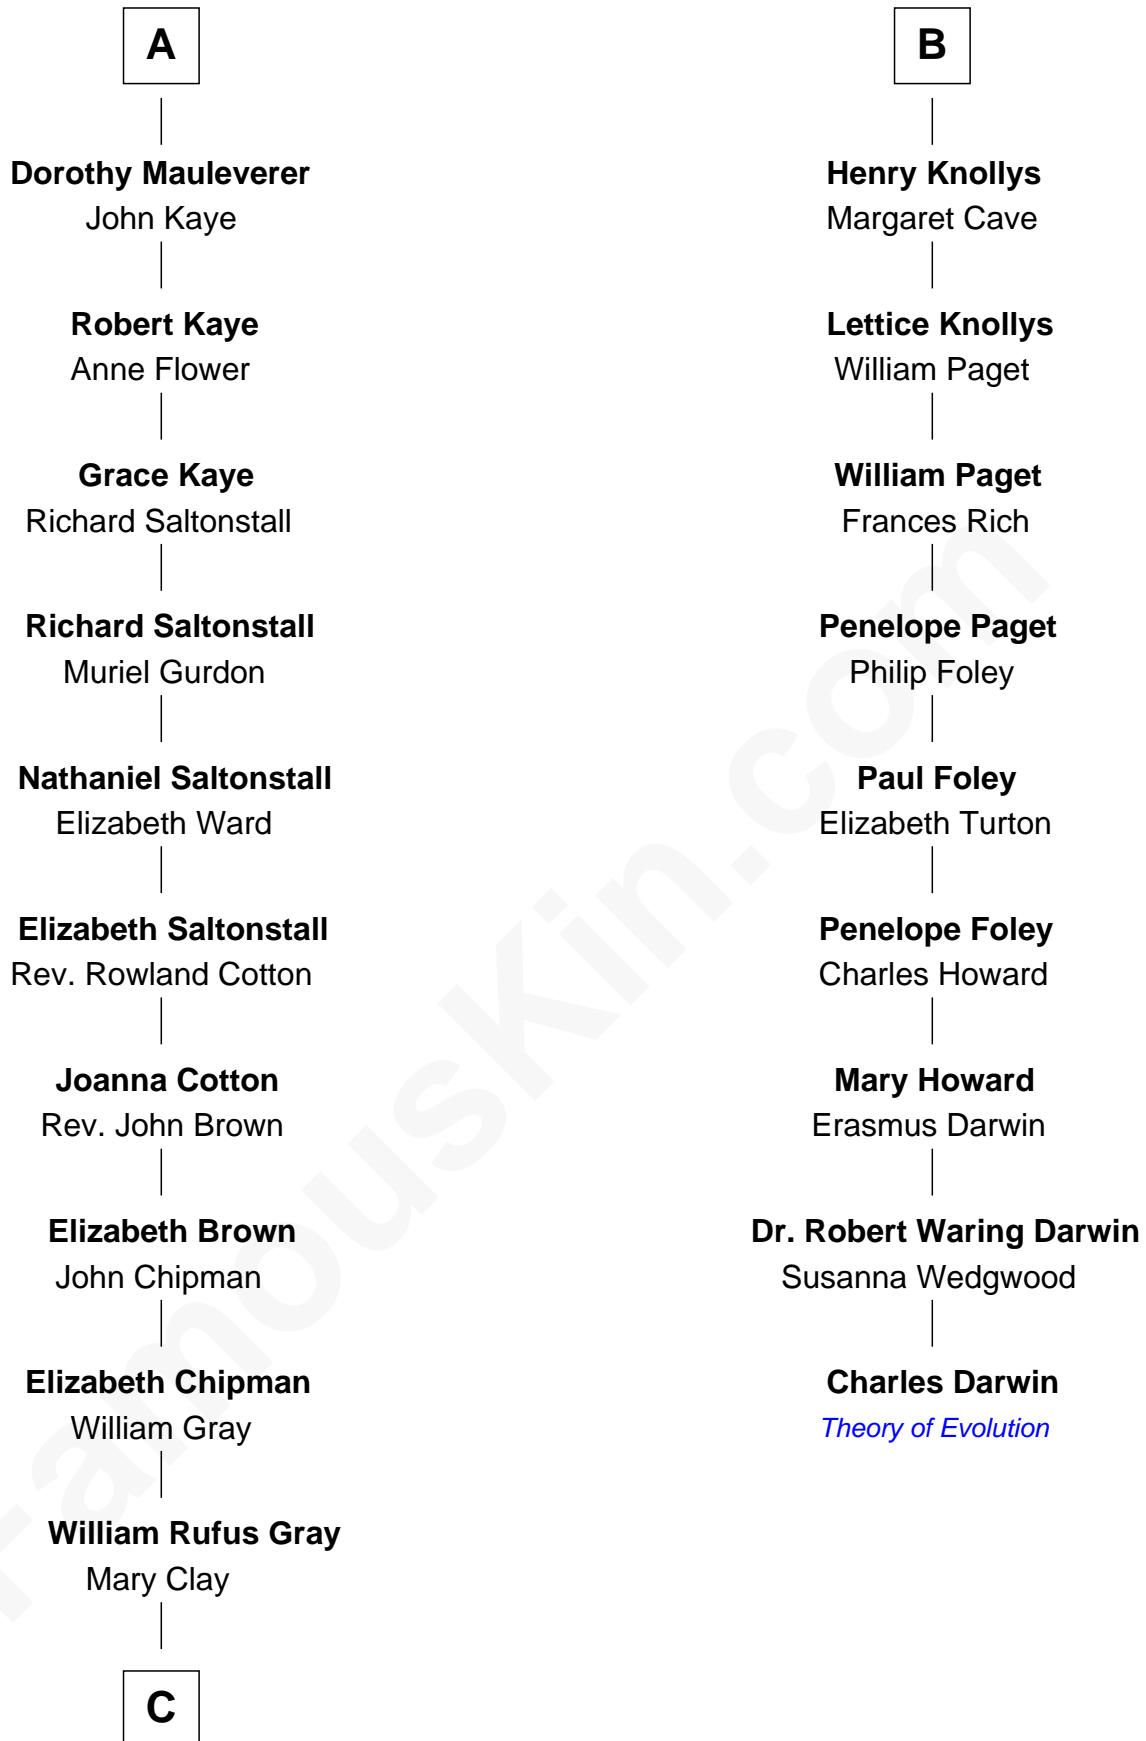

FamousKin.com

Relationship Chart of

Story Musgrave

NASA Astronaut

15th cousin 6 times removed of

Charles Darwin
Theory of Evolution

C

—
William Gray
Sarah Frances Loring

—
Edward Gray
Elizabeth Gray Story

—
Marguerite Gray
John Butler Swann

—
Marguerite Swann
Percy Musgrave

—
Story Musgrave
NASA Astronaut