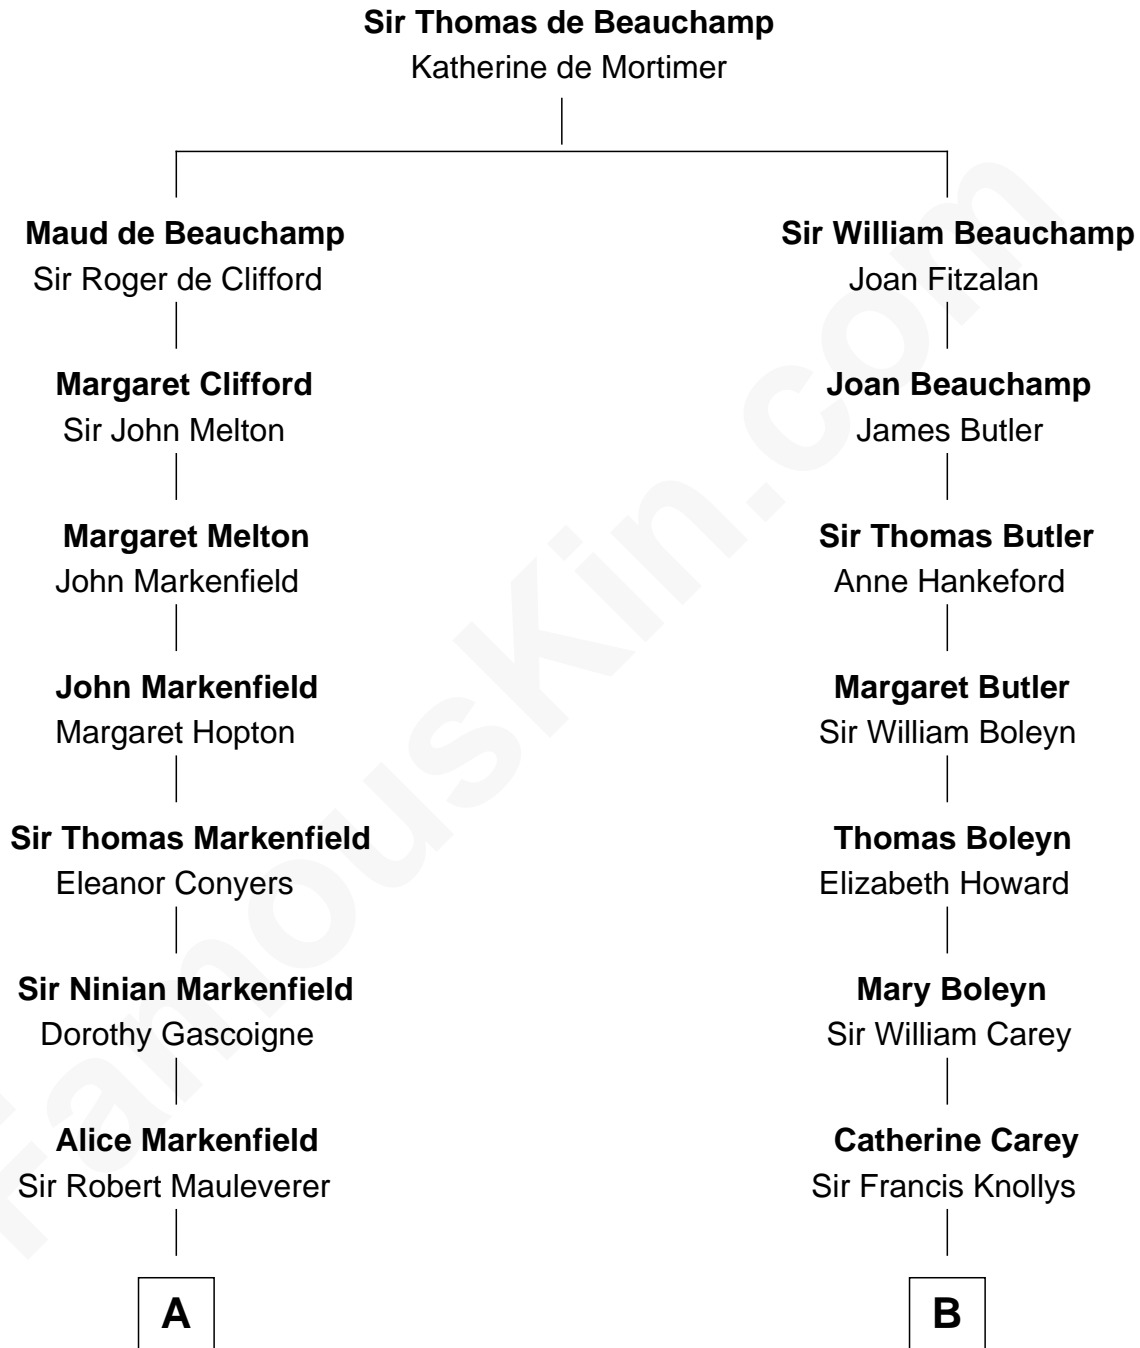

FamousKin.com

Relationship Chart of

Story Musgrave

NASA Astronaut

15th cousin 6 times removed of

Charles Darwin
Theory of Evolution

C

—
William Gray
Sarah Frances Loring

—
Edward Gray
Elizabeth Gray Story

—
Marguerite Gray
John Butler Swann

—
Marguerite Swann
Percy Musgrave

—
Story Musgrave
NASA Astronaut