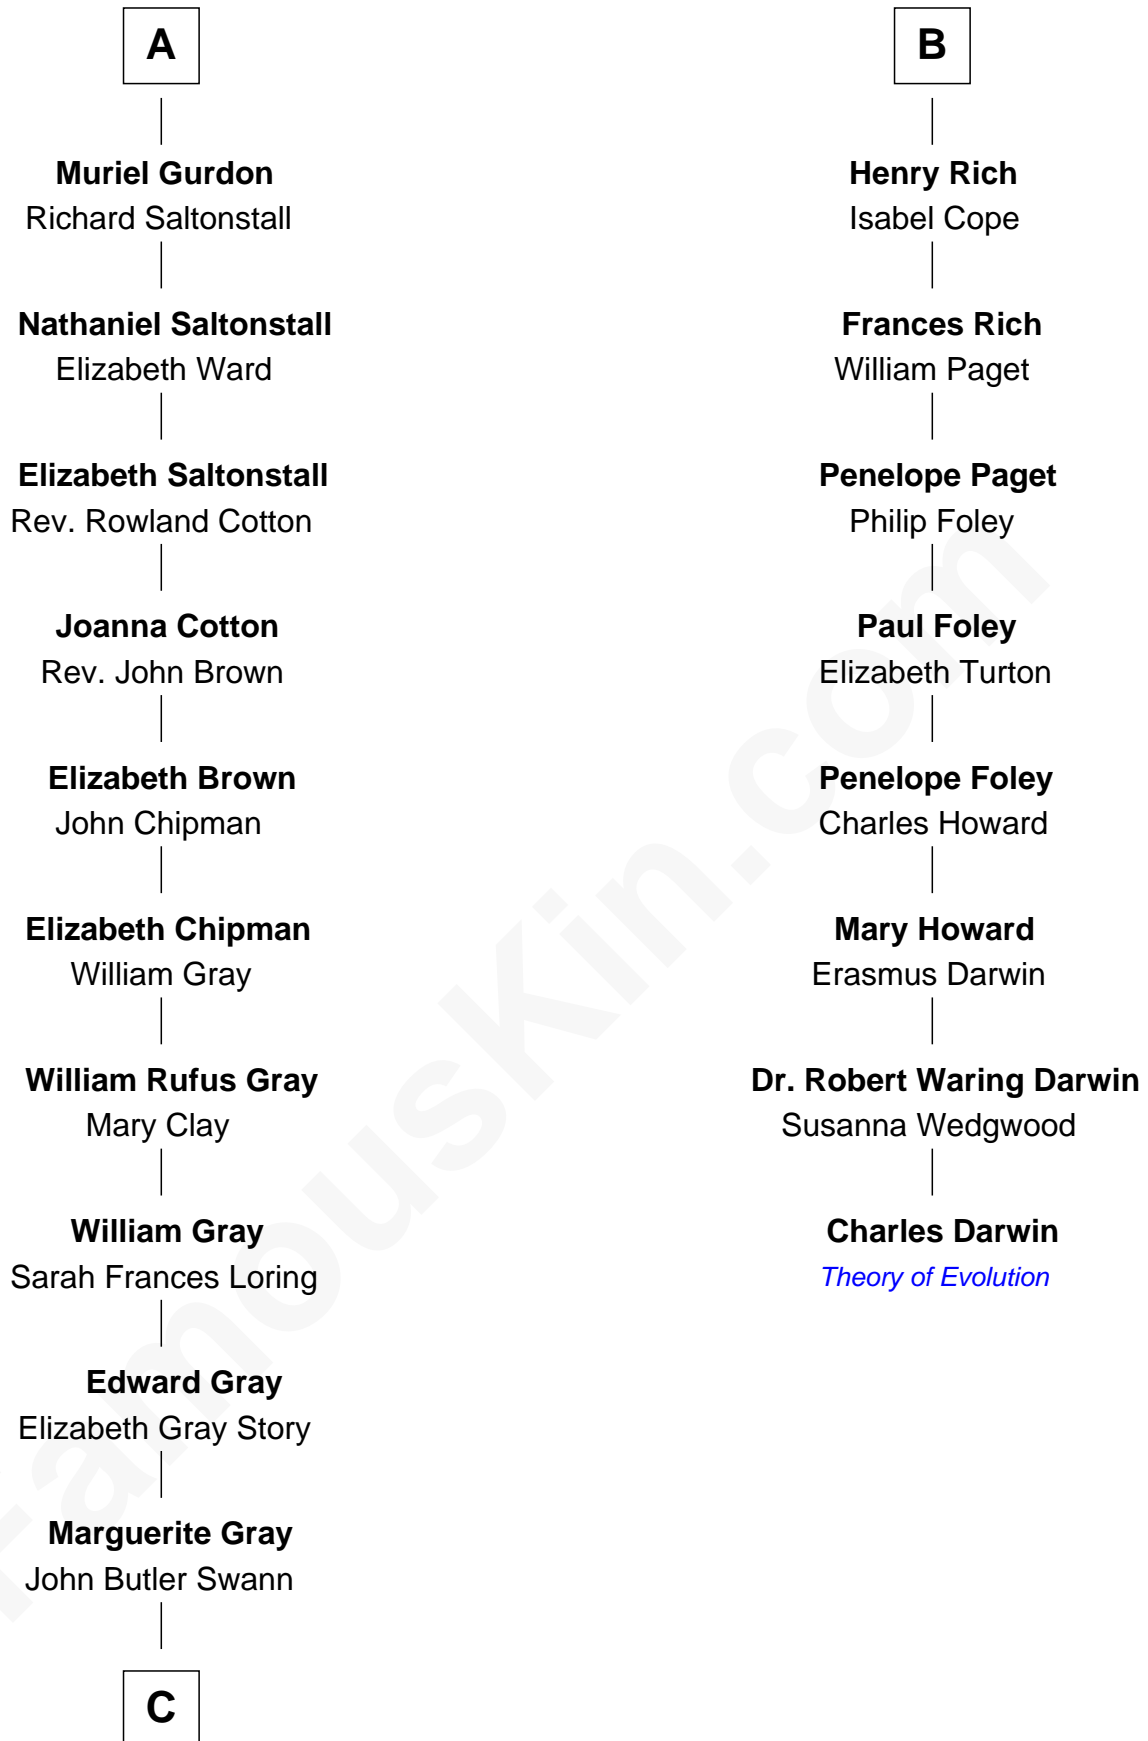

FamousKin.com Relationship Chart of

Story Musgrave

NASA Astronaut

14th cousin 4 times removed of

Charles Darwin

Theory of Evolution

Sir William Bouchier

Anne Plantagenet

C

—
Marguerite Swann

Percy Musgrave

—
Story Musgrave

NASA Astronaut

FamousKin.com