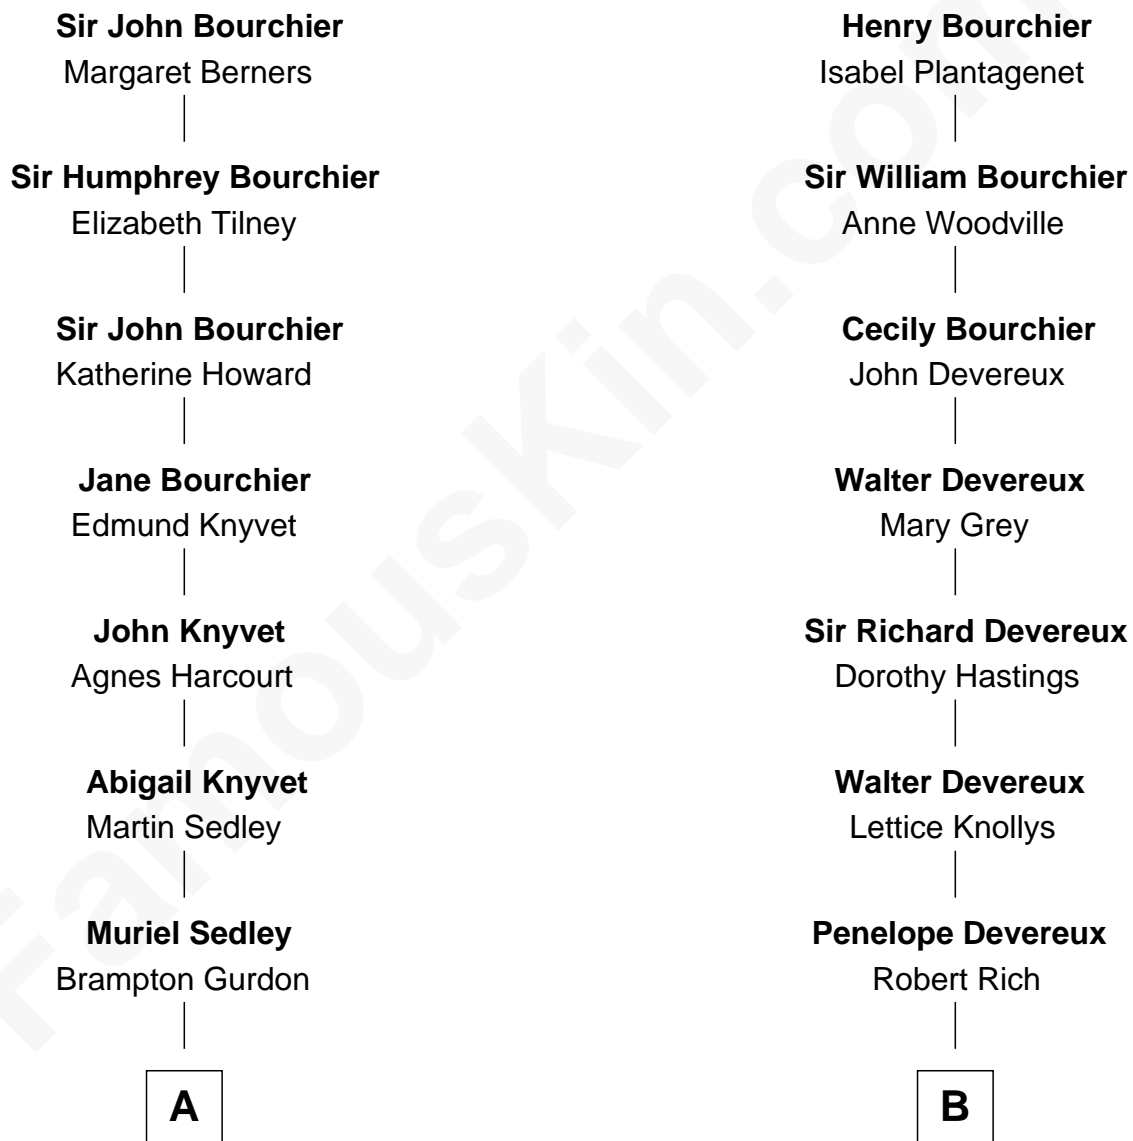

FamousKin.com Relationship Chart of

Story Musgrave

NASA Astronaut

14th cousin 4 times removed of

Charles Darwin

Theory of Evolution

Sir William Bouchier

Anne Plantagenet

C

—
Marguerite Swann

Percy Musgrave

—
Story Musgrave

NASA Astronaut

FamousKin.com