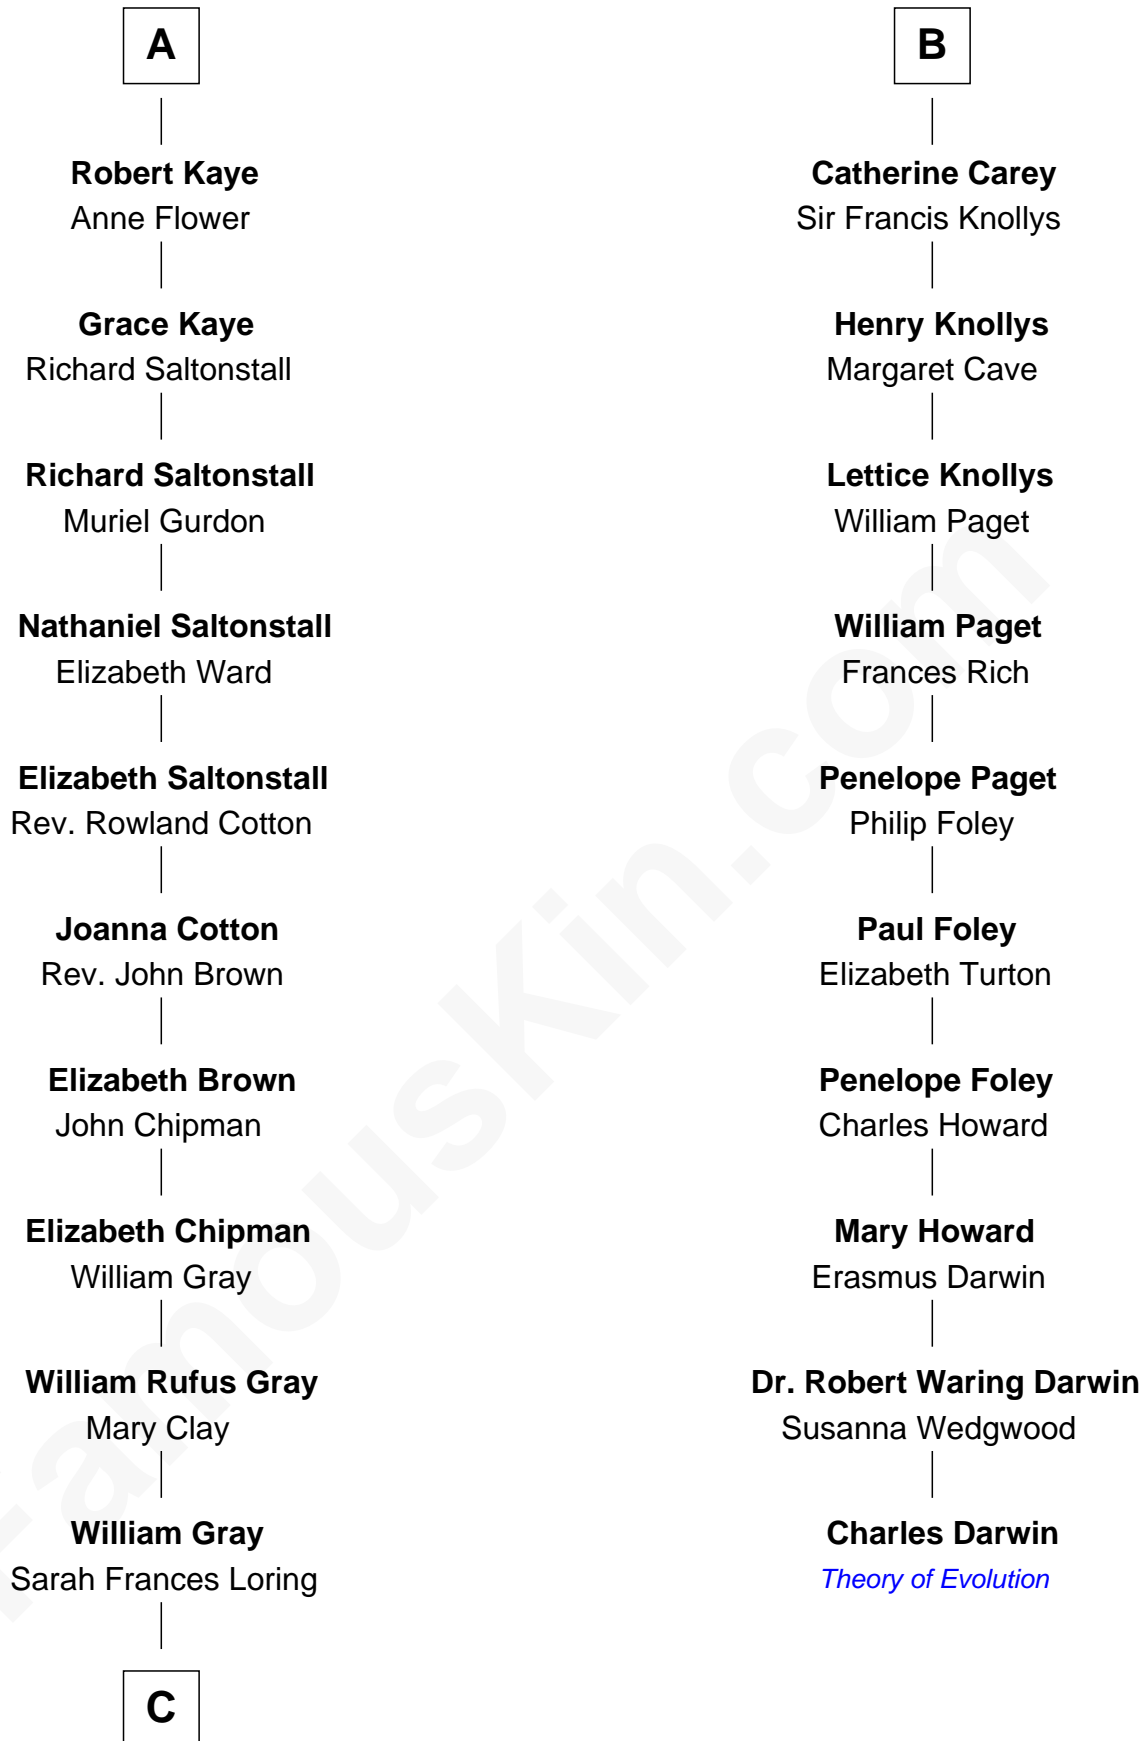

FamousKin.com

Relationship Chart of

Story Musgrave

NASA Astronaut

16th cousin 4 times removed of

Charles Darwin
Theory of Evolution

C

—
Edward Gray
Elizabeth Gray Story

—
Marguerite Gray
John Butler Swann

—
Marguerite Swann
Percy Musgrave

—
Story Musgrave
NASA Astronaut

FamousKin.com