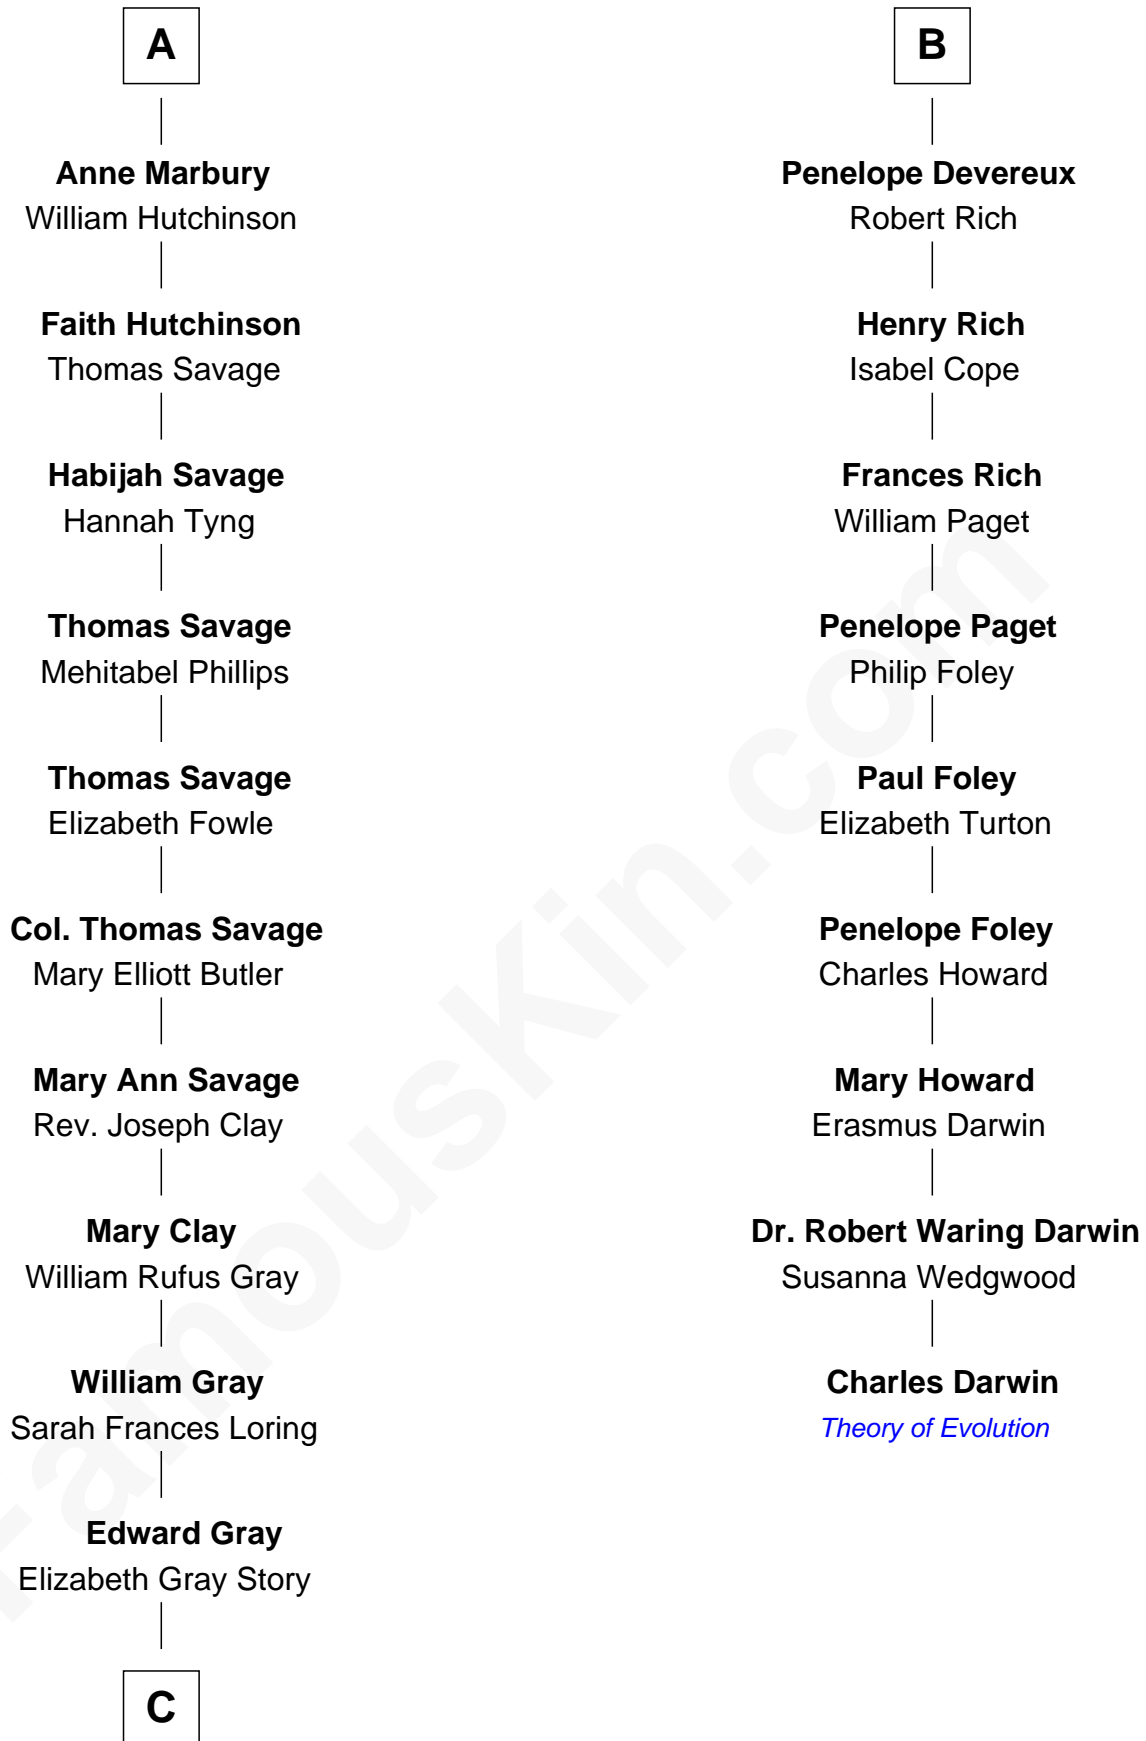

FamousKin.com

Relationship Chart of

Story Musgrave

NASA Astronaut

15th cousin 4 times removed of

Charles Darwin
Theory of Evolution

Robert de Ferrers
Margaret Despencer

C

—
Marguerite Gray
John Butler Swann

—
Marguerite Swann
Percy Musgrave

—
Story Musgrave
NASA Astronaut

FamousKin.com