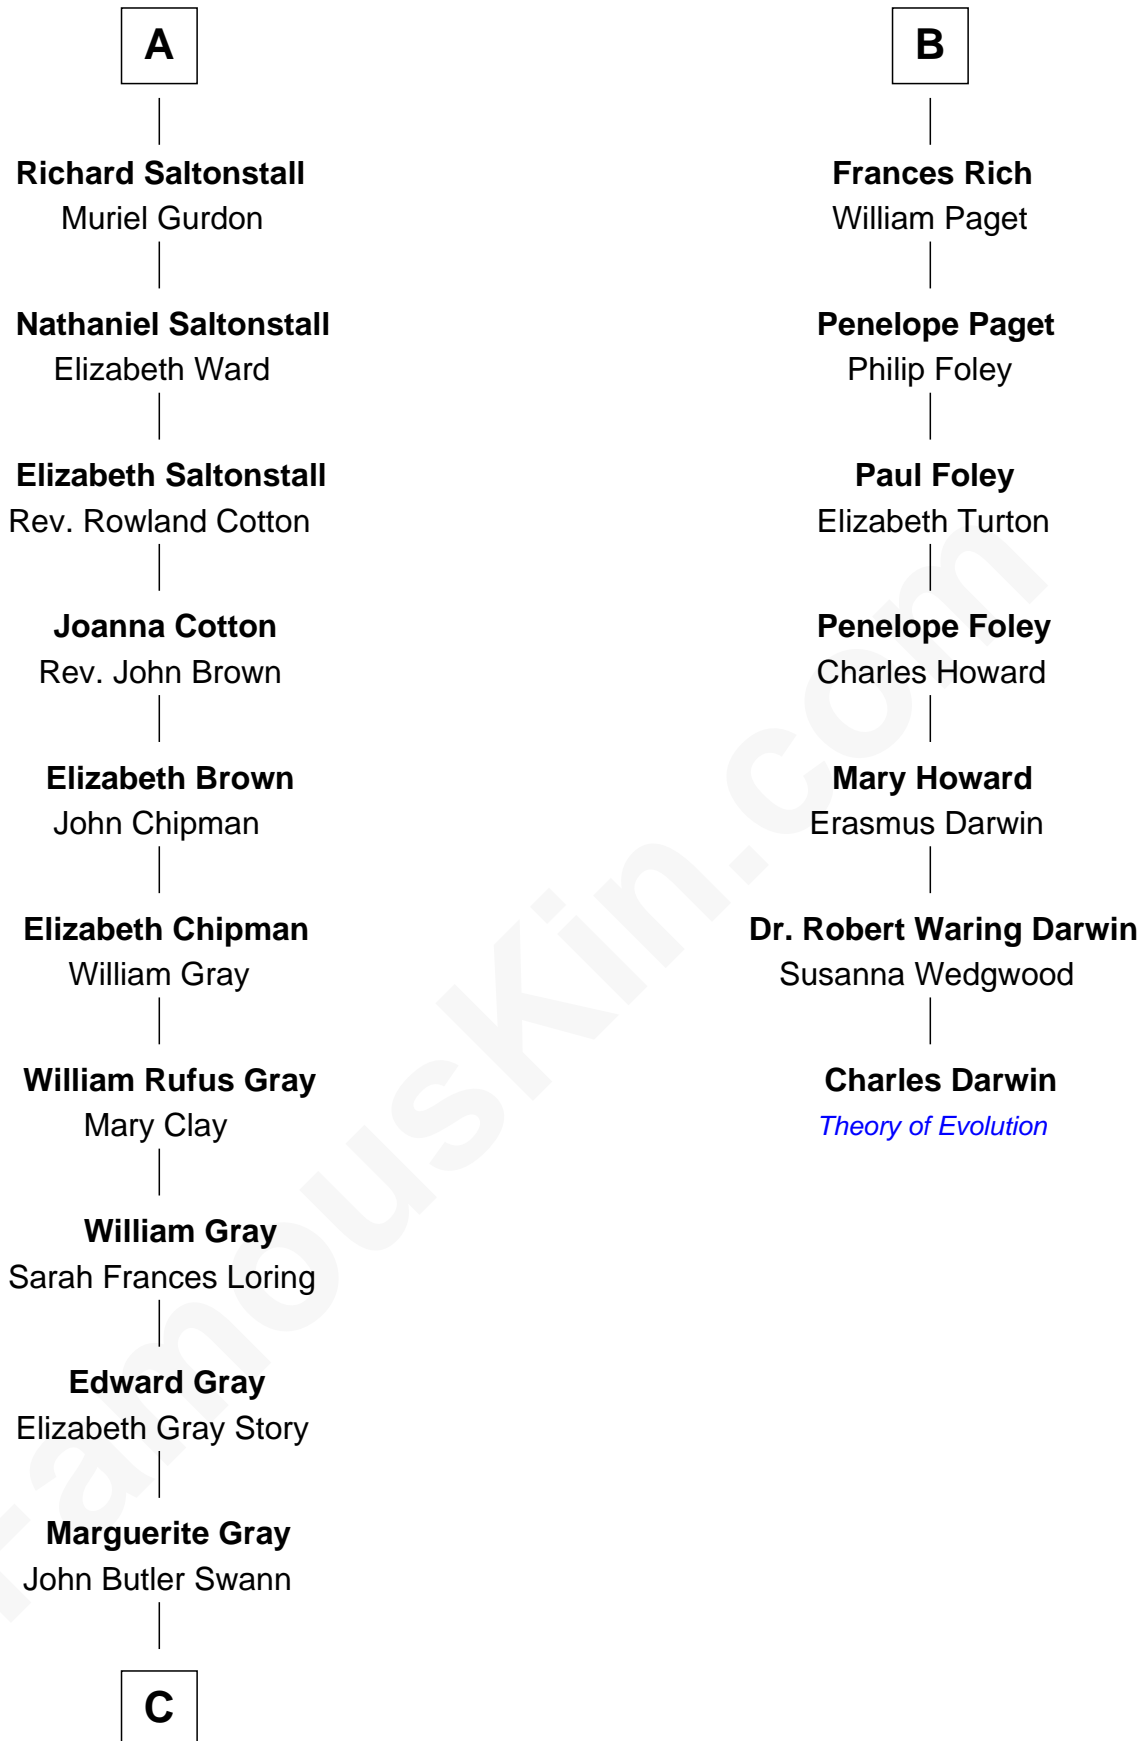

## Relationship Chart of

### Story Musgrave

NASA Astronaut

13th cousin 5 times removed of

**Charles Darwin**  
Theory of Evolution

**Sir Henry Percy**  
Eleanor Neville

**C**

—  
**Marguerite Swann**

Percy Musgrave

—  
**Story Musgrave**

*NASA Astronaut*

FamousKin.com