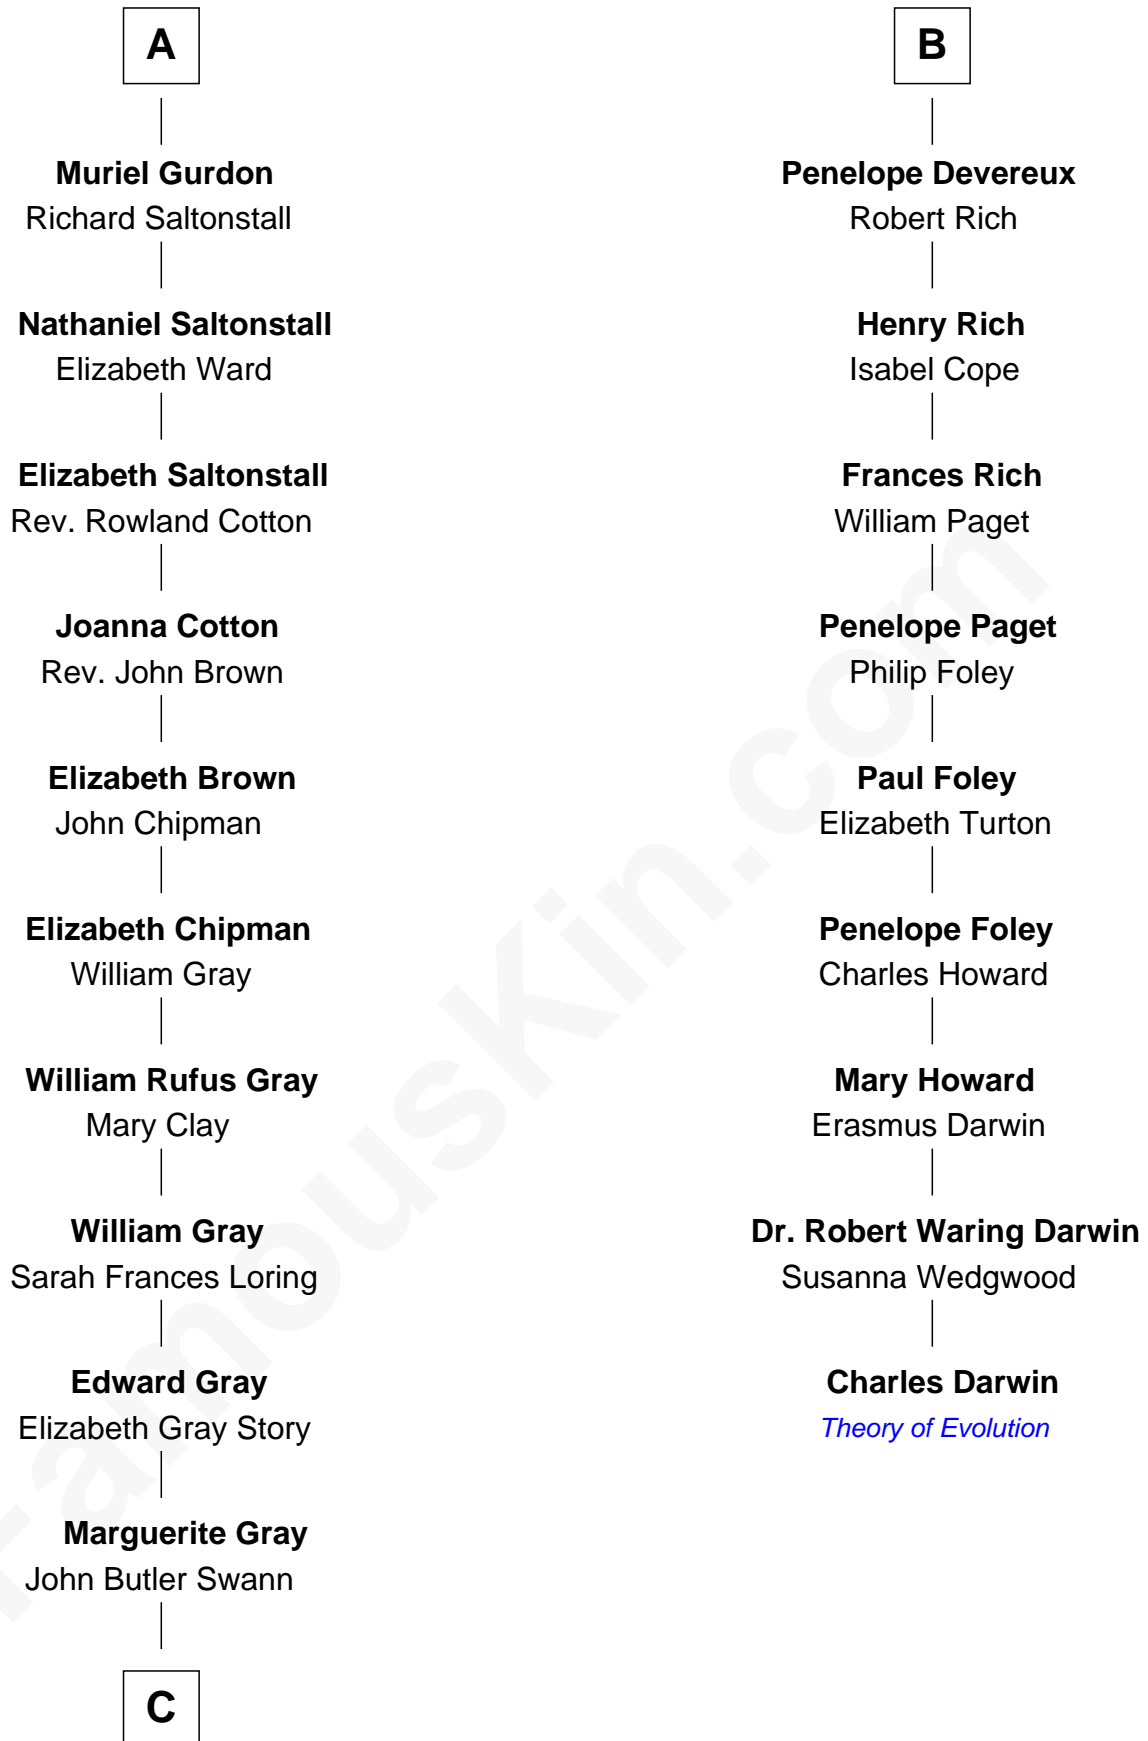

FamousKin.com
Relationship Chart of
Story Musgrave
NASA Astronaut

15th cousin 3 times removed of

Charles Darwin
Theory of Evolution

Sir Reynold Grey
 Margaret de Ros

C

—
Marguerite Swann

Percy Musgrave

—
Story Musgrave

NASA Astronaut

FamousKin.com