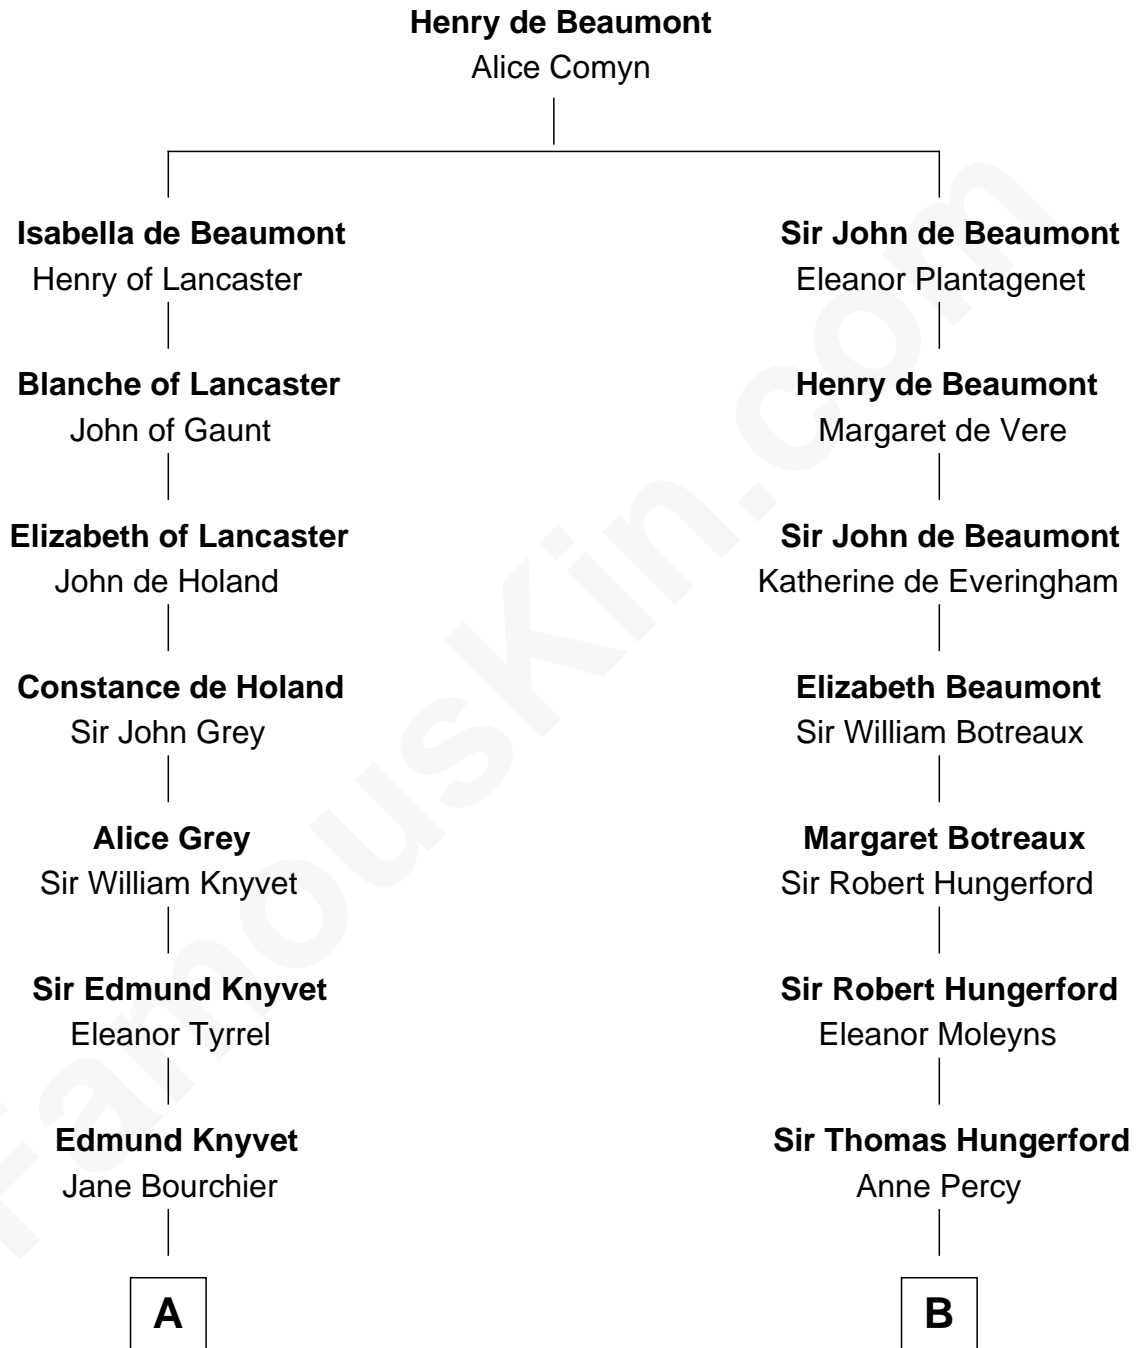

## Relationship Chart of

### Story Musgrave

NASA Astronaut

19th cousin 2 times removed of

**Charles Darwin**  
Theory of Evolution

**C**

**William Gray**  
Sarah Frances Loring

**Edward Gray**  
Elizabeth Gray Story

**Marguerite Gray**  
John Butler Swann

**Marguerite Swann**  
Percy Musgrave

**Story Musgrave**  
*NASA Astronaut*

**D**

**Mary Howard**  
Erasmus Darwin

**Dr. Robert Waring Darwin**  
Susanna Wedgwood

**Charles Darwin**  
*Theory of Evolution*