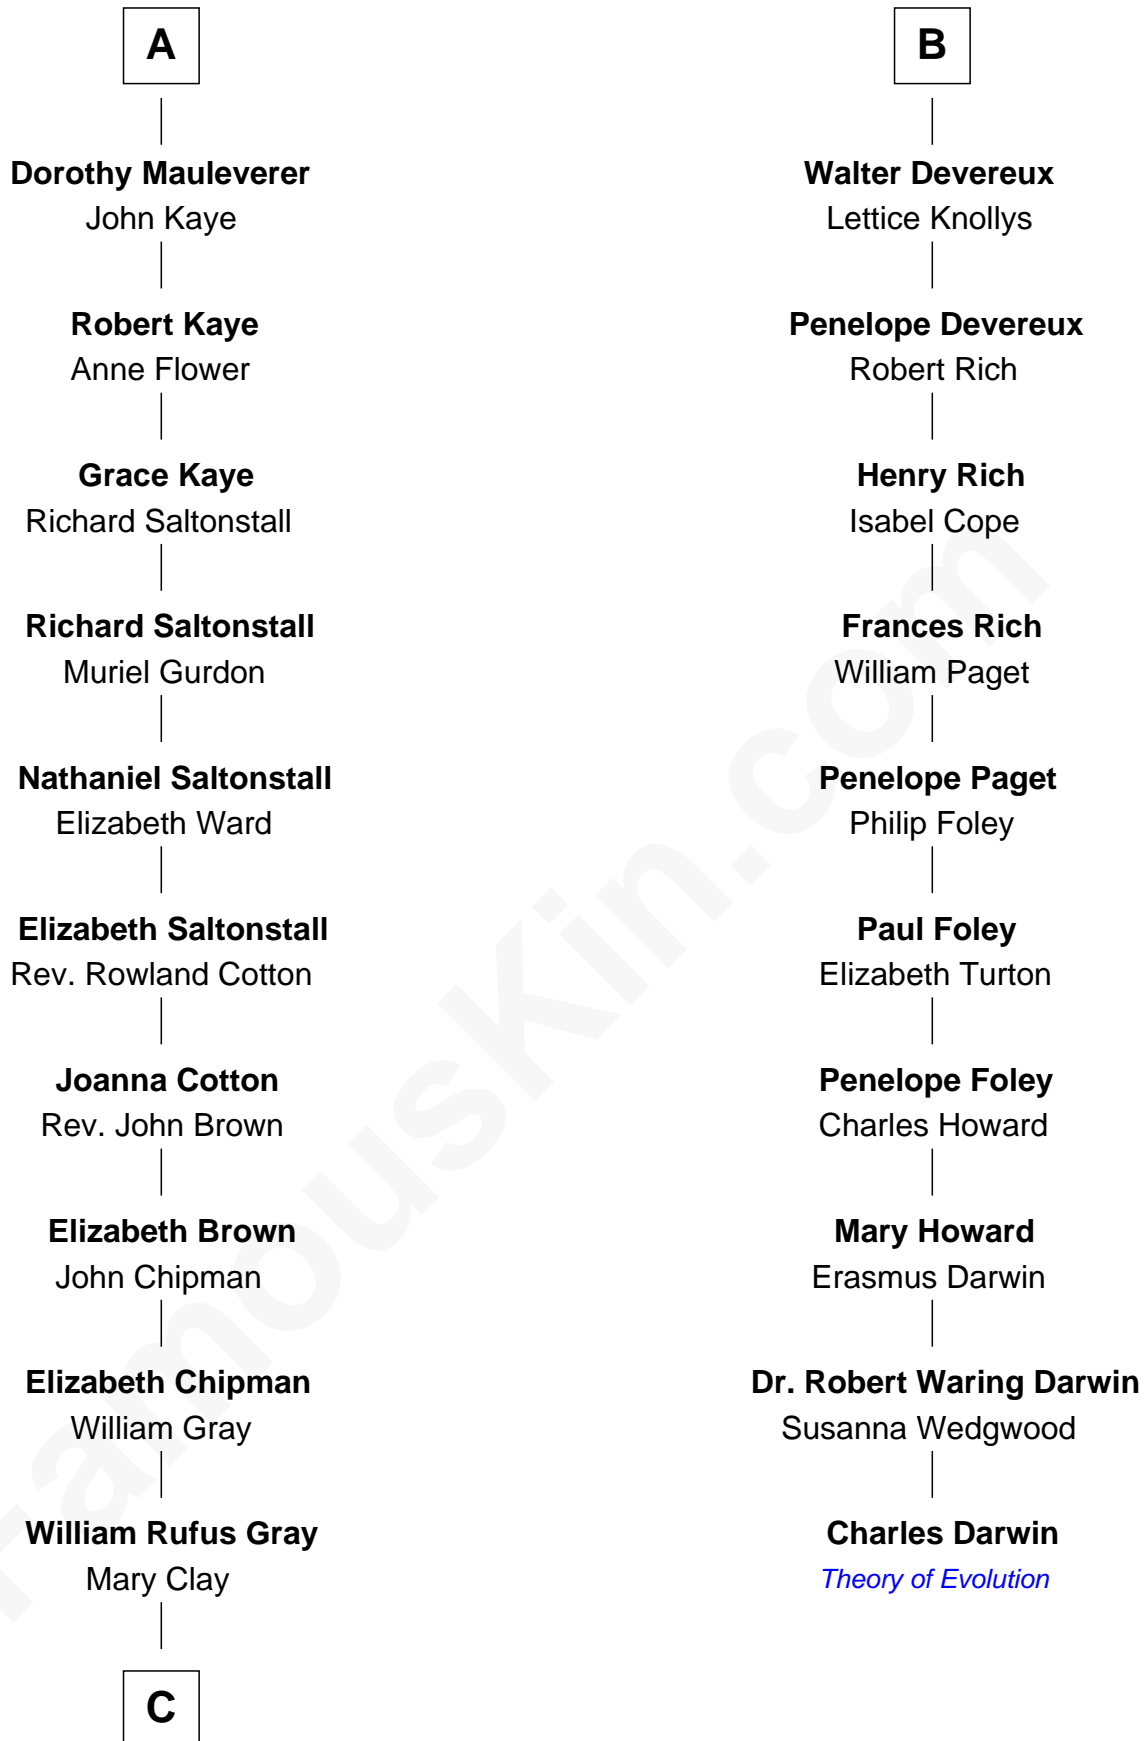

**FamousKin.com**  
**Relationship Chart of**  
**Story Musgrave**  
*NASA Astronaut*

16th cousin 5 times removed of

**Charles Darwin**  
*Theory of Evolution*

**C**

—  
**William Gray**  
Sarah Frances Loring

—  
**Edward Gray**  
Elizabeth Gray Story

—  
**Marguerite Gray**  
John Butler Swann

—  
**Marguerite Swann**  
Percy Musgrave

—  
**Story Musgrave**  
*NASA Astronaut*

FamousKin.com