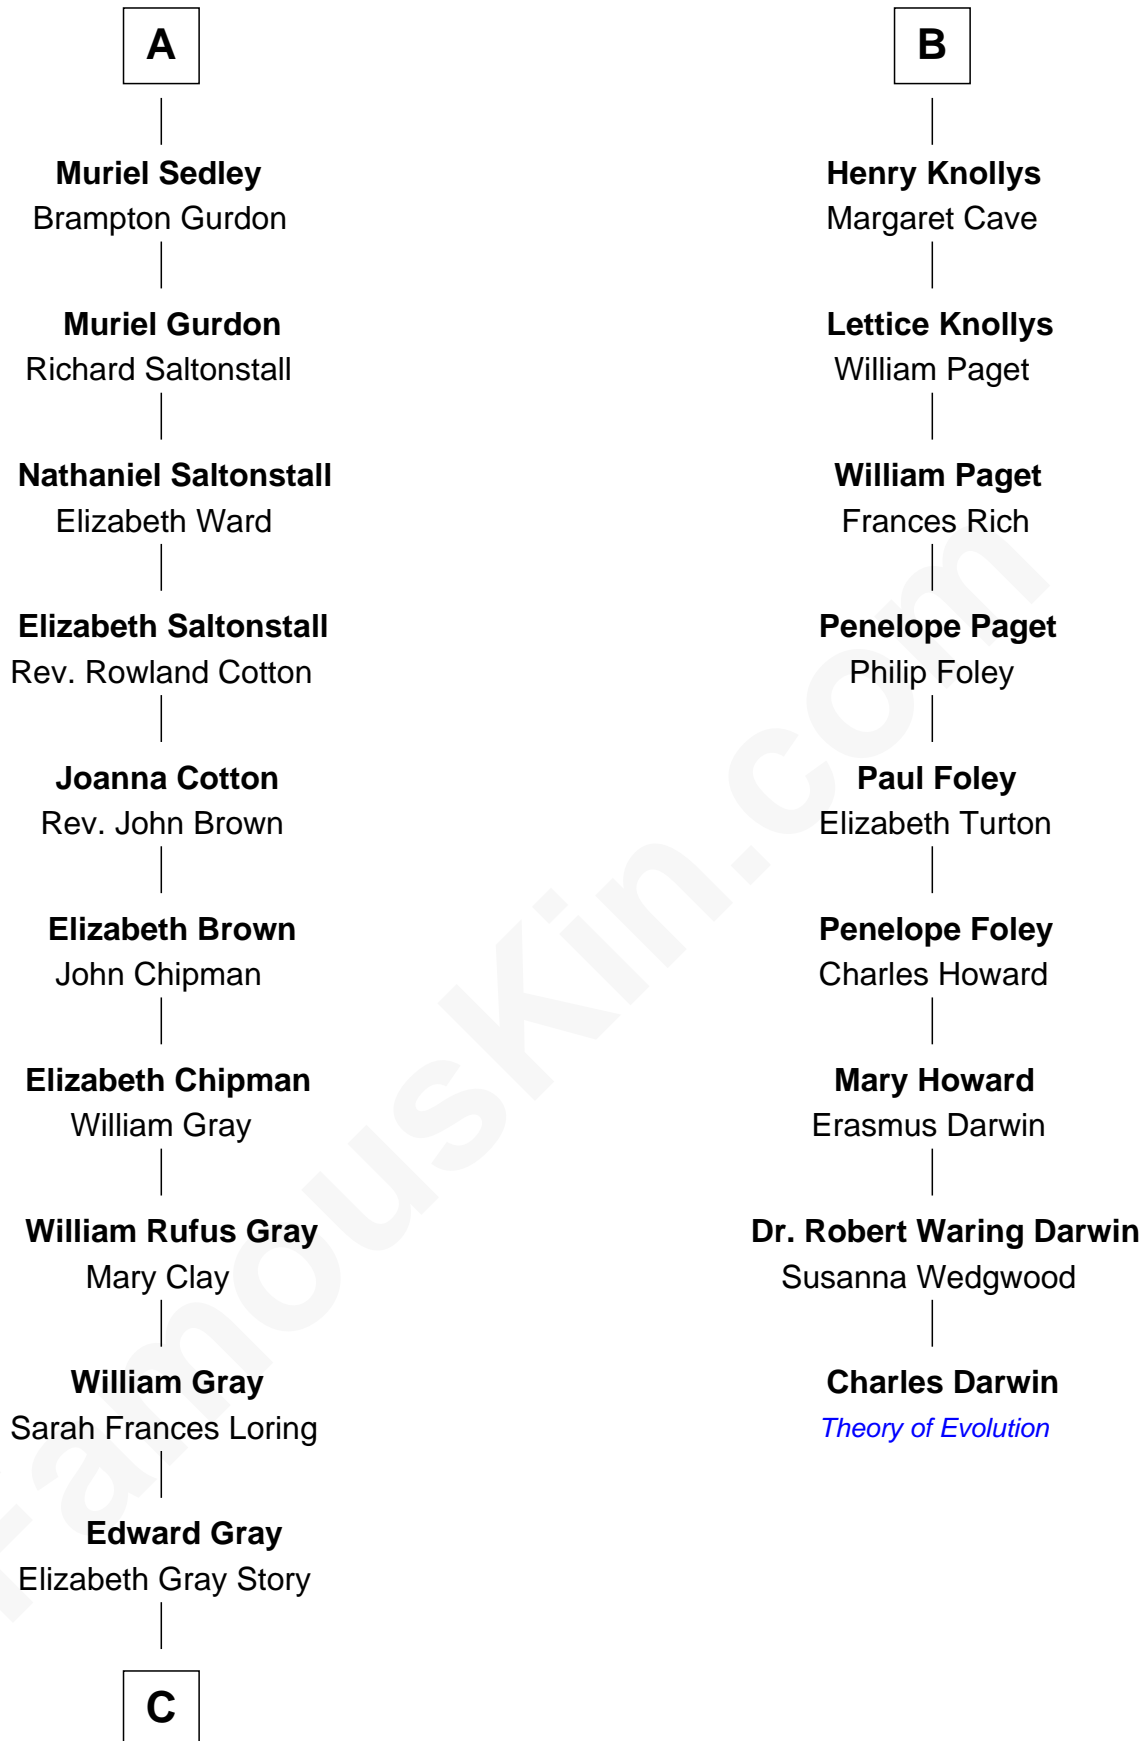

FamousKin.com

Relationship Chart of

Story Musgrave

NASA Astronaut

15th cousin 4 times removed of

Charles Darwin
Theory of Evolution

C

—
Marguerite Gray
John Butler Swann

—
Marguerite Swann
Percy Musgrave

—
Story Musgrave
NASA Astronaut

FamousKin.com