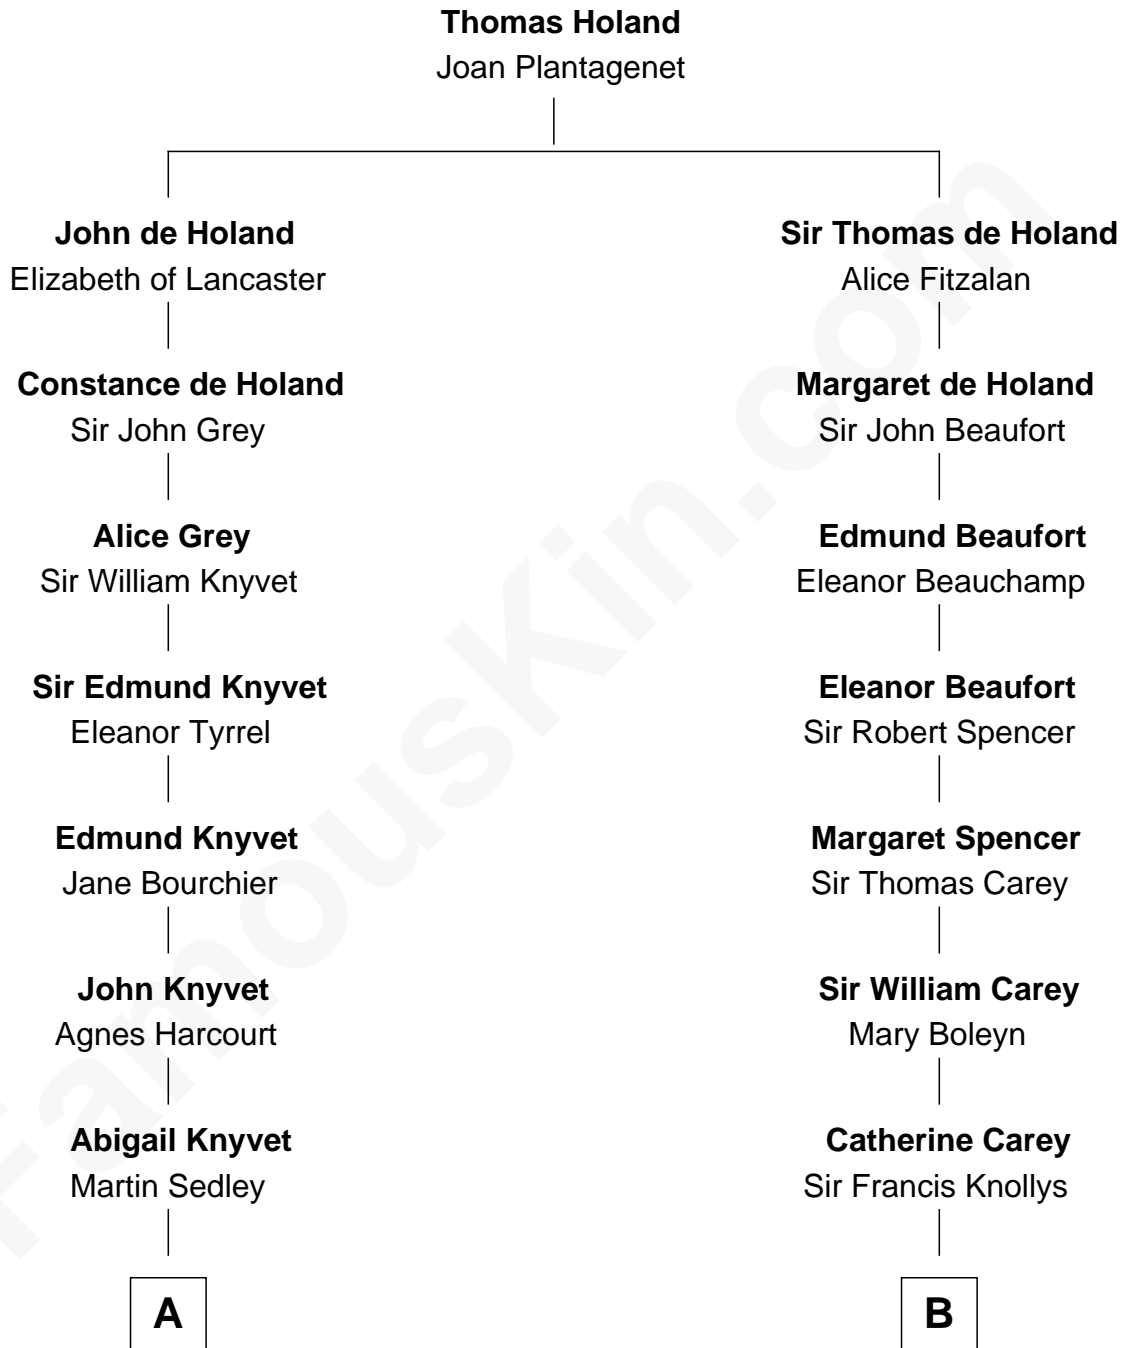

FamousKin.com

Relationship Chart of

Story Musgrave

NASA Astronaut

15th cousin 4 times removed of

Charles Darwin
Theory of Evolution

C

—
Marguerite Gray
John Butler Swann

—
Marguerite Swann
Percy Musgrave

—
Story Musgrave
NASA Astronaut

FamousKin.com