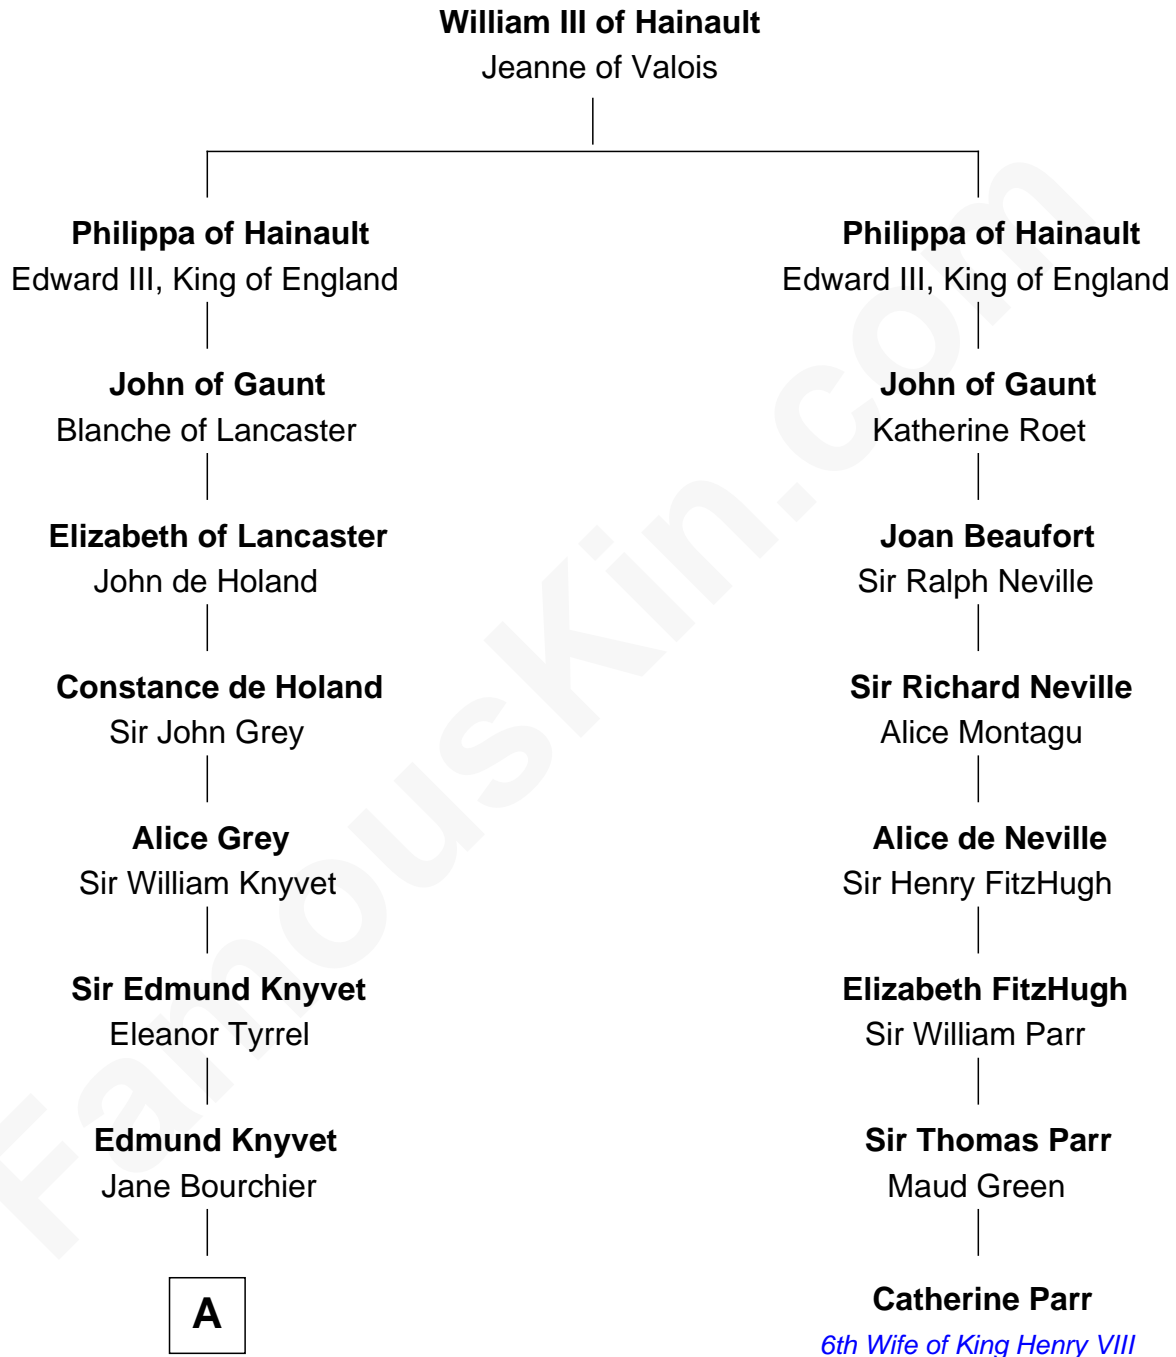

FamousKin.com

Relationship Chart of

Story Musgrave

NASA Astronaut

7th cousin 14 times removed of

Catherine Parr
6th Wife of King Henry VIII

A

John Knyvet
Agnes Harcourt