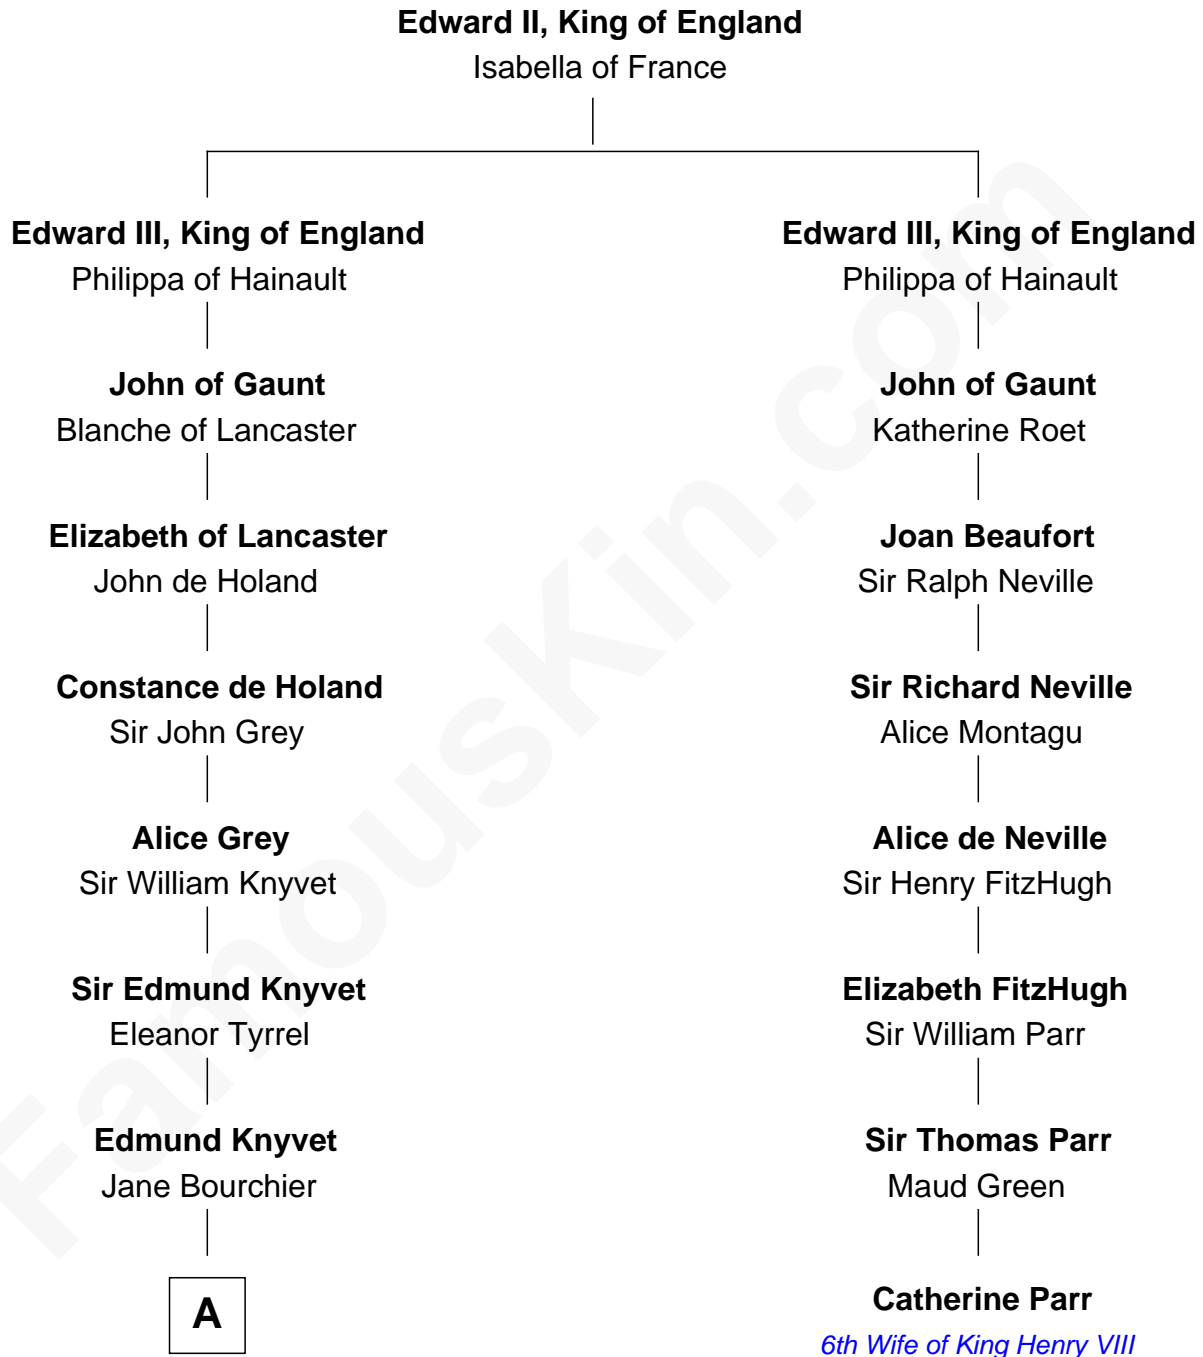

FamousKin.com

Relationship Chart of

Story Musgrave

NASA Astronaut

7th cousin 14 times removed of

Catherine Parr
6th Wife of King Henry VIII

A

John Knyvet
Agnes Harcourt

Elizabeth Chipman
William Gray

William Rufus Gray
Mary Clay

B

B

—
William Gray
Sarah Frances Loring

—
Edward Gray
Elizabeth Gray Story

—
Marguerite Gray
John Butler Swann

—
Marguerite Swann
Percy Musgrave