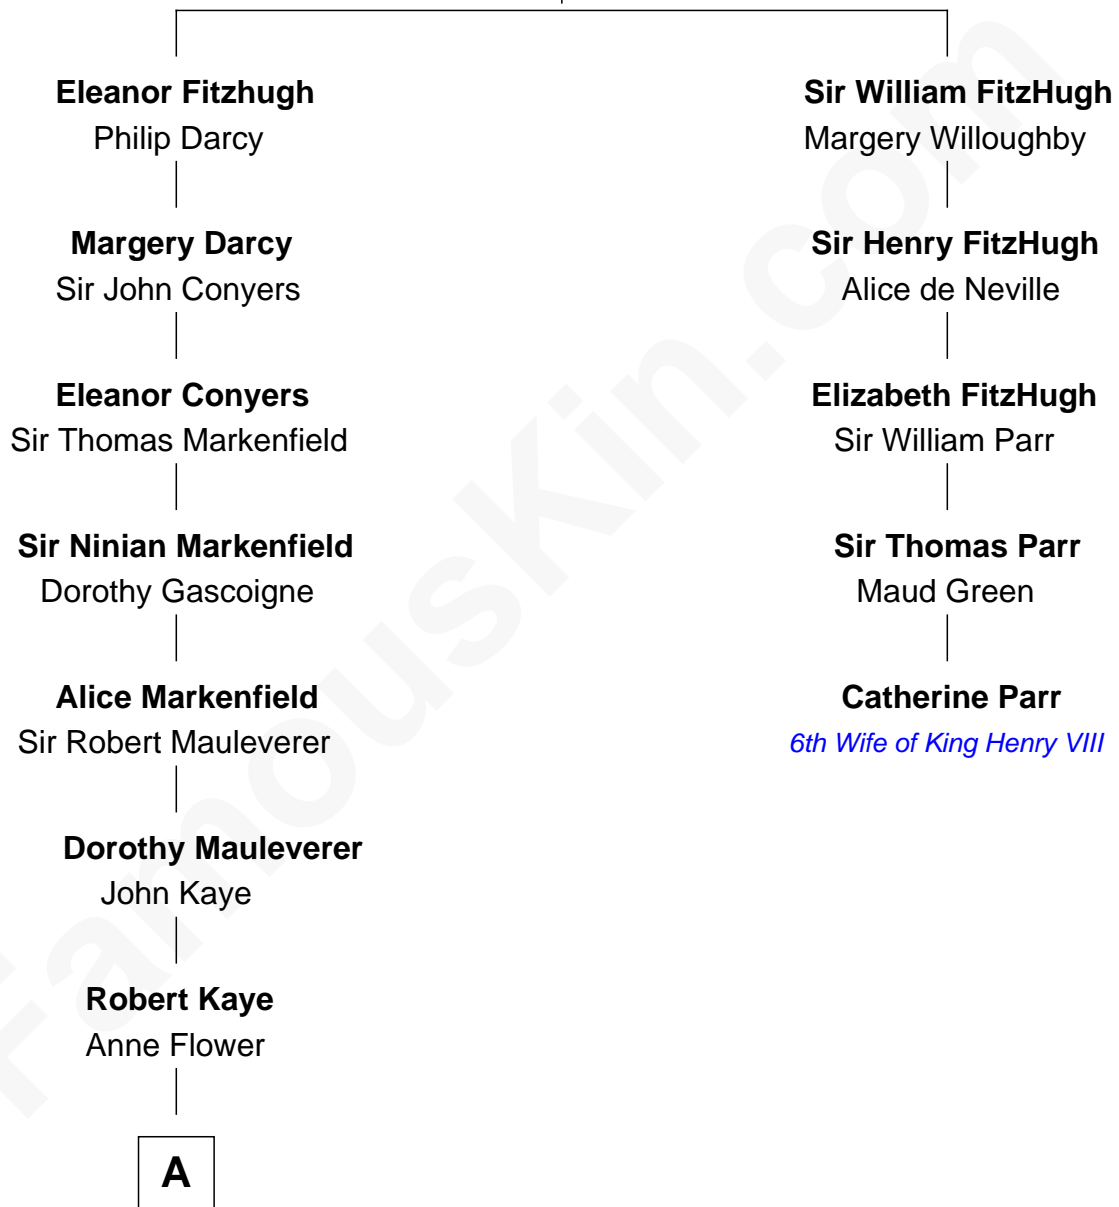

FamousKin.com Relationship Chart of

Story Musgrave

NASA Astronaut

4th cousin 15 times removed of

Catherine Parr

6th Wife of King Henry VIII

Henry FitzHugh

Elizabeth Grey

A

Grace Kaye

Richard Saltonstall

Richard Saltonstall

Muriel Gurdon

Nathaniel Saltonstall

Elizabeth Ward

Elizabeth Saltonstall

Mary Clay

William Gray

Sarah Frances Loring

Edward Gray

Elizabeth Gray Story

B

B

—
Marguerite Gray
John Butler Swann