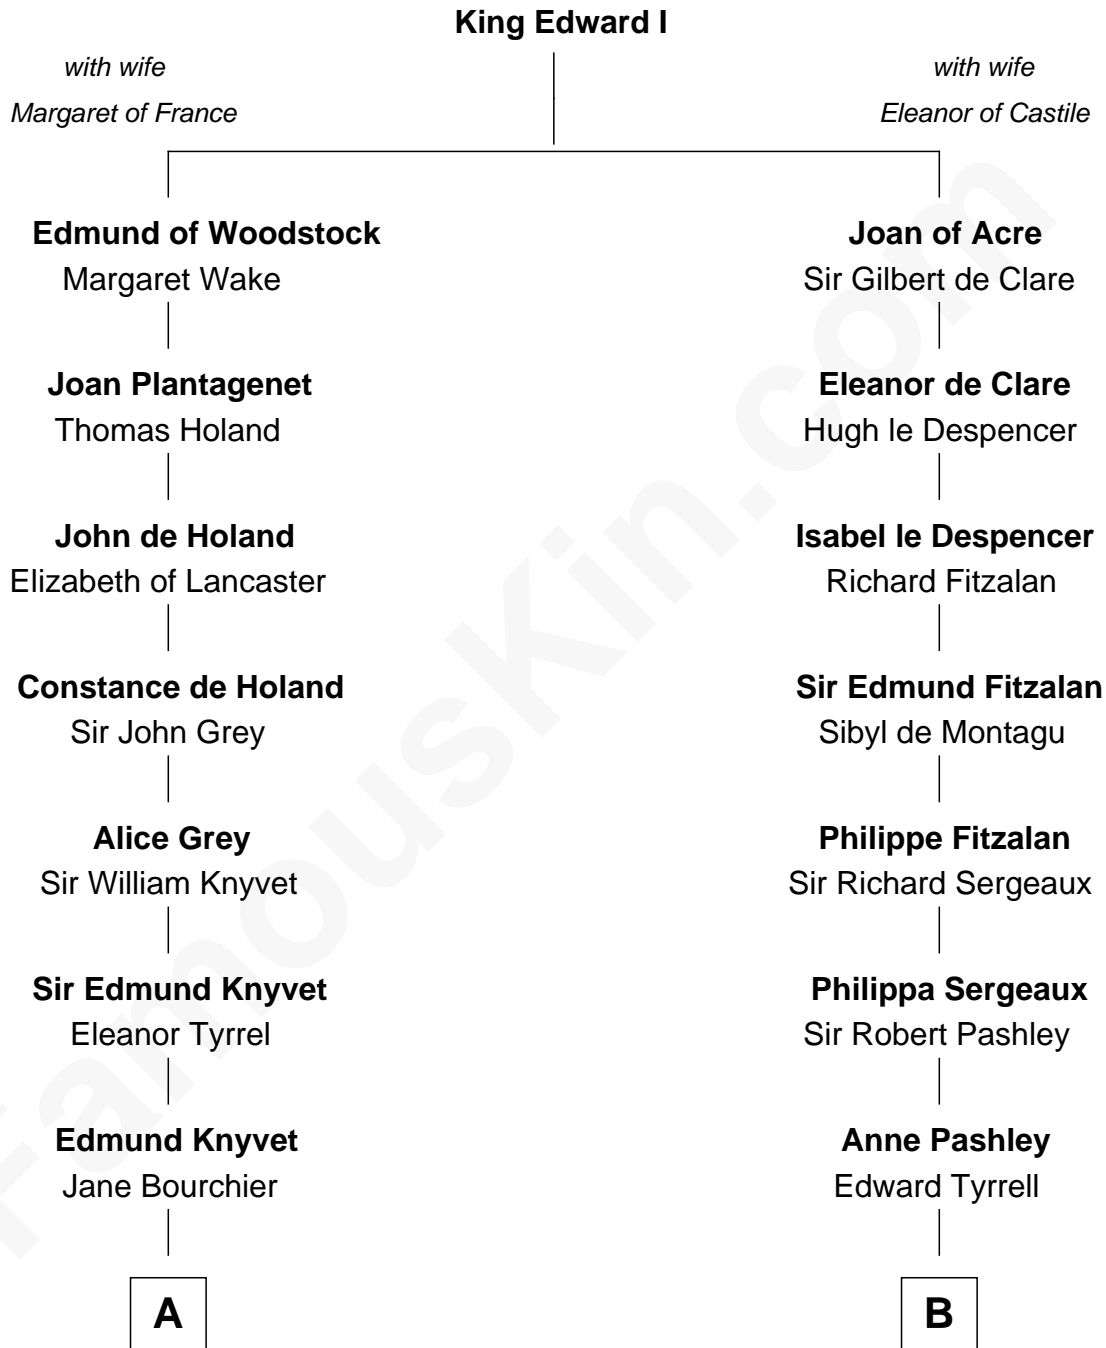

FamousKin.com

Relationship Chart of

Story Musgrave

NASA Astronaut

20th cousin 1 time removed of

General James Longstreet
Confederate Army - U.S. Civil War

C

William Gray
Sarah Frances Loring

Edward Gray
Elizabeth Gray Story

Marguerite Gray
John Butler Swann

Marguerite Swann
Percy Musgrave

Story Musgrave
NASA Astronaut

D

Deliverance Coward
James FitzRandolph

Hannah FitzRandolph
William Longstreet