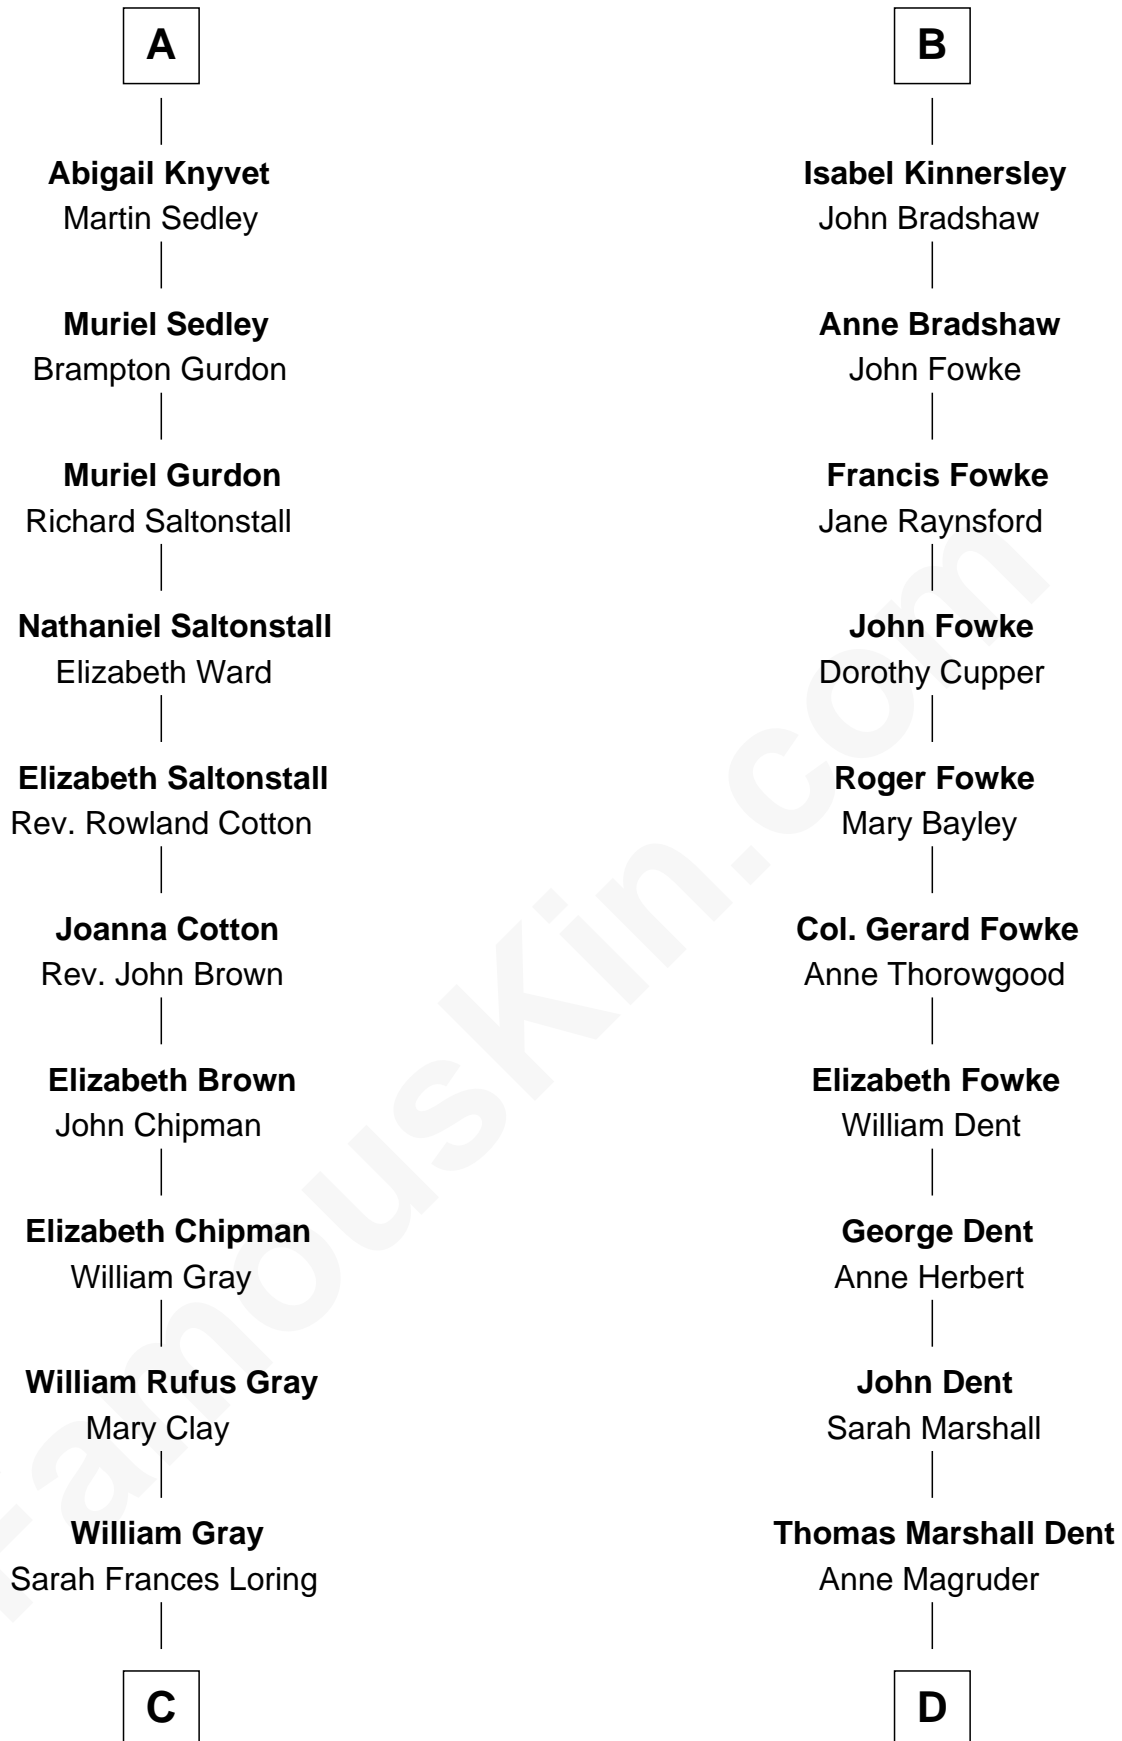

FamousKin.com
Relationship Chart of
Story Musgrave
NASA Astronaut

18th cousin 2 times removed of
General James Longstreet
Confederate Army - U.S. Civil War

C

Edward Gray
Elizabeth Gray Story

Marguerite Gray
John Butler Swann

Marguerite Swann
Percy Musgrave

Story Musgrave
NASA Astronaut

D

Mary Anna Dent
James Longstreet

General James Longstreet
Confederate Army - U.S. Civil War

FamousKin.com