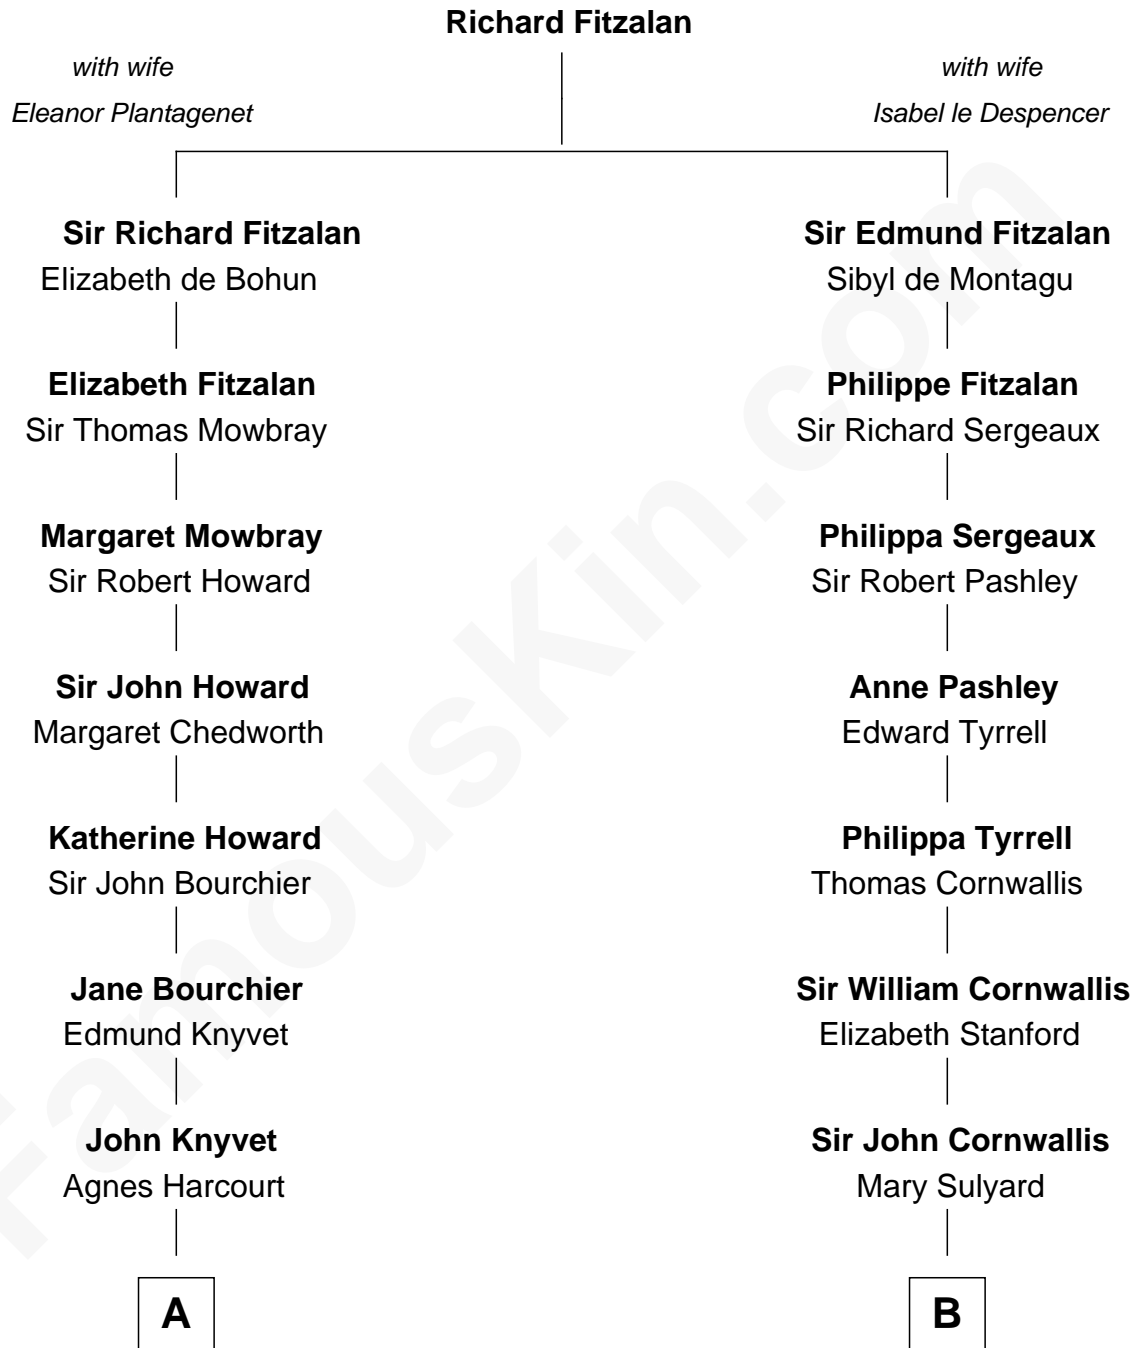

FamousKin.com

Relationship Chart of

Story Musgrave

NASA Astronaut

17th cousin 3 times removed of

General James Longstreet
Confederate Army - U.S. Civil War

C

—
Edward Gray
Elizabeth Gray Story

—
Marguerite Gray
John Butler Swann

—
Marguerite Swann
Percy Musgrave

—
Story Musgrave
NASA Astronaut

FamousKin.com