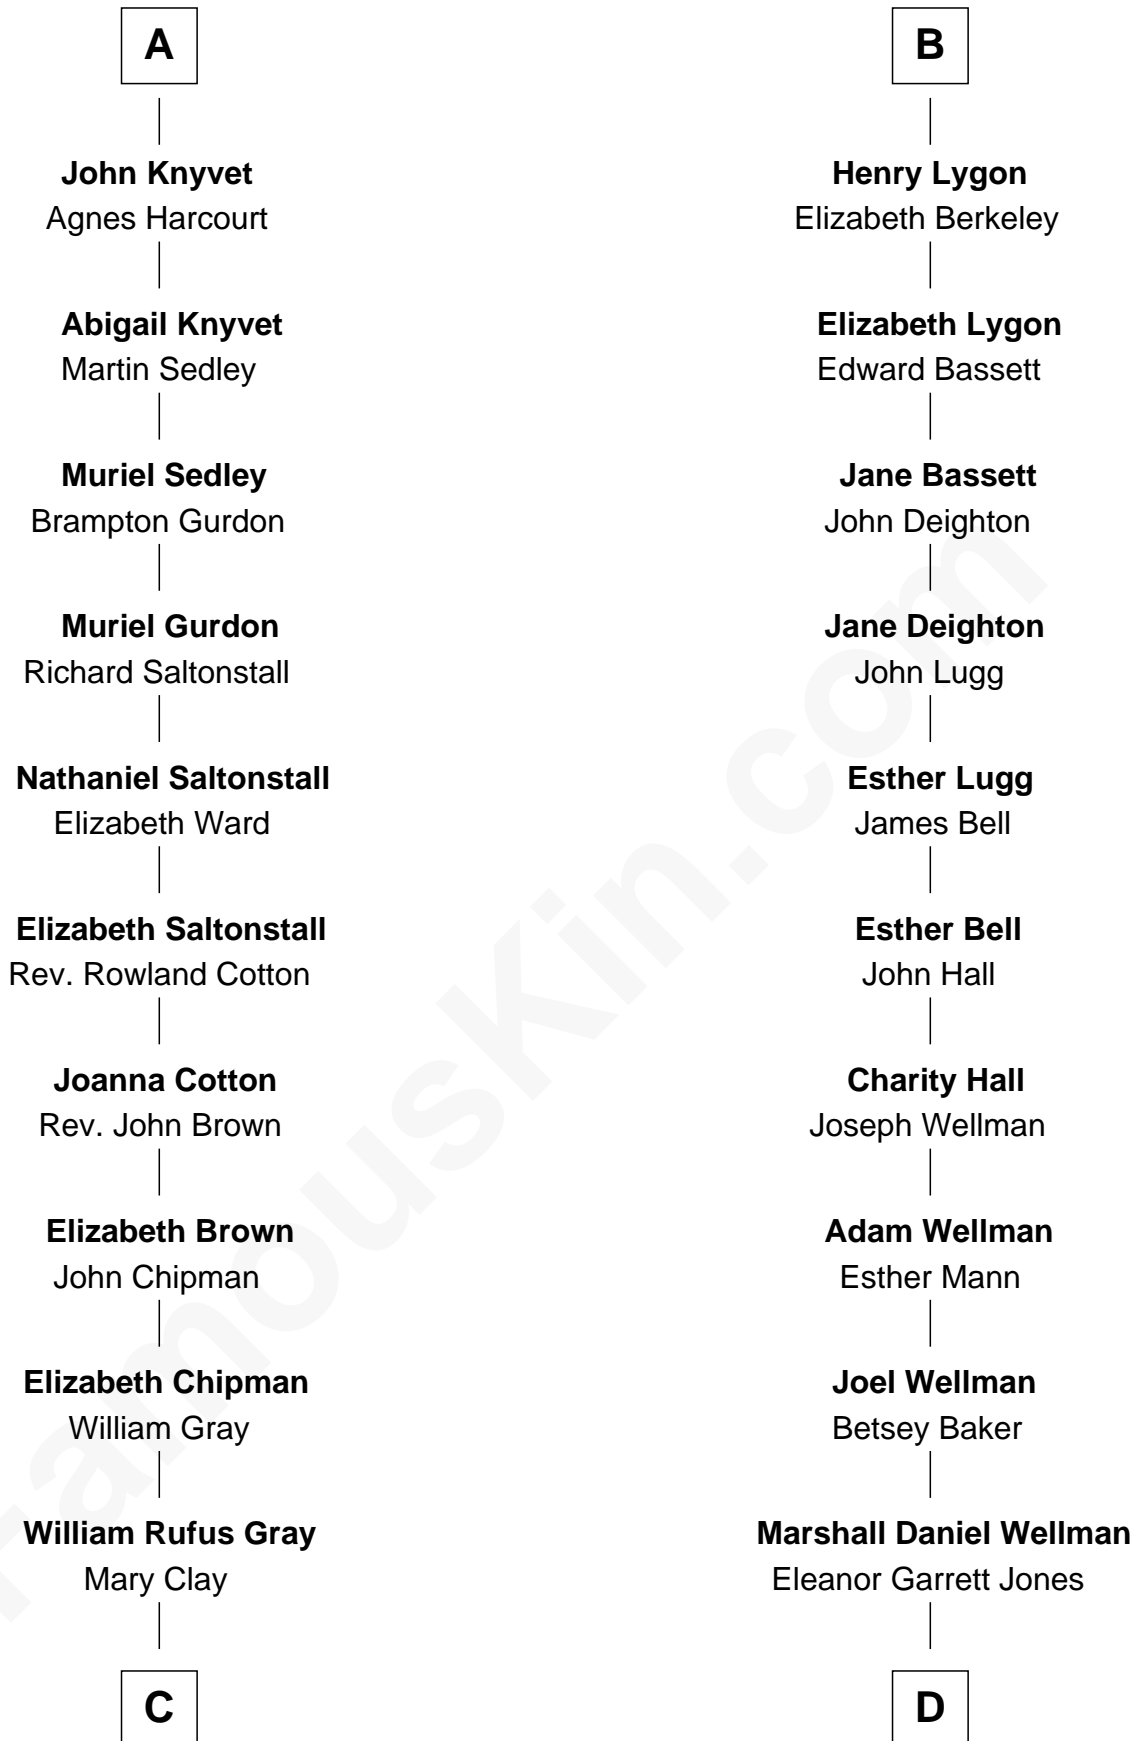

**FamousKin.com**  
**Relationship Chart of**  
**Story Musgrave**  
*NASA Astronaut*

**18th cousin 3 times removed of**  
**Jack London**  
*Author of "The Call of the Wild"*

**Sir Ralph Basset**  
 Joan - - - - -

**Sir John Knyvet**  
 Alice Lynne

**Eleanor Aylesbury**  
 Sir Humphrey Stafford

**Sir William Knyvet**  
 Alice Grey

**Elizabeth Stafford**  
 Sir Richard de Beauchamp

**Sir Edmund Knyvet**  
 Eleanor Tyrrel

**Anne de Beauchamp**  
 Sir Richard Lygon

**Edmund Knyvet**  
 Jane Bouchier

**Sir Richard Lygon**  
 Margaret Greville

**A**

**B**

**C**

**William Gray**  
Sarah Frances Loring

**Edward Gray**  
Elizabeth Gray Story

**Marguerite Gray**  
John Butler Swann

**Marguerite Swann**  
Percy Musgrave

**Story Musgrave**  
*NASA Astronaut*

**D**

**Flora Wellman**  
William Henry Chaney

**Jack London**  
*Author of "The Call of the Wild"*