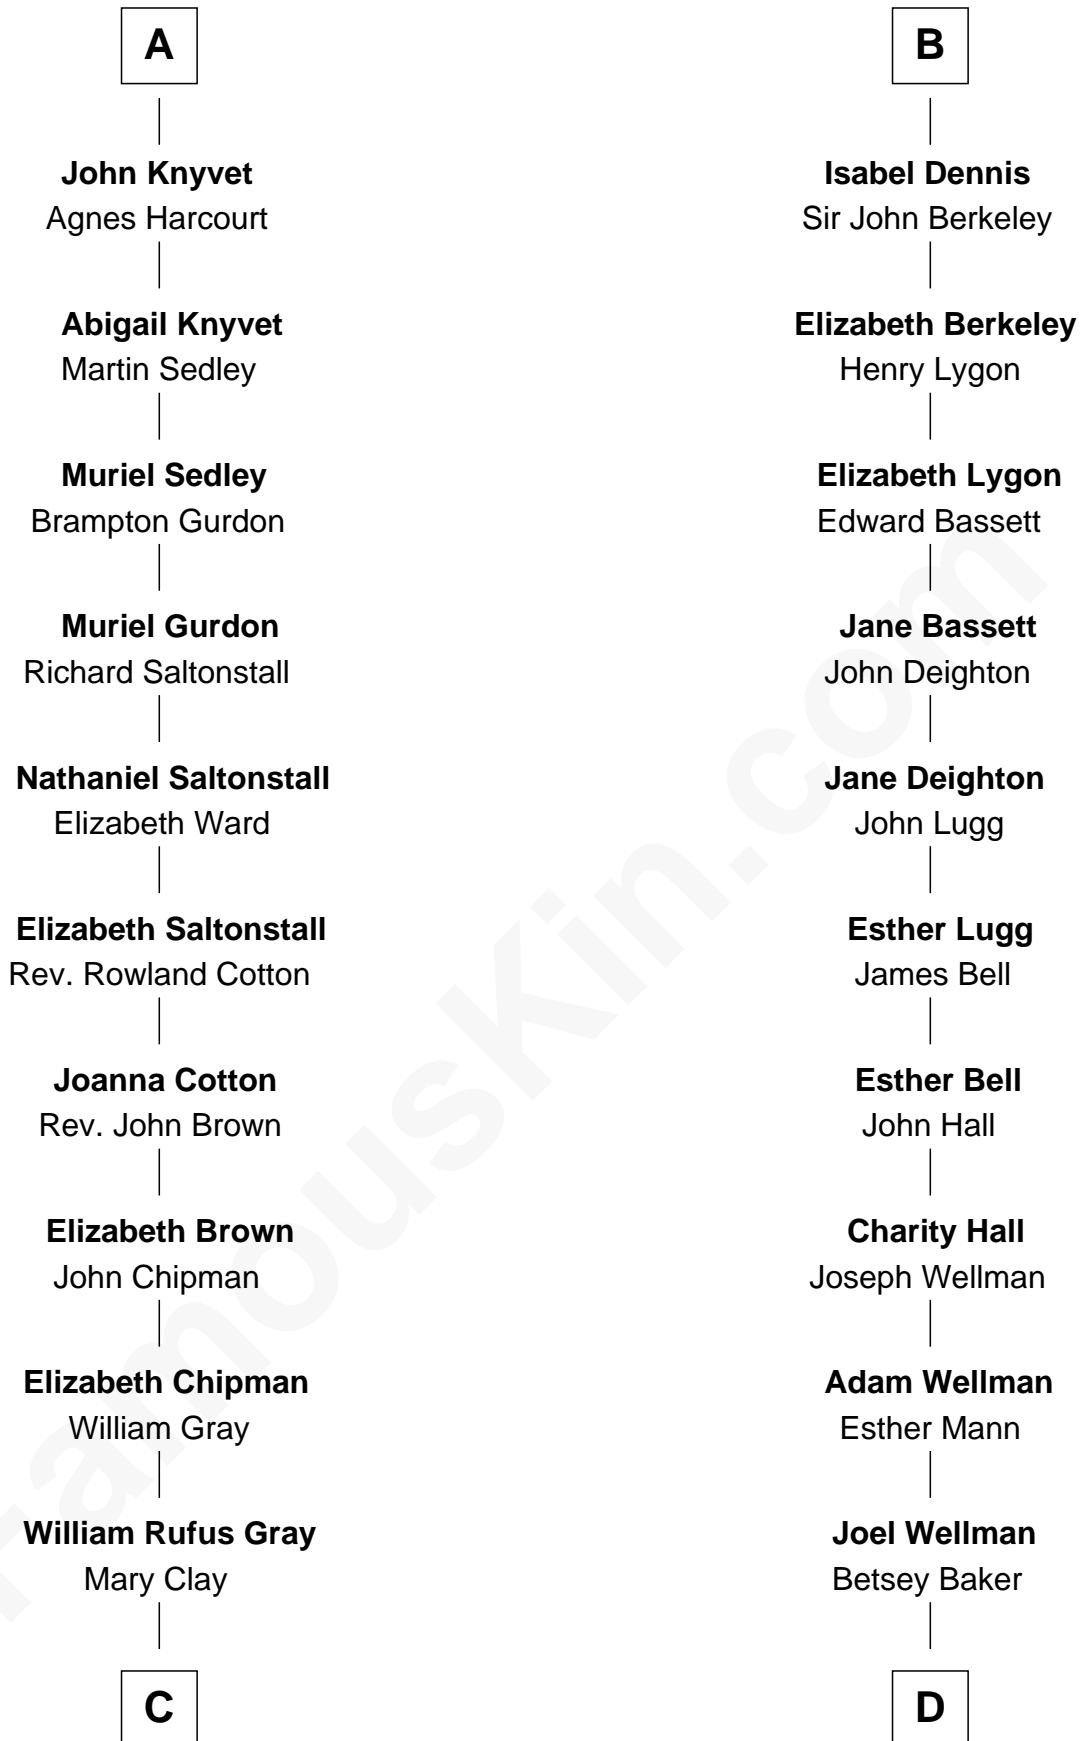

**FamousKin.com**  
**Relationship Chart of**  
**Story Musgrave**  
*NASA Astronaut*

**19th cousin 2 times removed of**  
**Jack London**  
*Author of "The Call of the Wild"*

**C**

**William Gray**  
Sarah Frances Loring

**Edward Gray**  
Elizabeth Gray Story

**Marguerite Gray**  
John Butler Swann

**Marguerite Swann**  
Percy Musgrave

**Story Musgrave**  
*NASA Astronaut*

**D**

**Marshall Daniel Wellman**  
Eleanor Garrett Jones