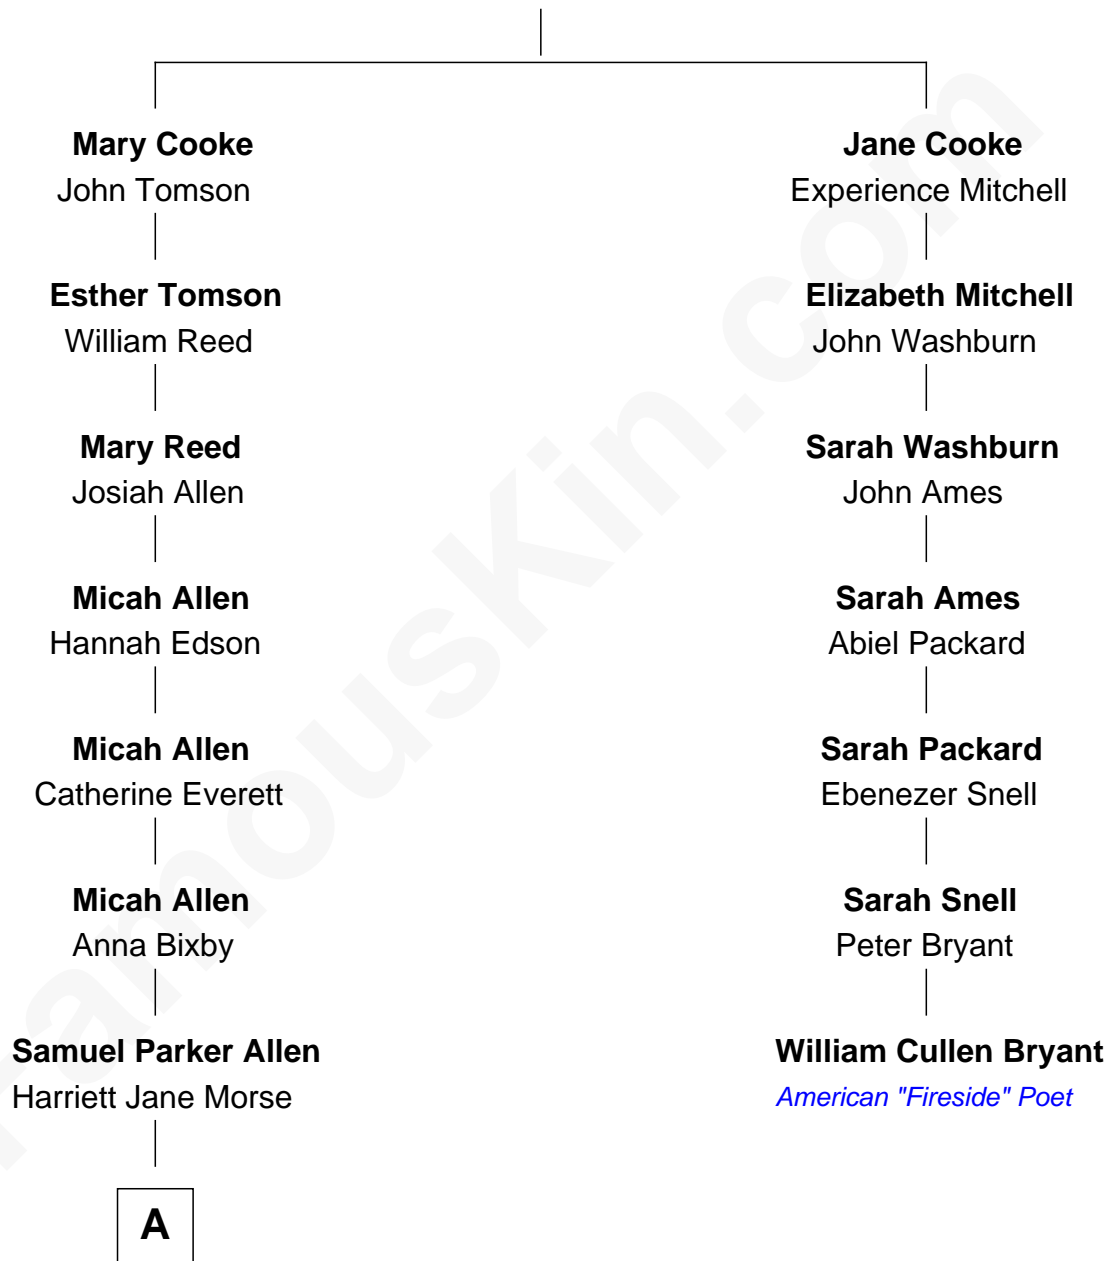

FamousKin.com
Relationship Chart of
Story Musgrave
NASA Astronaut

6th cousin 4 times removed of

William Cullen Bryant
American "Fireside" Poet

Francis Cooke
 Hester le Mahieu

A

—
Harriett Ann Allen
Dr. Charles Burnham Porter

—
Edith Elise Porter
Dr. Percy B. Musgrave

—
Percy Musgrave
Marguerite Swann

—
Story Musgrave
NASA Astronaut

FamousKin.com