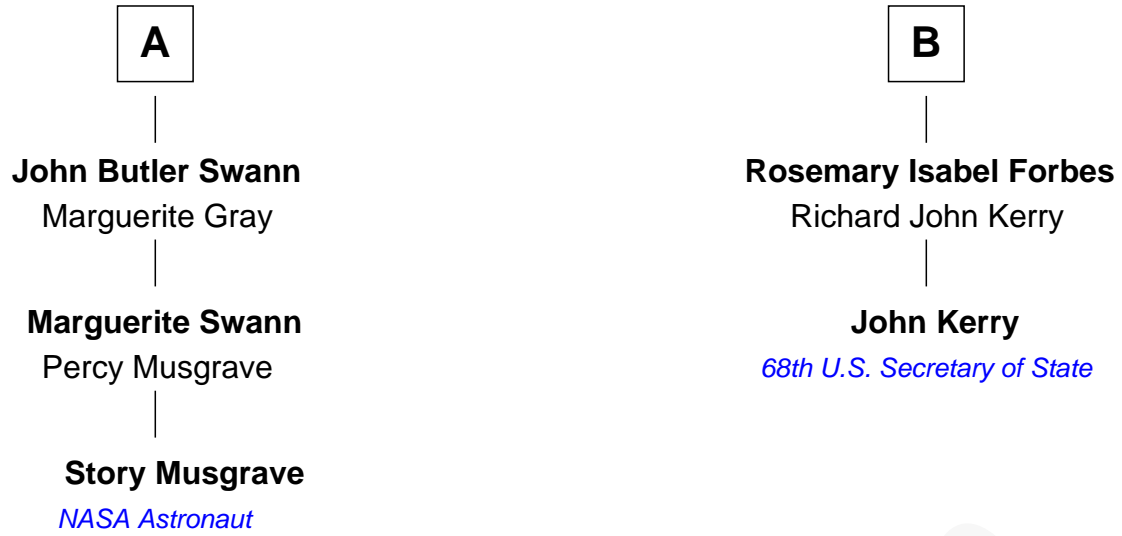

# FamousKin.com Relationship Chart of

**Story Musgrave**

*NASA Astronaut*

8th cousin 1 time removed of

**John Kerry**

*68th U.S. Secretary of State*

**Edward Griswold**

Margaret - - - - -

**Lilian Louisa Butler**  
John Swann

**A**

**Mary Griswold**

Timothy Phelps

**William Phelps**  
Abigail Mudge

**William Phelps**  
Anna Bishop

**Roxana Phelps**  
Stephen Clarke

**William Mather Clarke**  
Isabella Staples

**Isabel Clarke**  
Francis Blackwell Forbes

**James Grant Forbes**  
Margaret Tyndal Winthrop

**B**

FamousKin.com