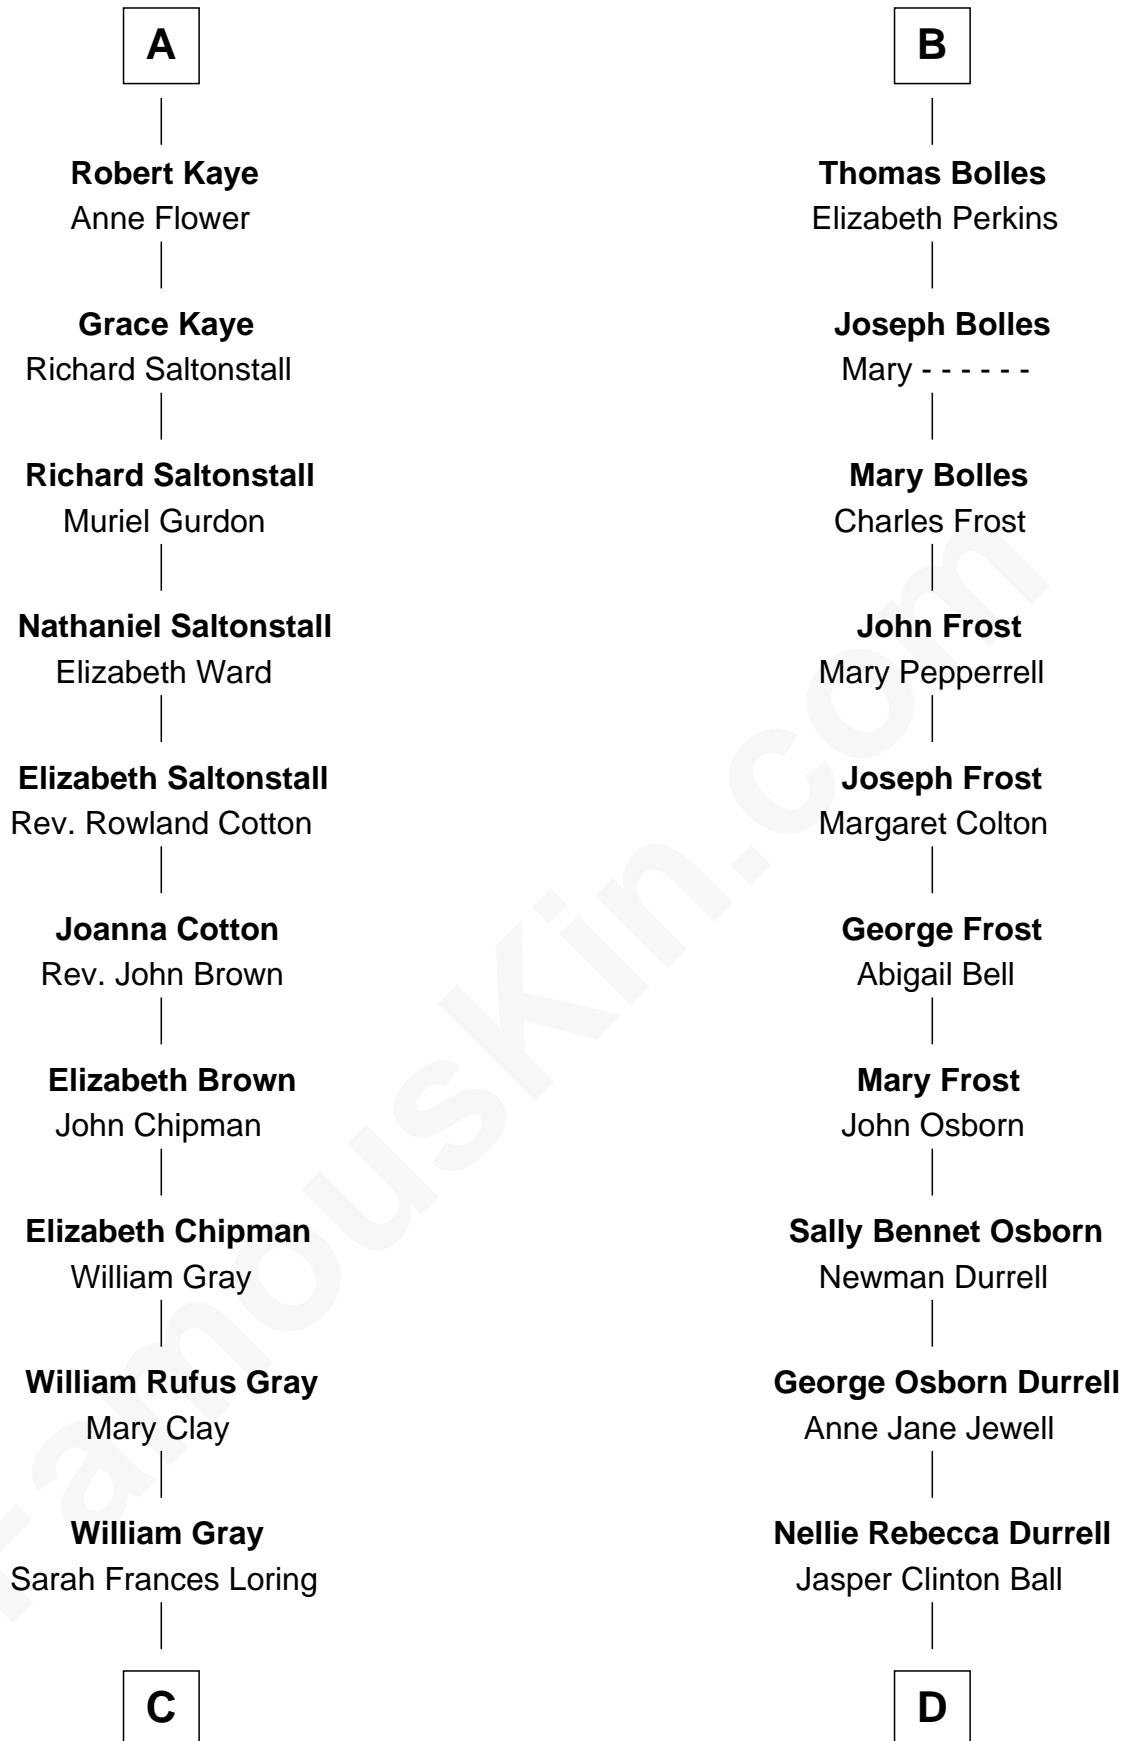

## Relationship Chart of

### Story Musgrave

NASA Astronaut

18th cousin 2 times removed of

**Lucille Ball**  
TV Actress - "I Love Lucy"

**C**

**Edward Gray**  
Elizabeth Gray Story

**Marguerite Gray**  
John Butler Swann

**Marguerite Swann**  
Percy Musgrave

**Story Musgrave**  
*NASA Astronaut*

**D**

**Henry Durrell Ball**  
Desiree Evelyn Hunt

**Lucille Ball**  
*TV Actress - "I Love Lucy"*

FamousKin.com