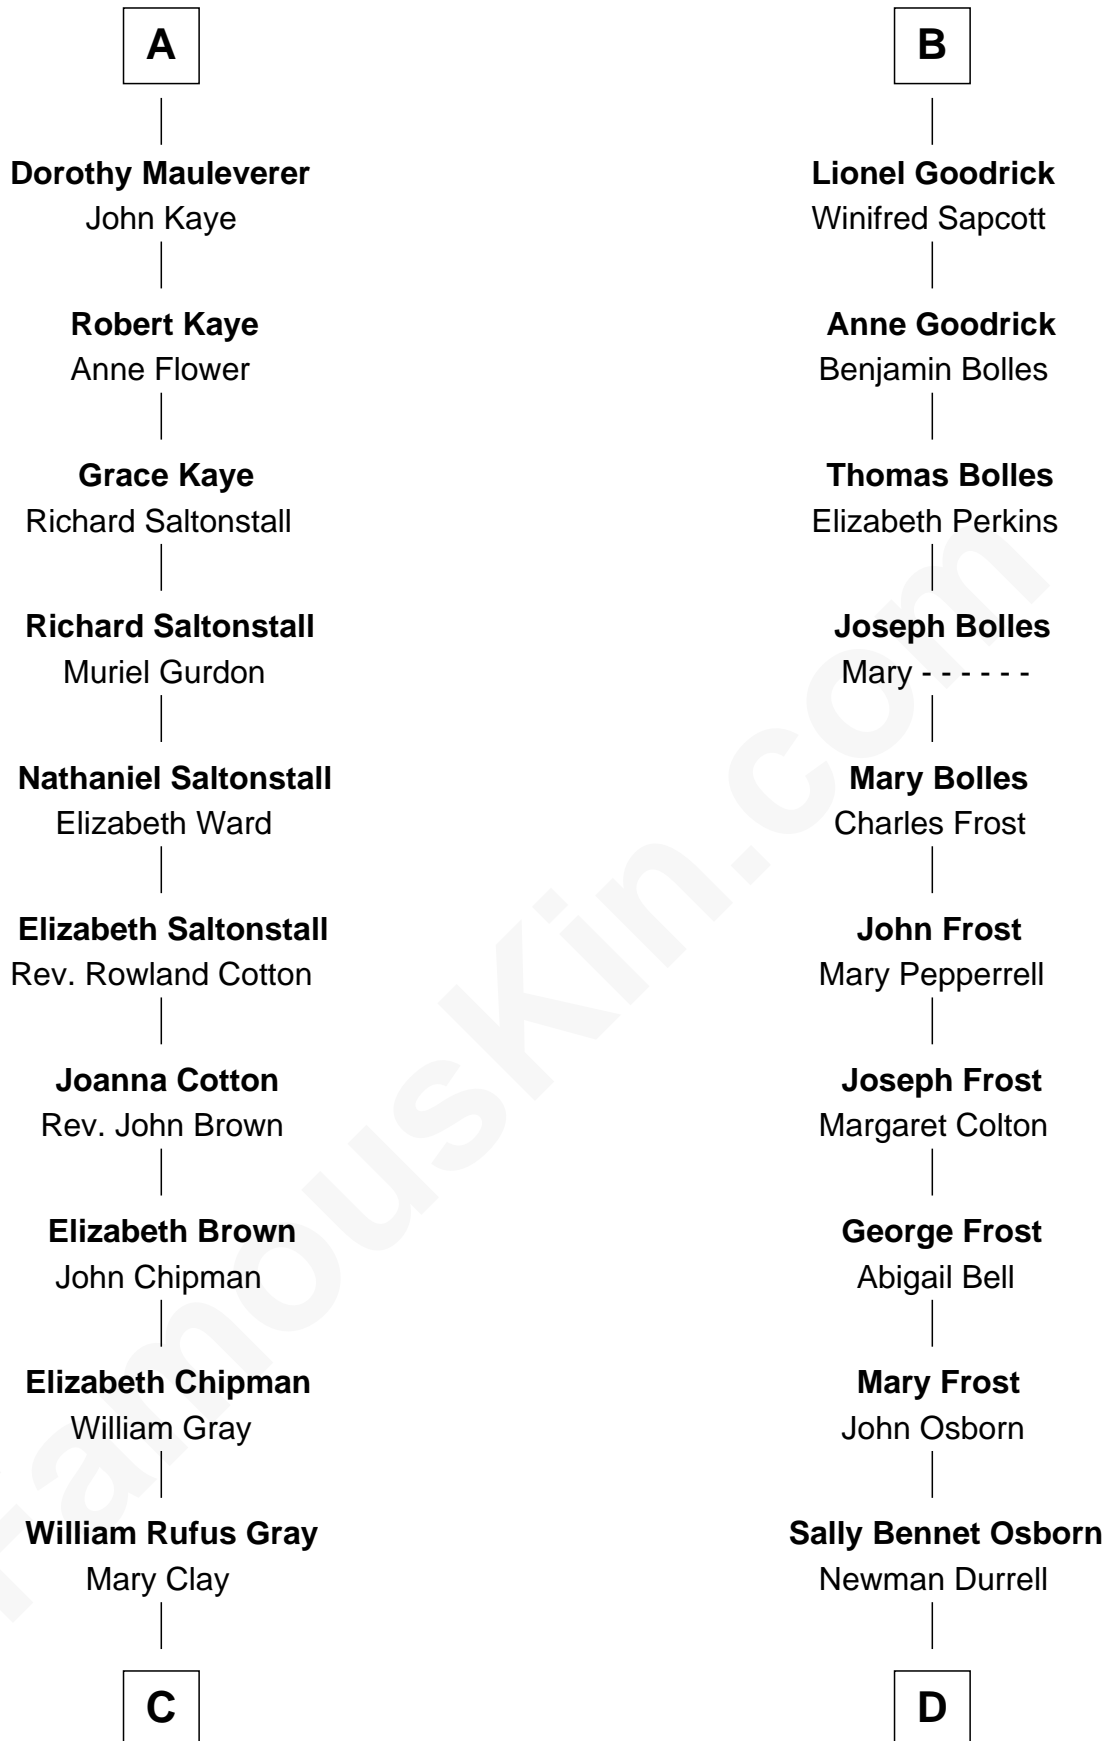

# FamousKin.com Relationship Chart of

**Story Musgrave**

*NASA Astronaut*

20th cousin 1 time removed of

**Lucille Ball**

*TV Actress - "I Love Lucy"*

**Sir Henry de Percy**

*Idoine de Clifford*

**C**

**William Gray**  
Sarah Frances Loring

**Edward Gray**  
Elizabeth Gray Story

**Marguerite Gray**  
John Butler Swann

**Marguerite Swann**  
Percy Musgrave

**Story Musgrave**  
*NASA Astronaut*

**D**