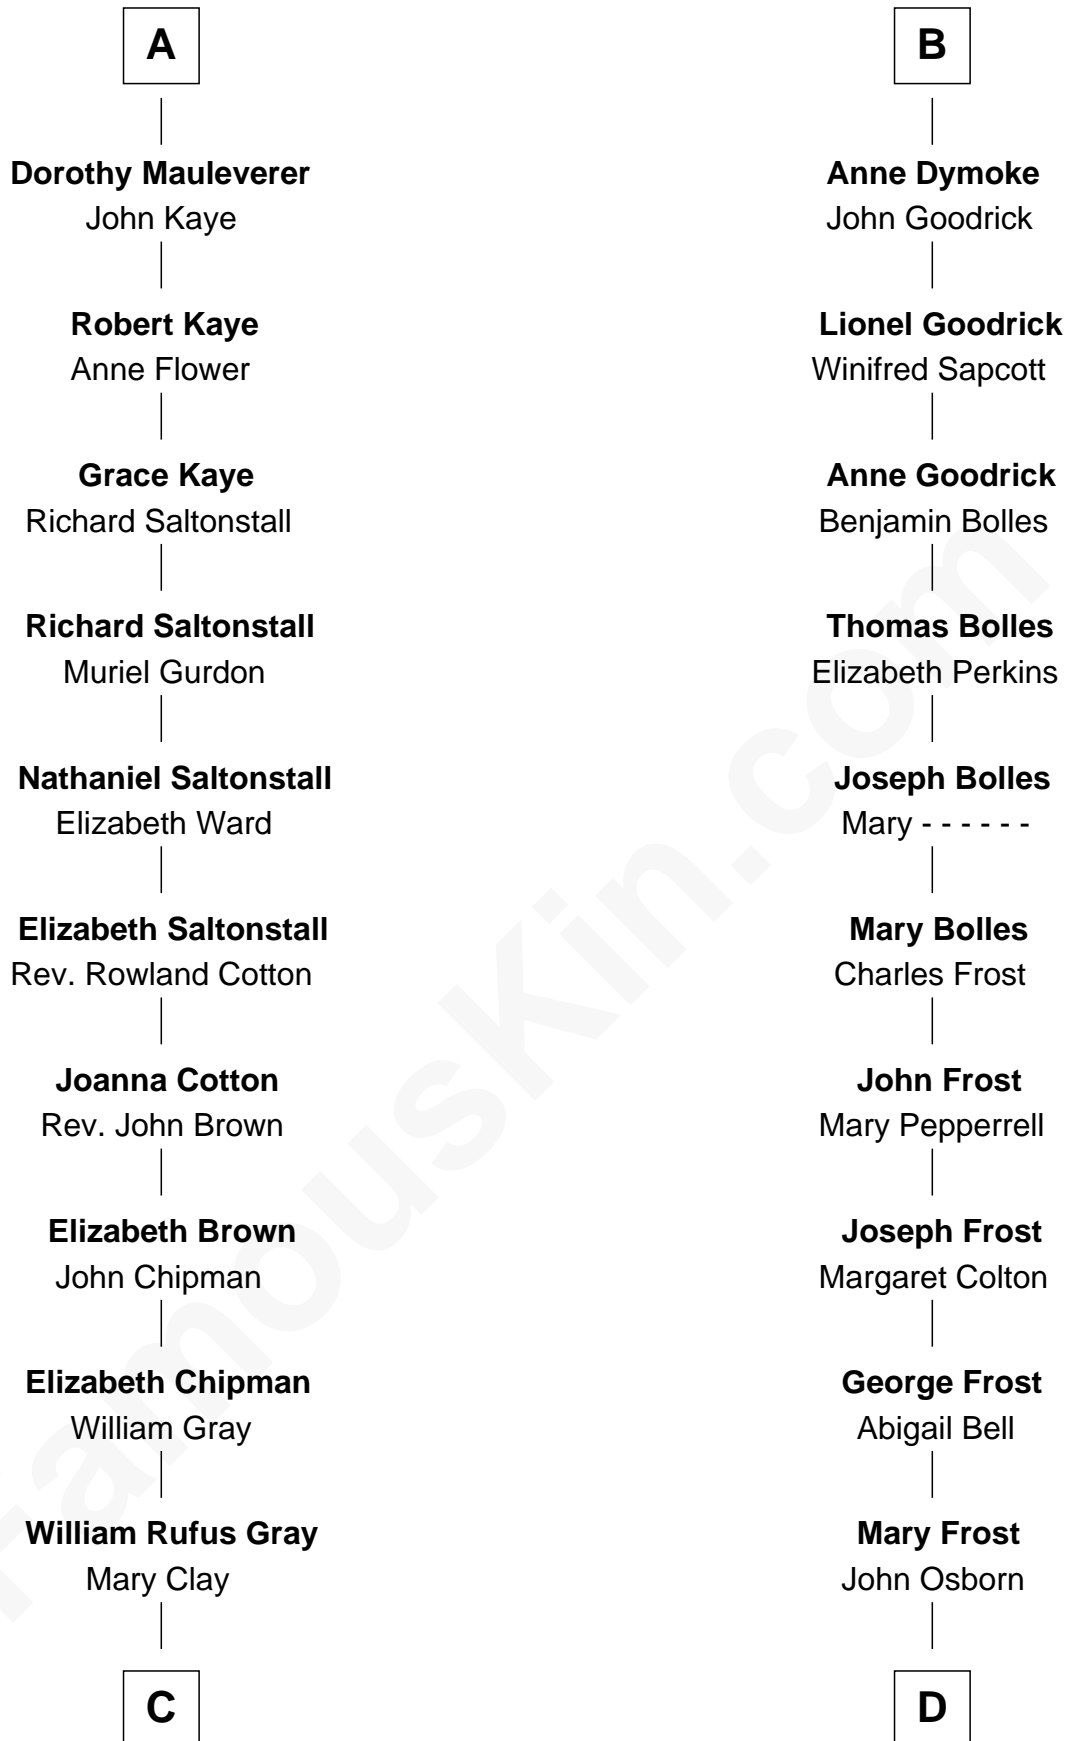

FamousKin.com Relationship Chart of

Story Musgrave

NASA Astronaut

21st cousin of

Lucille Ball

TV Actress - "I Love Lucy"

Sir Maurice de Berkeley

Eve la Zouche

Thomas de Berkeley
Katherine de Clyvedon

Sir John Berkeley
Elizabeth Betteshorne

Eleanor Berkeley
Sir Richard Poynings

Eleanor Poynings
Sir Henry Percy

Margaret Percy
Sir William Gascoigne

Dorothy Gascoigne
Sir Ninian Markenfield

Alice Markenfield
Sir Robert Mauleverer

A

Isabel de Berkeley
Sir Robert de Clifford

Sir Roger de Clifford
Maud de Beauchamp

Katherine de Clifford
Sir Ralph de Greystoke

Maud de Greystoke
Eudo de Welles

Sir Lionel de Welles
Joan de Waterton

Margaret de Welles
Sir Thomas Dymoke

Sir Lionel Dymoke
Joanna Griffith

B

C

William Gray
Sarah Frances Loring

Edward Gray
Elizabeth Gray Story

Marguerite Gray
John Butler Swann

Marguerite Swann
Percy Musgrave