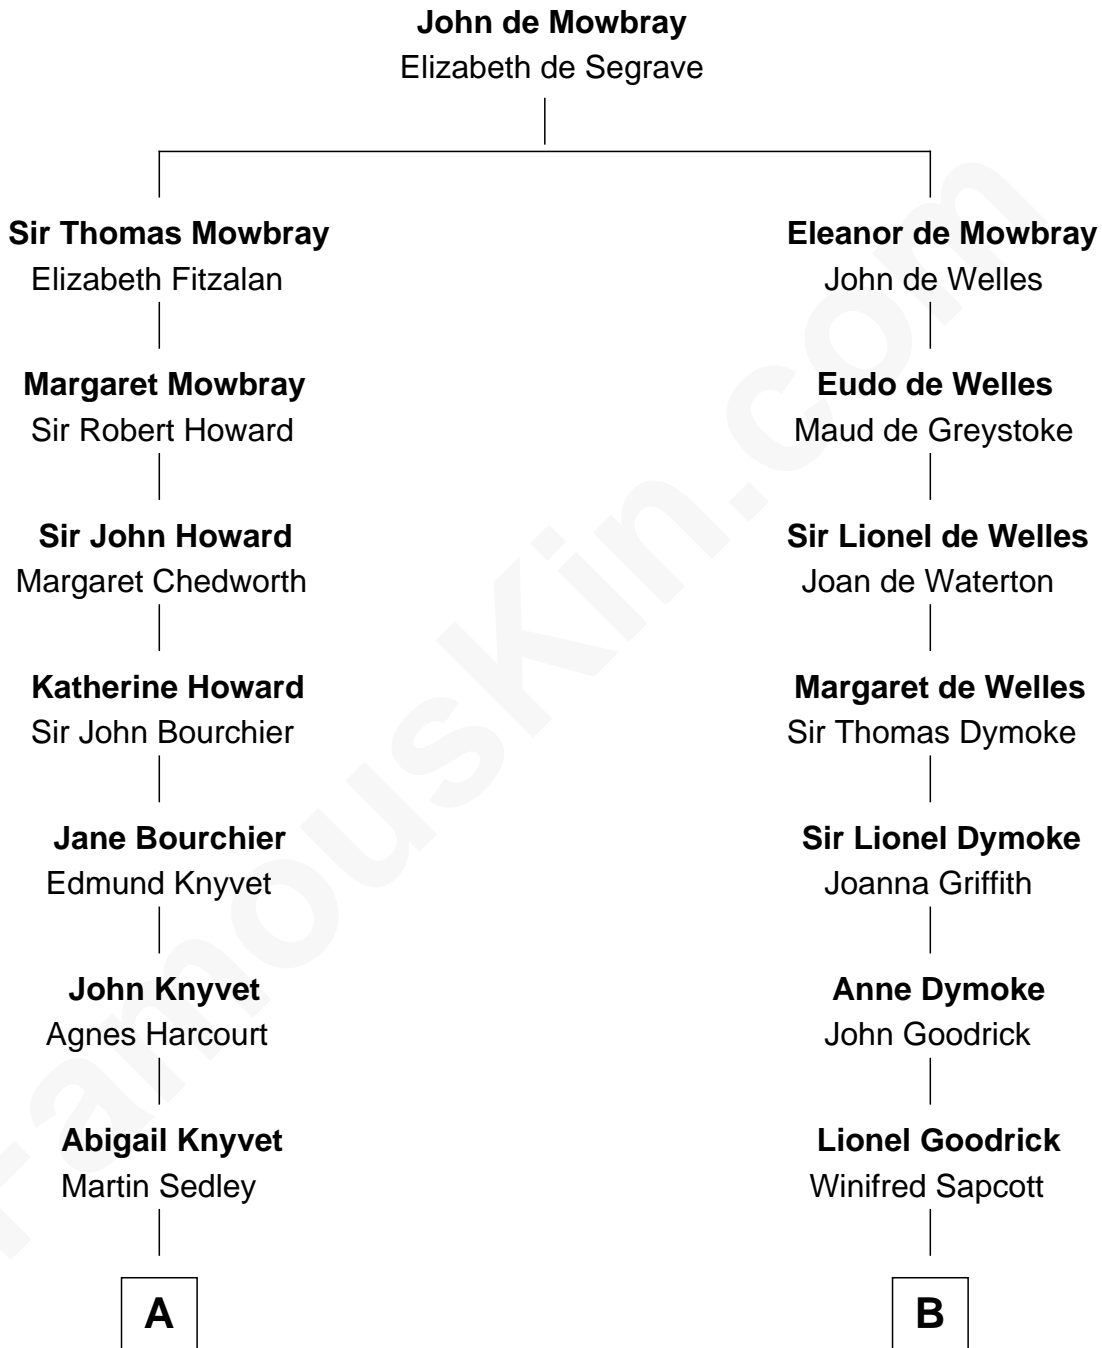

FamousKin.com Relationship Chart of

Story Musgrave

NASA Astronaut

19th cousin of

Lucille Ball

TV Actress - "I Love Lucy"

C

Marguerite Gray
John Butler Swann

Marguerite Swann
Percy Musgrave

Story Musgrave
NASA Astronaut

D

Nellie Rebecca Durrell
Jasper Clinton Ball

Henry Durrell Ball
Desiree Evelyn Hunt

Lucille Ball
TV Actress - "I Love Lucy"

FamousKin.com