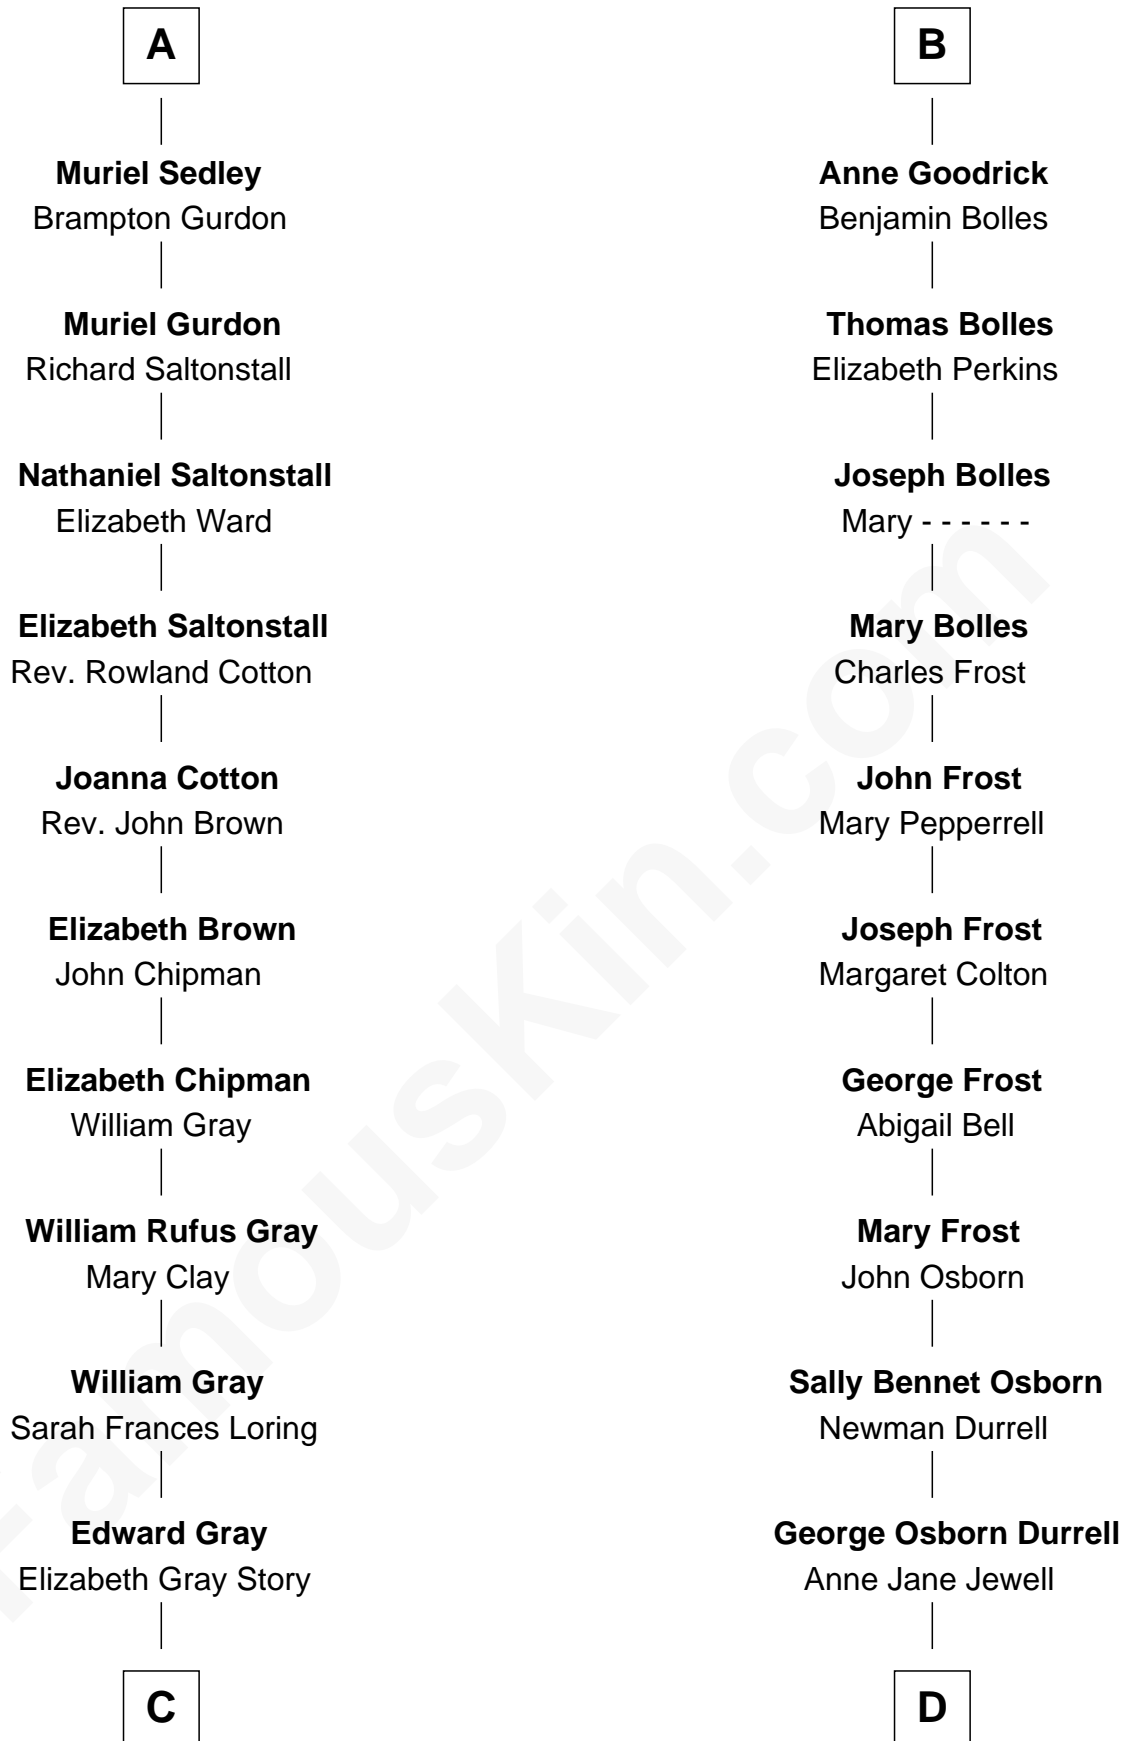

FamousKin.com Relationship Chart of

Story Musgrave

NASA Astronaut

19th cousin of

Lucille Ball

TV Actress - "I Love Lucy"

C

Marguerite Gray
John Butler Swann

Marguerite Swann
Percy Musgrave

Story Musgrave
NASA Astronaut

D

Nellie Rebecca Durrell
Jasper Clinton Ball

Henry Durrell Ball
Desiree Evelyn Hunt

Lucille Ball
TV Actress - "I Love Lucy"

FamousKin.com