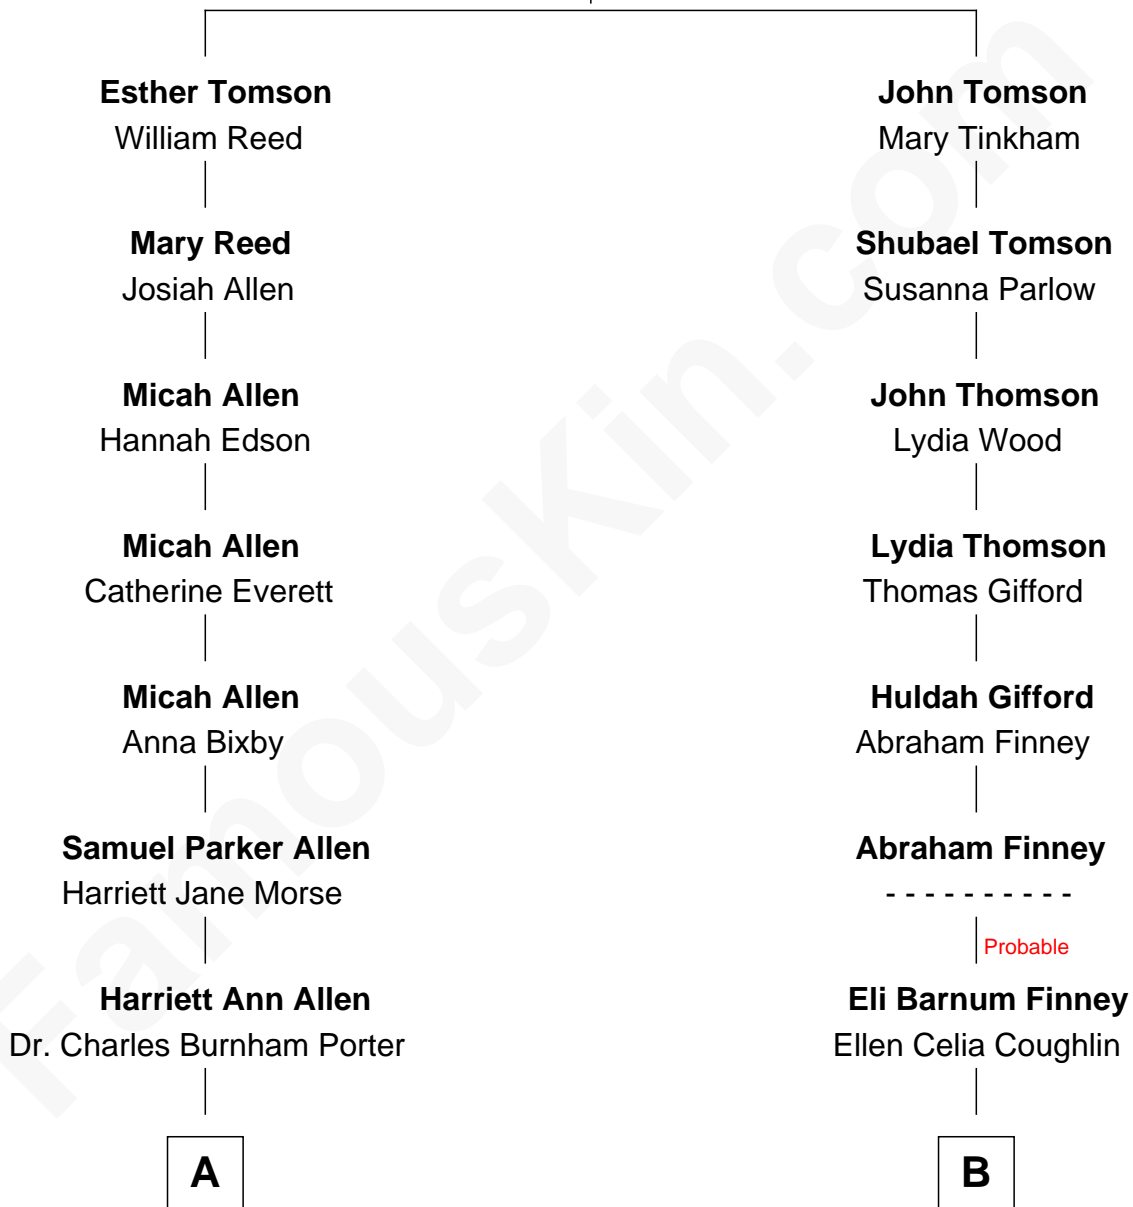

# FamousKin.com Relationship Chart of

**Story Musgrave**

*NASA Astronaut*

9th cousin 1 time removed of

**Brian Wilson**

*Co-Founder of The Beach Boys*

**John Tomson**

Mary Cooke

**A**

**Edith Elise Porter**  
Dr. Percy B. Musgrave

**Percy Musgrave**  
Marguerite Swann

**Story Musgrave**  
*NASA Astronaut*

**B**

**Albert H. Finney**  
Elnora Brass

**Ruth Edna Finney**  
Carl Arie Korthof