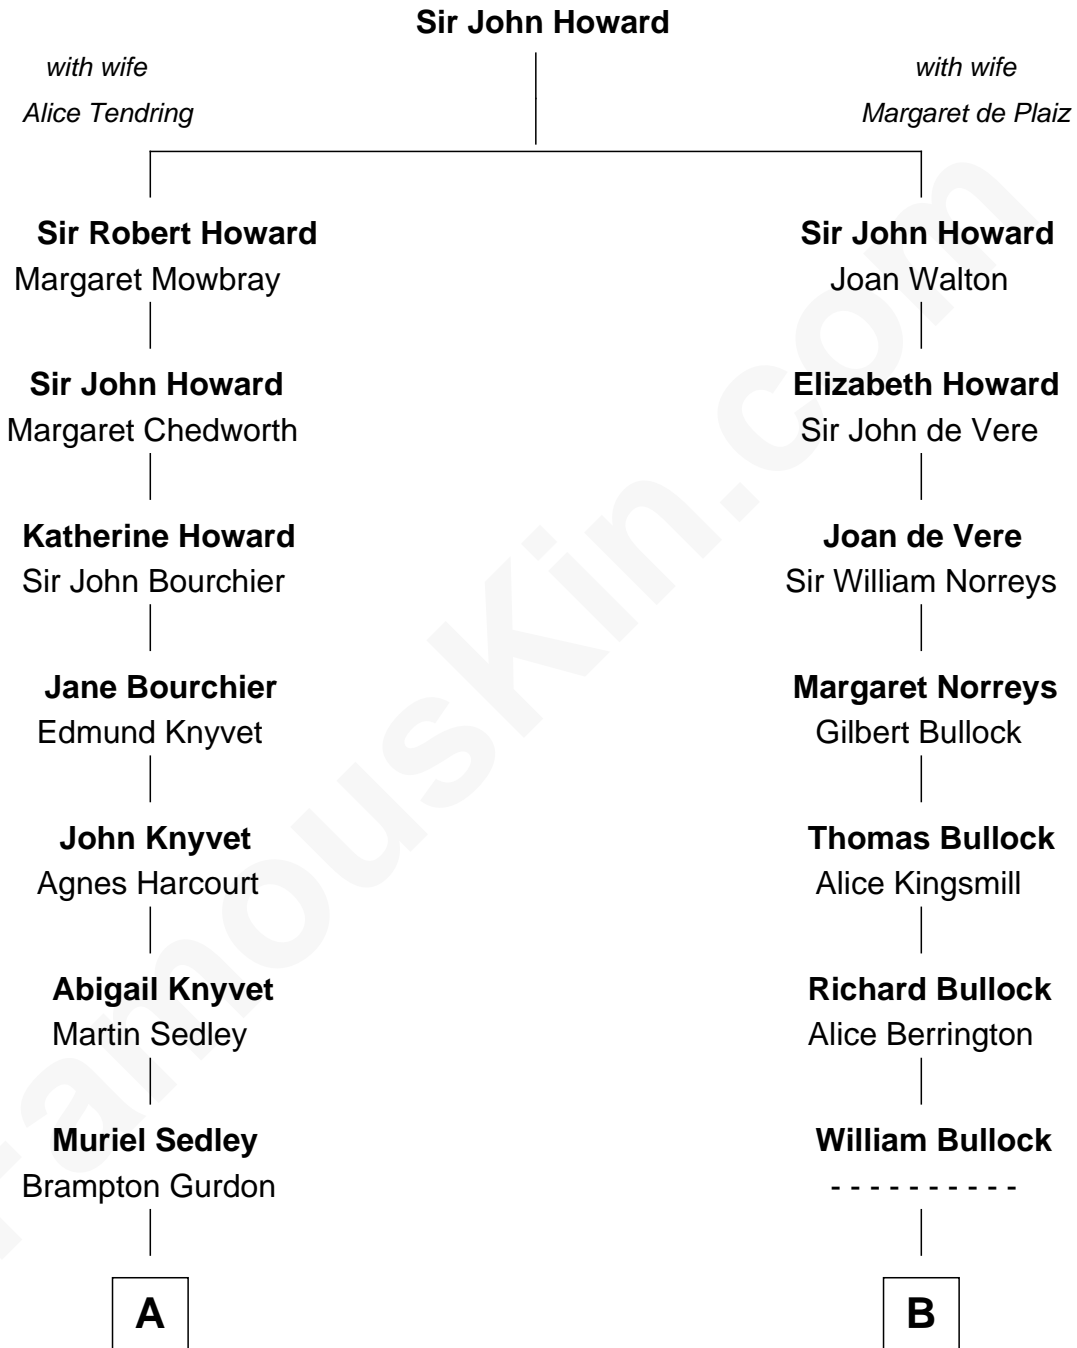

**FamousKin.com**  
**Relationship Chart of**  
**Story Musgrave**  
*NASA Astronaut*

18th cousin 2 times removed of

**Carl Wilson**  
*Co-Founder of The Beach Boys*

**C**

**Marguerite Swann**

Percy Musgrave

**Story Musgrave**

*NASA Astronaut*

**D**

**William Henry Wilson**

Alta Lenora Chitwood

**William Coral Wilson**

Edith Sophia Sthole

**Murray Gage Wilson**