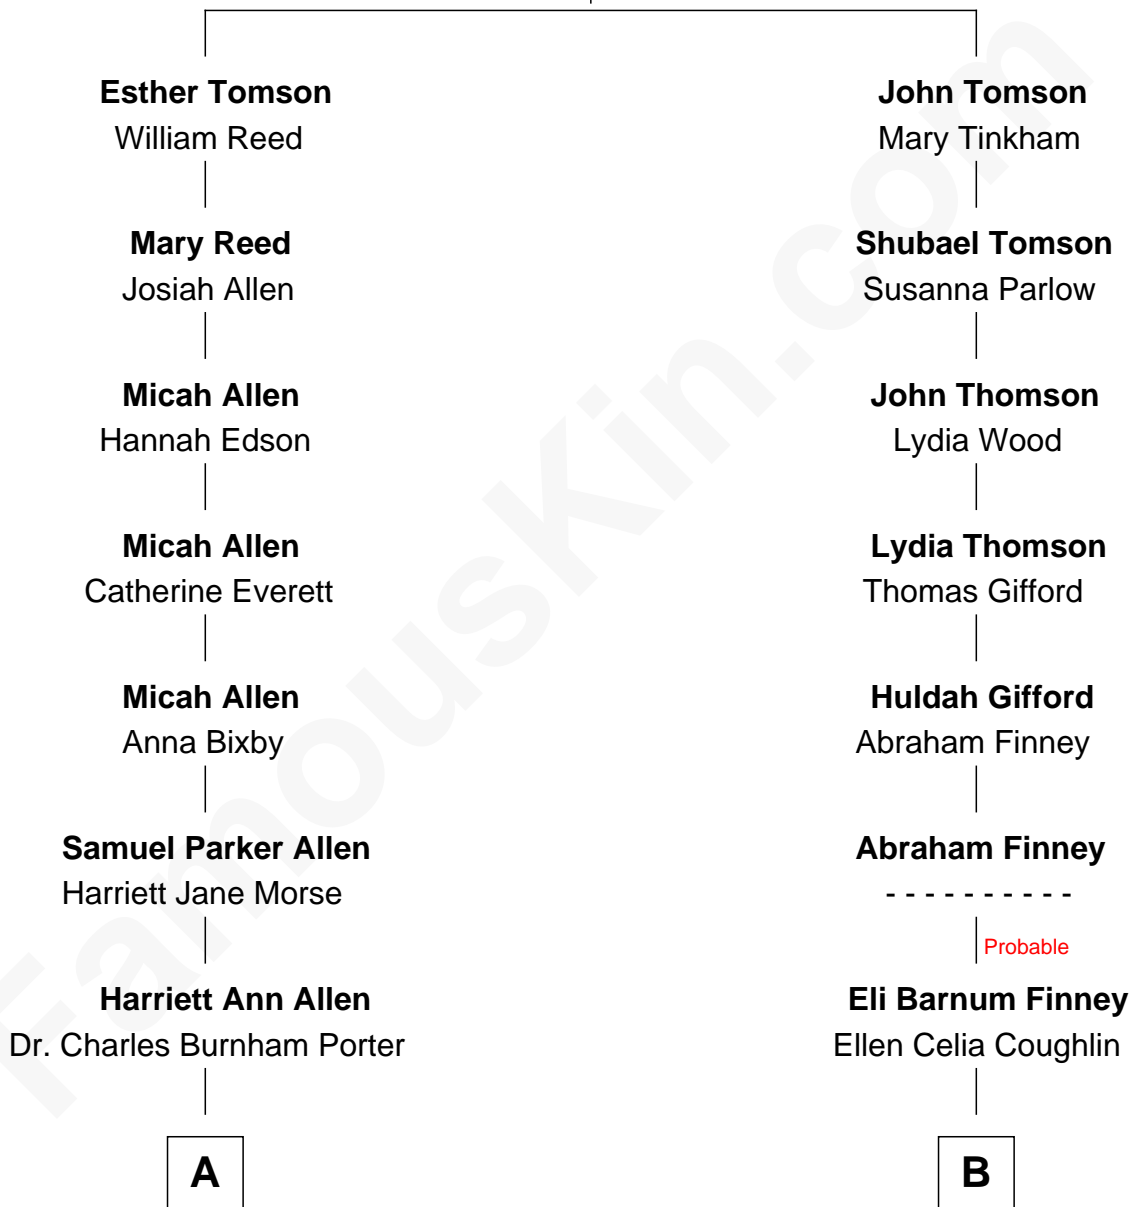

# FamousKin.com Relationship Chart of

**Story Musgrave**

*NASA Astronaut*

9th cousin 1 time removed of

**Carl Wilson**

*Co-Founder of The Beach Boys*

**John Tomson**

Mary Cooke

**A**

**Edith Elise Porter**  
Dr. Percy B. Musgrave

**Percy Musgrave**  
Marguerite Swann

**Story Musgrave**  
*NASA Astronaut*

**B**

**Albert H. Finney**  
Elnora Brass

**Ruth Edna Finney**  
Carl Arie Korthof