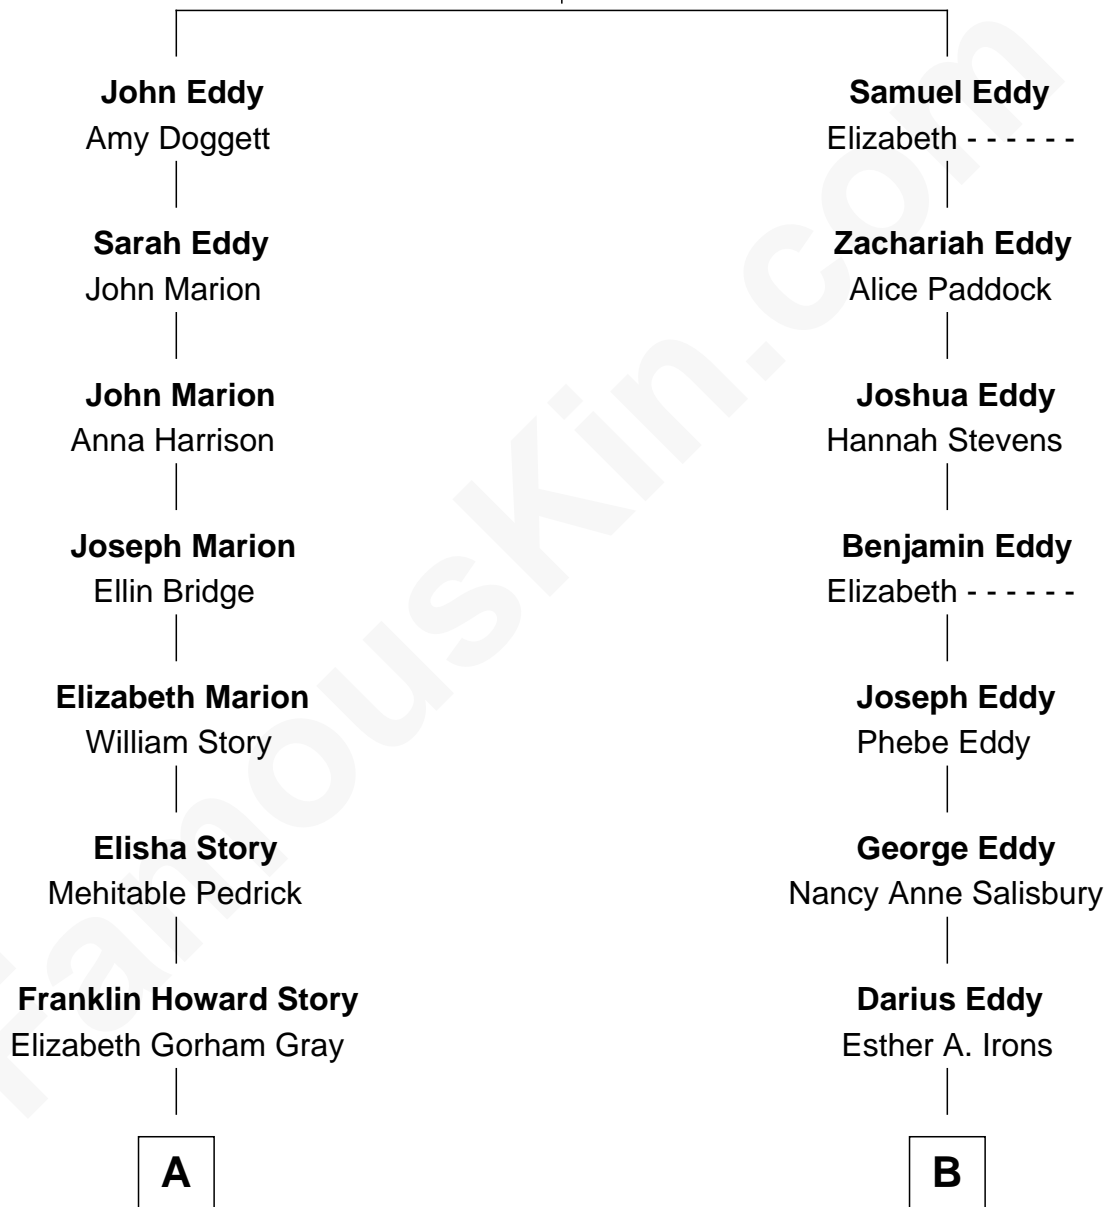

FamousKin.com
Relationship Chart of
Story Musgrave
NASA Astronaut

9th cousin 2 times removed of
Nelson Eddy
Movie Actor and Singer

Rev. William Eddy
 Mary Fosten

A

Franklin Howard Story

Adeline Wainwright

Elizabeth Gray Story

Edward Gray

Marguerite Gray

John Butler Swann

Marguerite Swann

Percy Musgrave

Story Musgrave

NASA Astronaut

B

Isaac Nelson Eddy

Martha Perry Gardner

William Darius Eddy

Isabel Kendrick

Nelson Eddy

Movie Actor and Singer