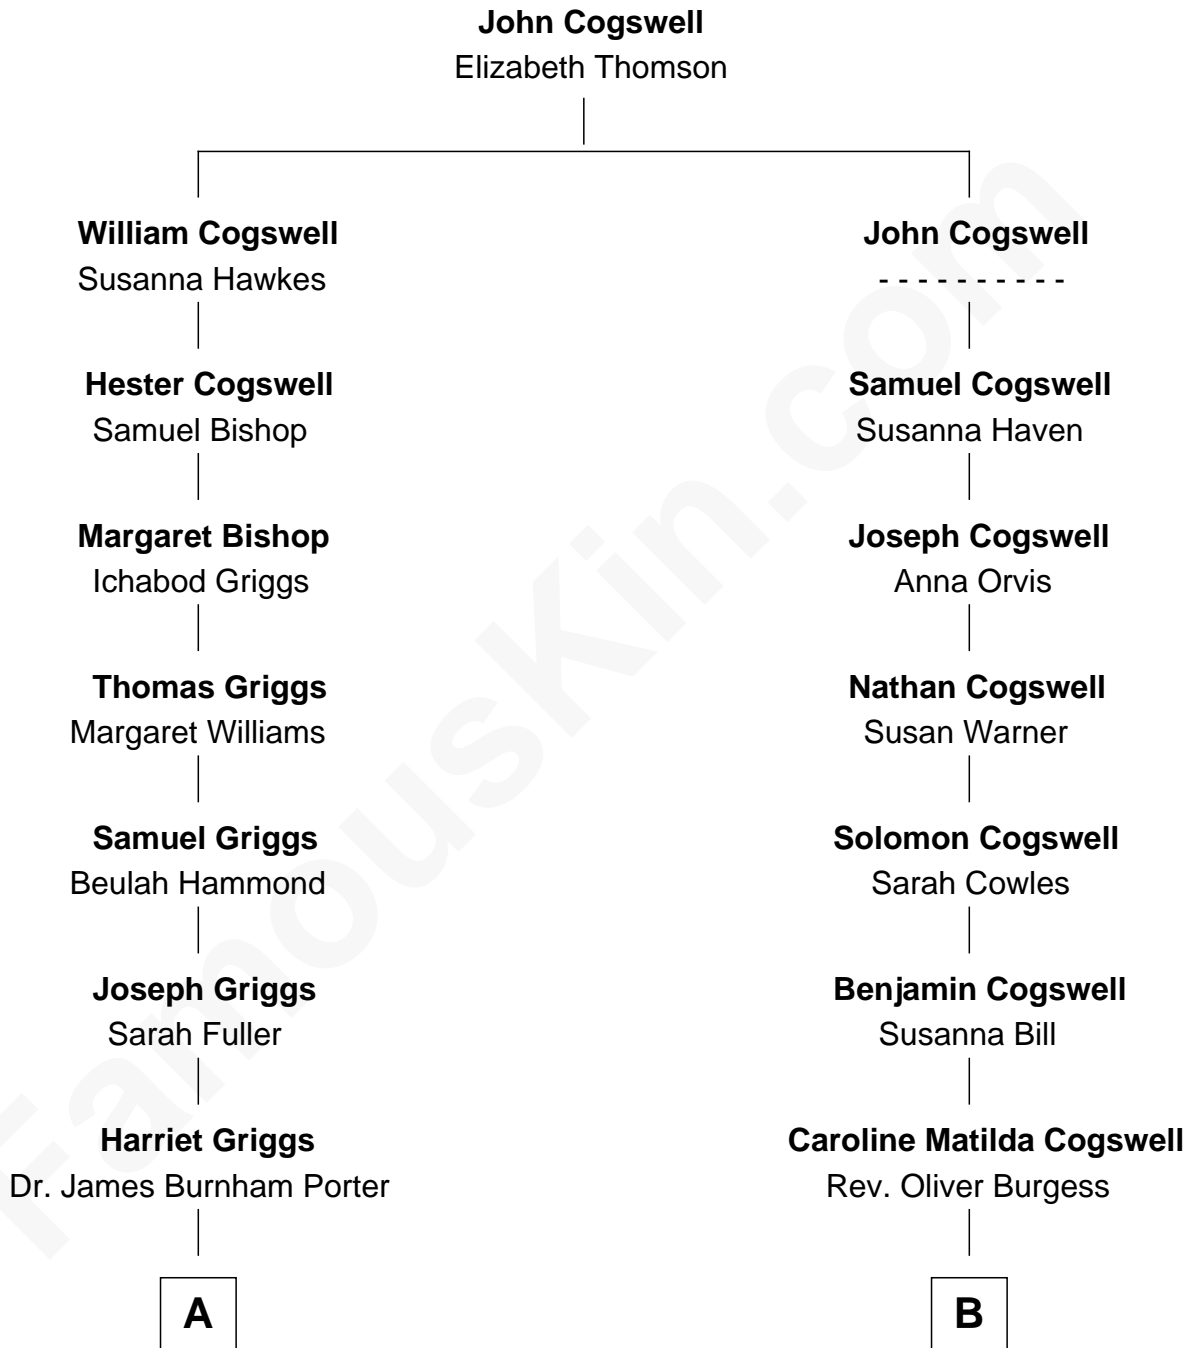

## Relationship Chart of

### Story Musgrave

NASA Astronaut

8th cousin 2 times removed of

**Burgess Meredith**  
TV and Movie Actor

FamousKin.com