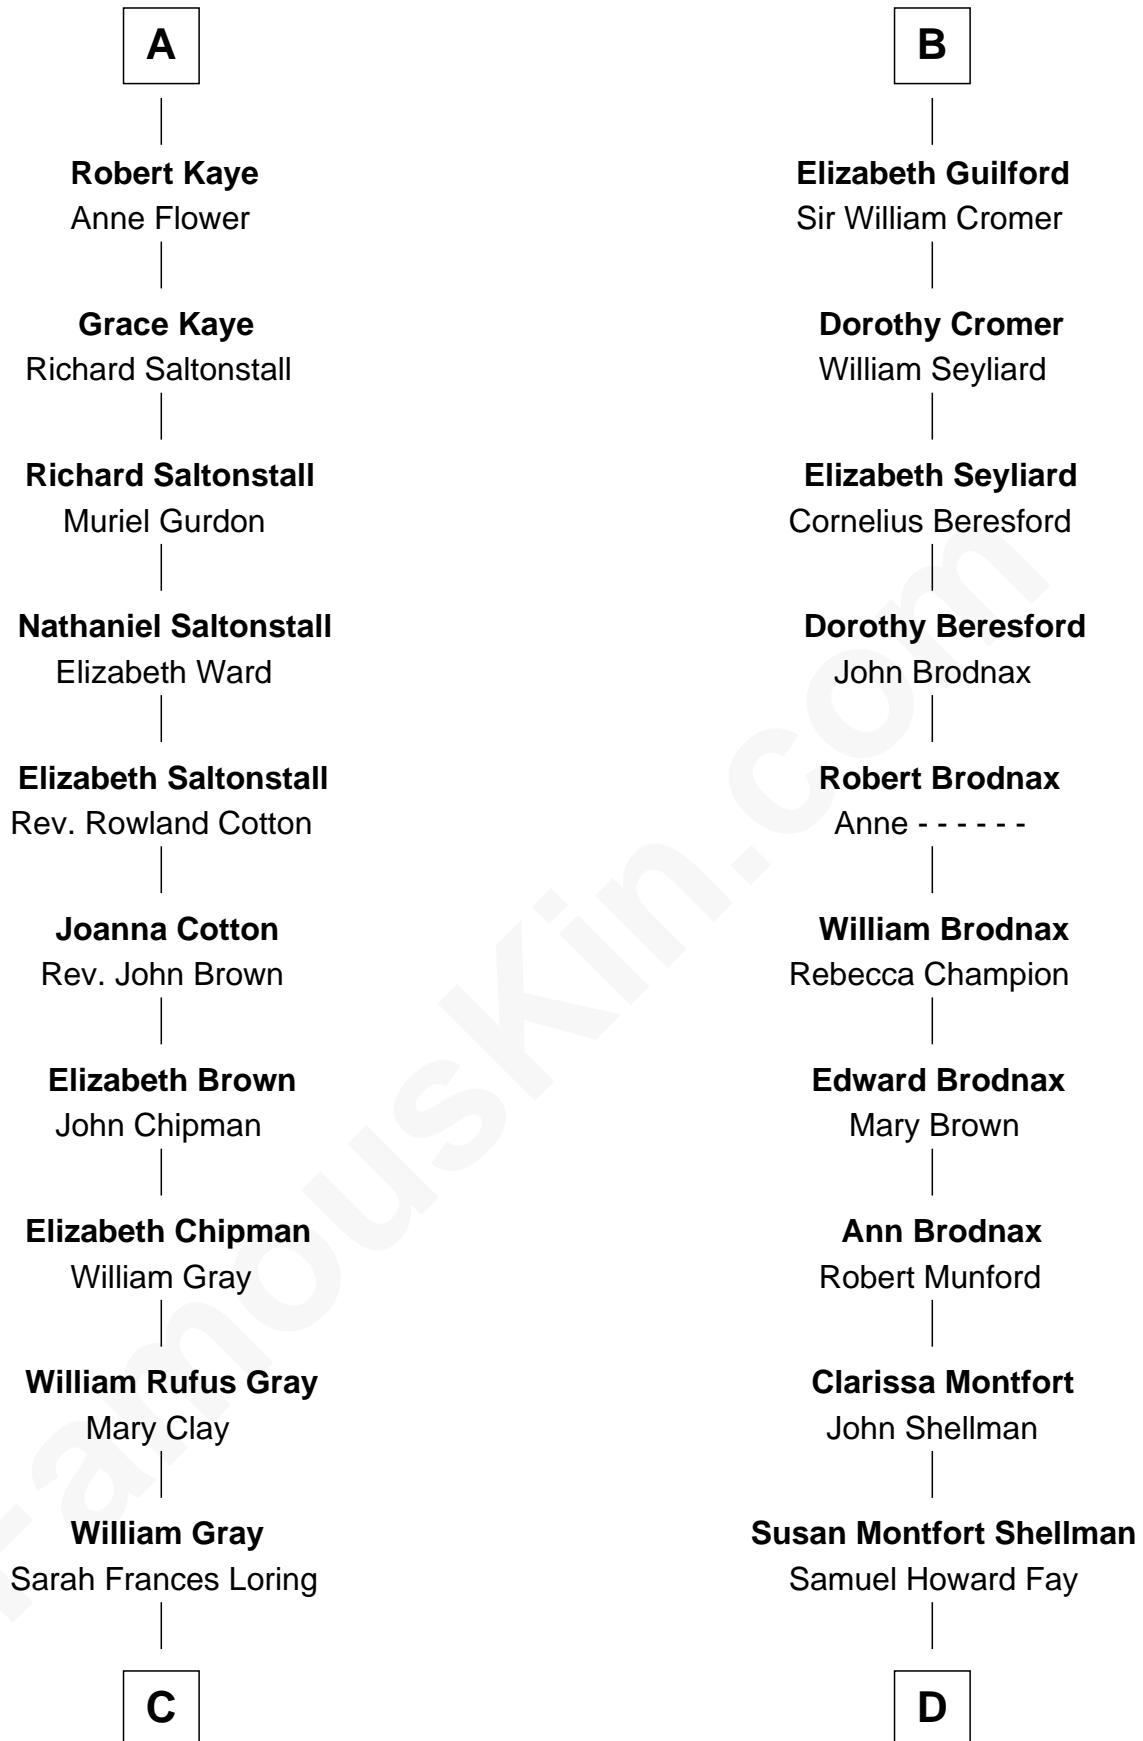

**FamousKin.com**  
**Relationship Chart of**  
**Story Musgrave**  
*NASA Astronaut*

**20th cousin 1 time removed of**  
**Jeb Bush**  
*43rd Governor of Florida*

**Sir Roger de Clifford**  
Maud de Beauchamp

**C**

**Edward Gray**  
Elizabeth Gray Story

**Marguerite Gray**  
John Butler Swann

**Marguerite Swann**  
Percy Musgrave

**Story Musgrave**  
*NASA Astronaut*

**D**

**Harriet Eleanor Fay**  
Rev. James Smith Bush