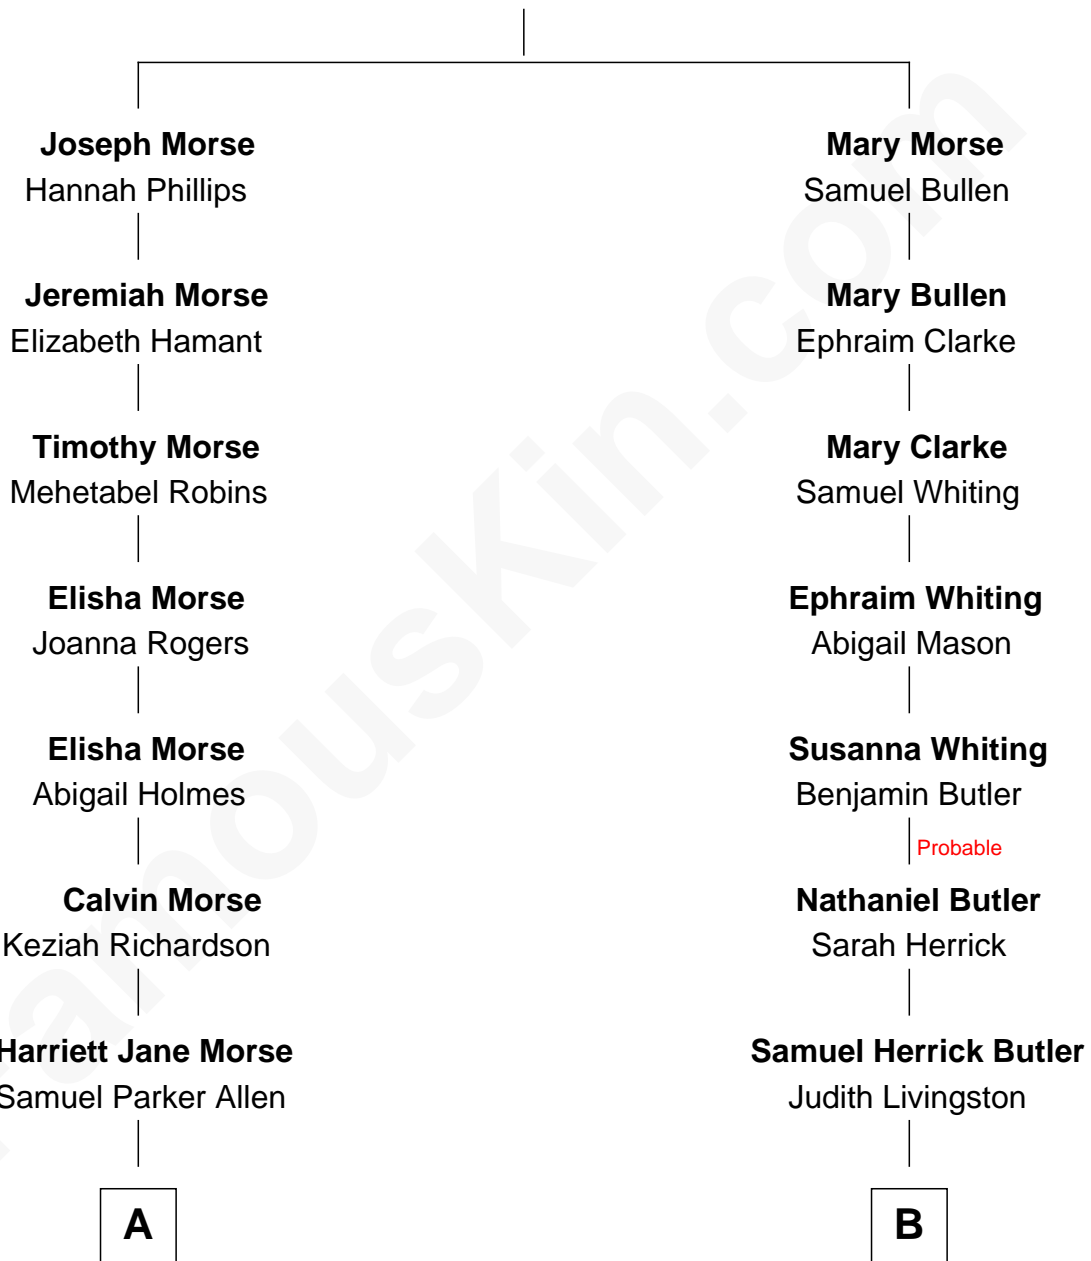

**FamousKin.com**  
**Relationship Chart of**  
**Story Musgrave**  
*NASA Astronaut*

**10th cousin 2 times removed of**  
**Jeb Bush**  
*43rd Governor of Florida*

**Samuel Morse**  
 Elizabeth Jasper

**A**

**Harriett Ann Allen**  
Dr. Charles Burnham Porter

**Edith Elise Porter**  
Dr. Percy B. Musgrave

**Percy Musgrave**  
Marguerite Swann

**Story Musgrave**  
*NASA Astronaut*

**B**

**Cortland Philip Livingston Butler**  
Elizabeth Slade Pierce

**Mary Elizabeth Butler**  
Robert Emmet Sheldon

**Flora Sheldon**  
Samuel Prescott Bush

**Prescott Sheldon Bush**  
Dorothy Wear Walker

**George Herbert Walker Bush**  
Barbara Pierce

**Jeb Bush**  
*43rd Governor of Florida*