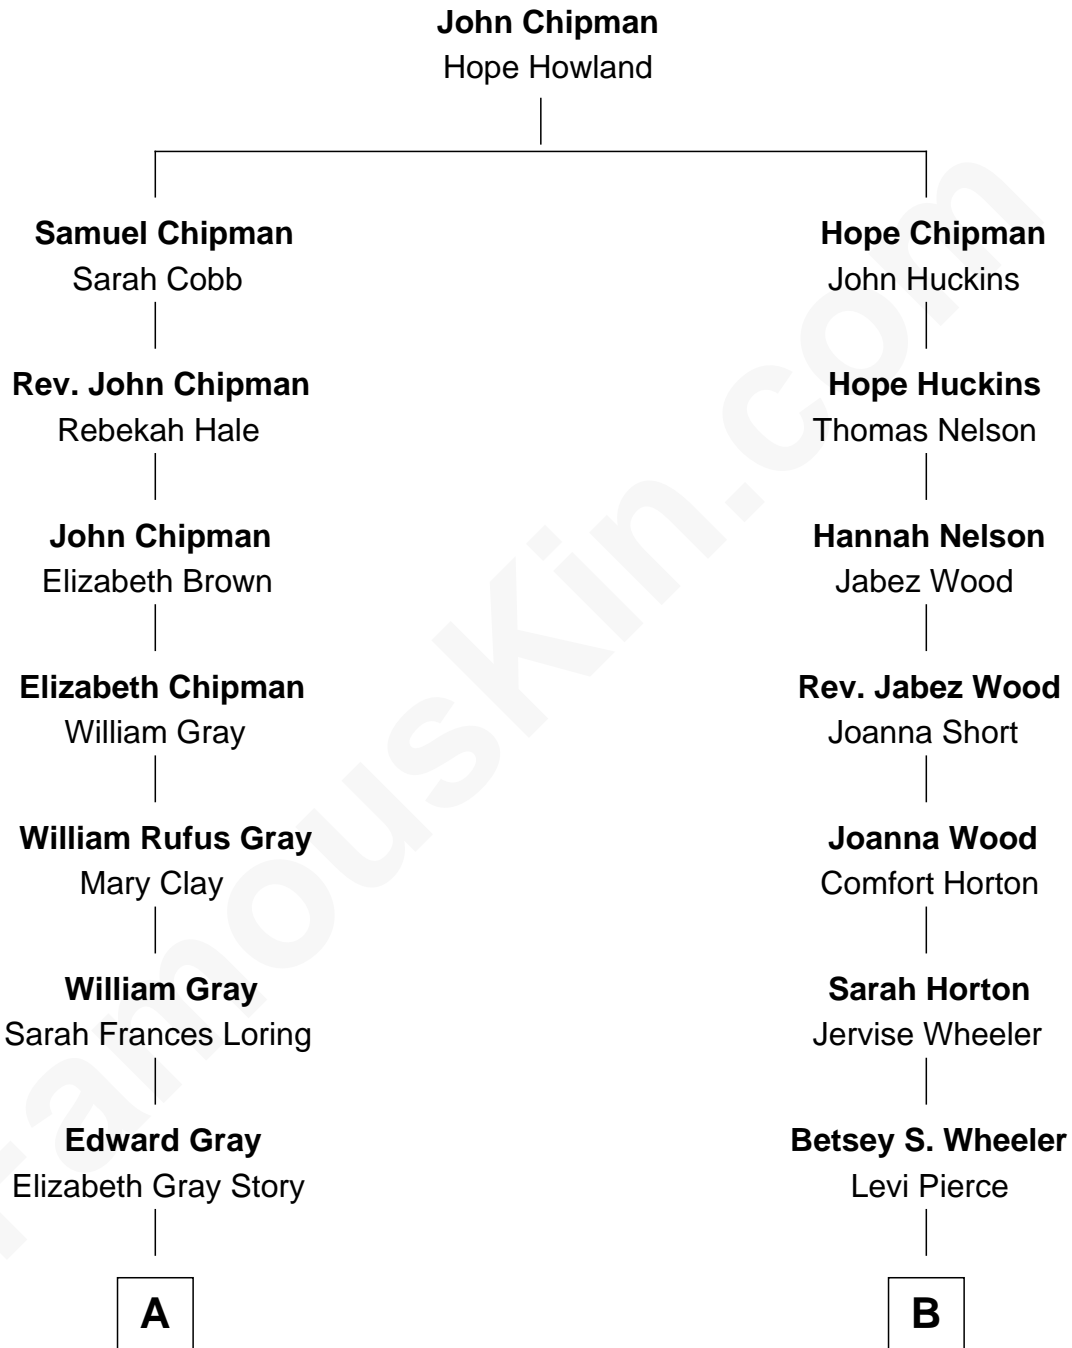

FamousKin.com

Relationship Chart of

Story Musgrave

NASA Astronaut

9th cousin 3 times removed of

Jeb Bush
43rd Governor of Florida

A

Marguerite Gray
John Butler Swann

Marguerite Swann
Percy Musgrave

Story Musgrave
NASA Astronaut

B

Elizabeth Slade Pierce
Cortland Philip Livingston Butler

Mary Elizabeth Butler
Robert Emmet Sheldon

Flora Sheldon
Samuel Prescott Bush

Prescott Sheldon Bush
Dorothy Wear Walker