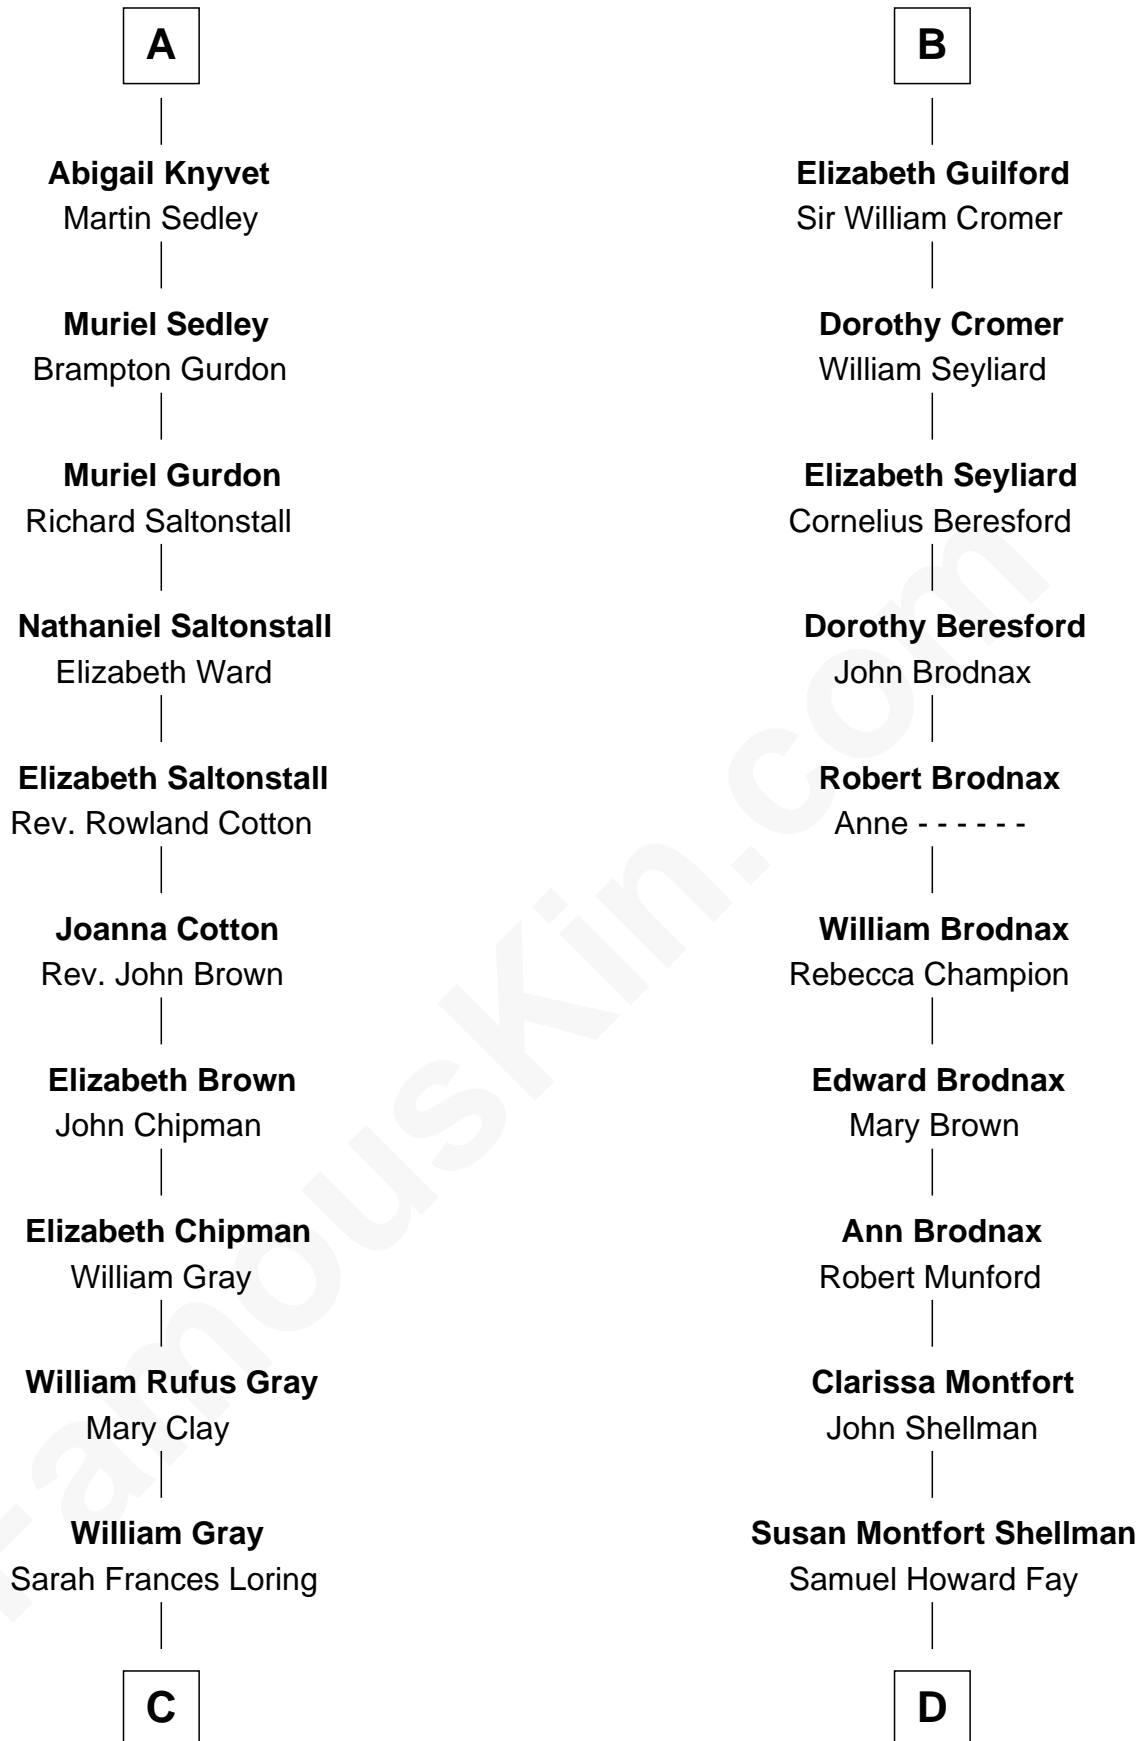

FamousKin.com
Relationship Chart of
Story Musgrave
NASA Astronaut

20th cousin 1 time removed of
Jeb Bush
43rd Governor of Florida

Sir Robert de Holland
 Maude la Zouche

C

Edward Gray
Elizabeth Gray Story

Marguerite Gray
John Butler Swann

Marguerite Swann
Percy Musgrave

Story Musgrave
NASA Astronaut

D

Harriet Eleanor Fay
Rev. James Smith Bush

Samuel Prescott Bush
Flora Sheldon

Prescott Sheldon Bush
Dorothy Wear Walker

George Herbert Walker Bush
Barbara Pierce