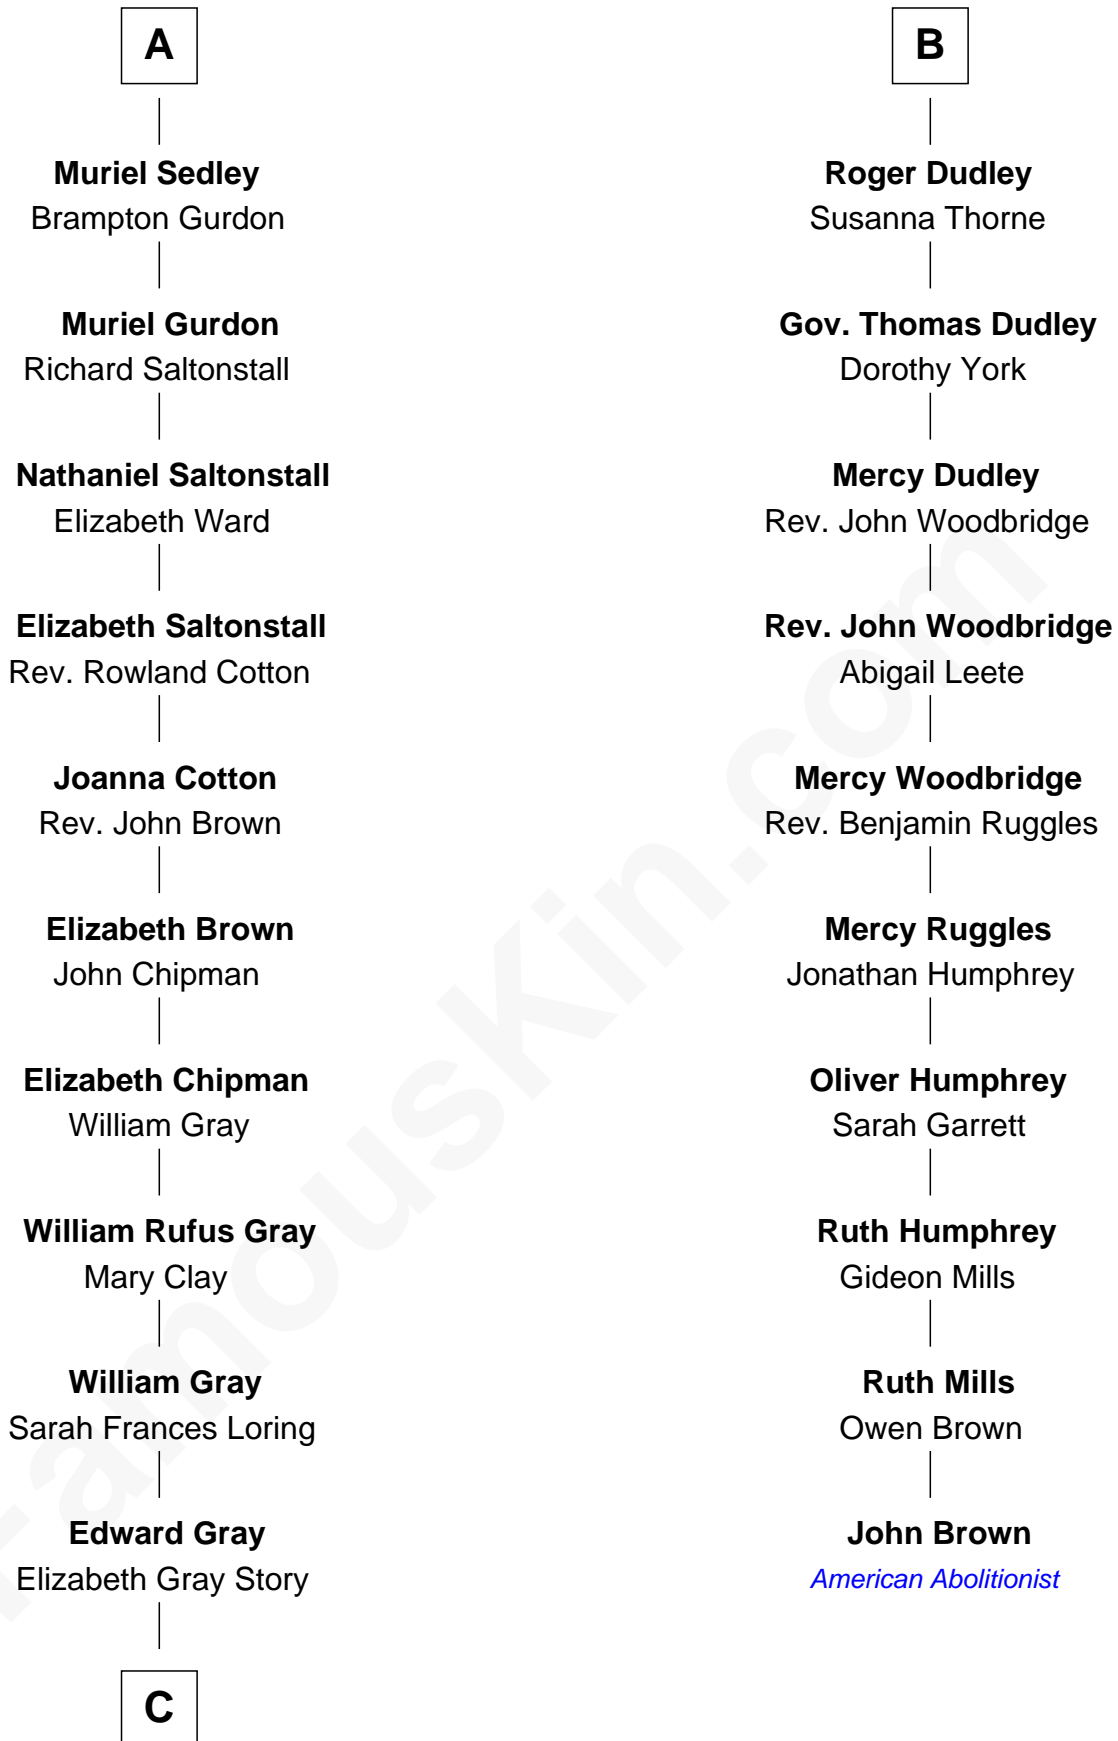

## Relationship Chart of

### Story Musgrave

NASA Astronaut

16th cousin 3 times removed of

**John Brown**  
American Abolitionist

**C**

—  
**Marguerite Gray**  
John Butler Swann

—  
**Marguerite Swann**  
Percy Musgrave

—  
**Story Musgrave**  
*NASA Astronaut*