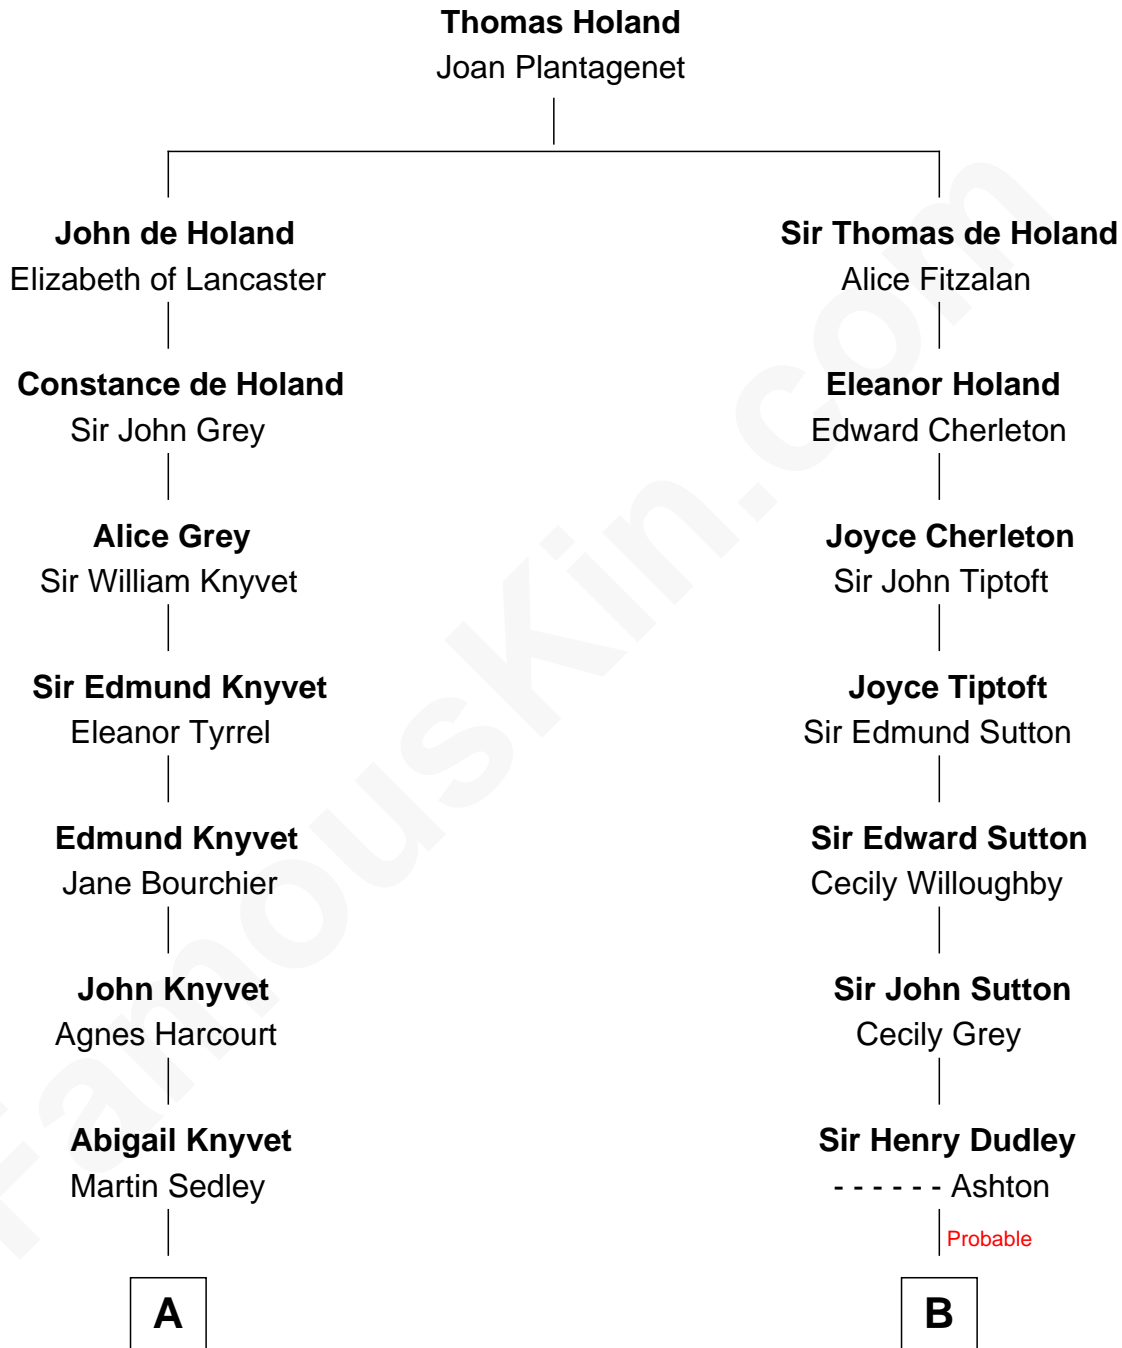

## Relationship Chart of

### Story Musgrave

NASA Astronaut

16th cousin 3 times removed of

**John Brown**  
American Abolitionist

**C**

—  
**Marguerite Gray**  
John Butler Swann

—  
**Marguerite Swann**  
Percy Musgrave

—  
**Story Musgrave**  
*NASA Astronaut*