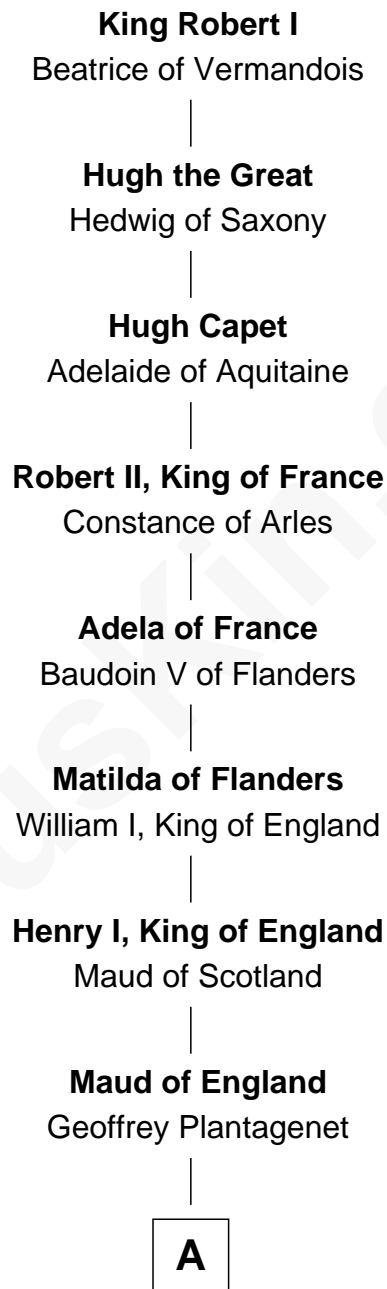

FamousKin.com Relationship Chart of

Story Musgrave

NASA Astronaut

31st Great-grandson of

King Robert I

King of France

A

Henry II, King of England

Eleanor of Aquitaine

John, King of England

Isabelle of Angoulême

Henry III, King of England

Eleanor of Provence

Edward I, King of England

Margaret of France

Edmund of Woodstock

Margaret Wake

Joan Plantagenet

Thomas Holand

John de Holand

Elizabeth of Lancaster

Constance de Holand

Sir John Grey

Alice Grey